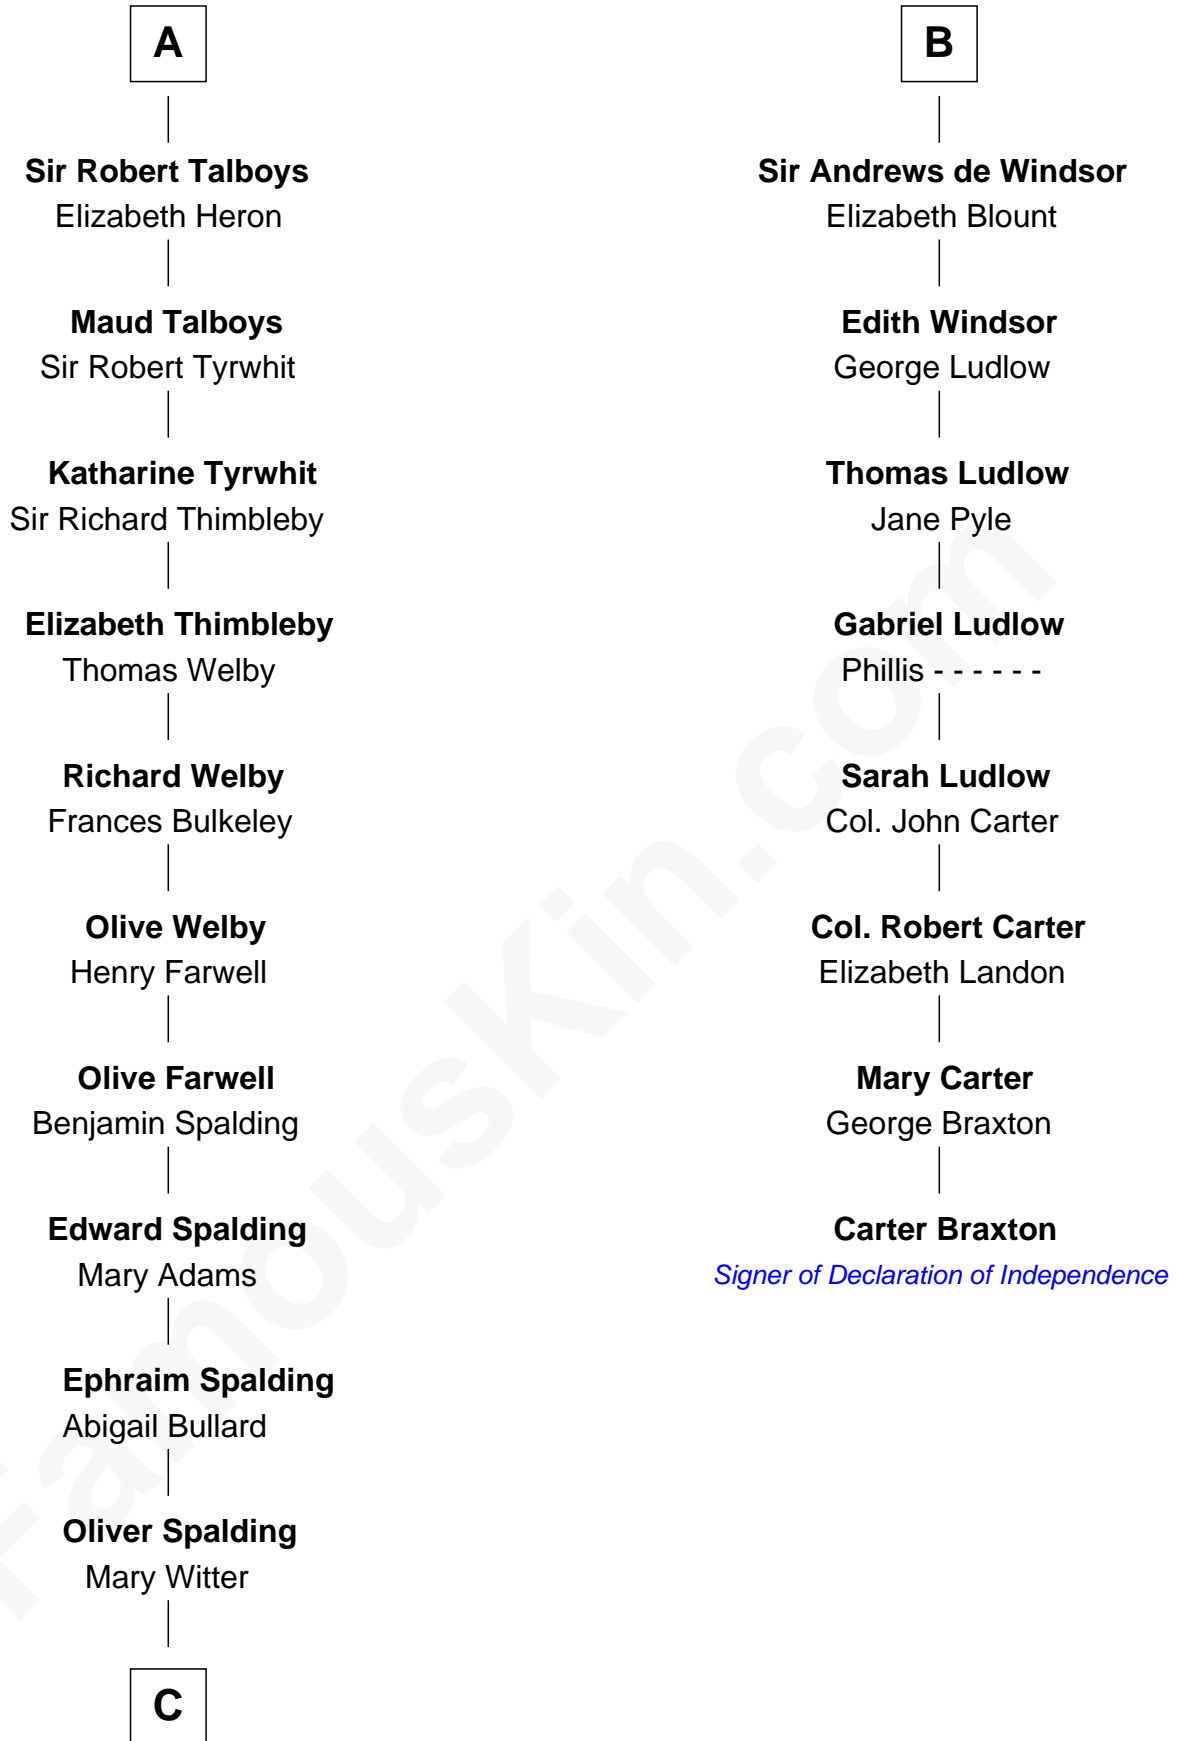

FamousKin.com
Relationship Chart of
Katharine Hepburn
Movie Actress

14th cousin 7 times removed of

Carter Braxton
Signer of the Declaration of Independence

C

Erastus Spalding

Jennet Mack

Martha Ann Spalding

Leman Benton Garlinghouse

Caroline Garlinghouse

Alfred Augustus Houghton

Katharine Martha Houghton

Thomas Norval Hepburn

Katharine Hepburn

Movie Actress

FamousKin.com