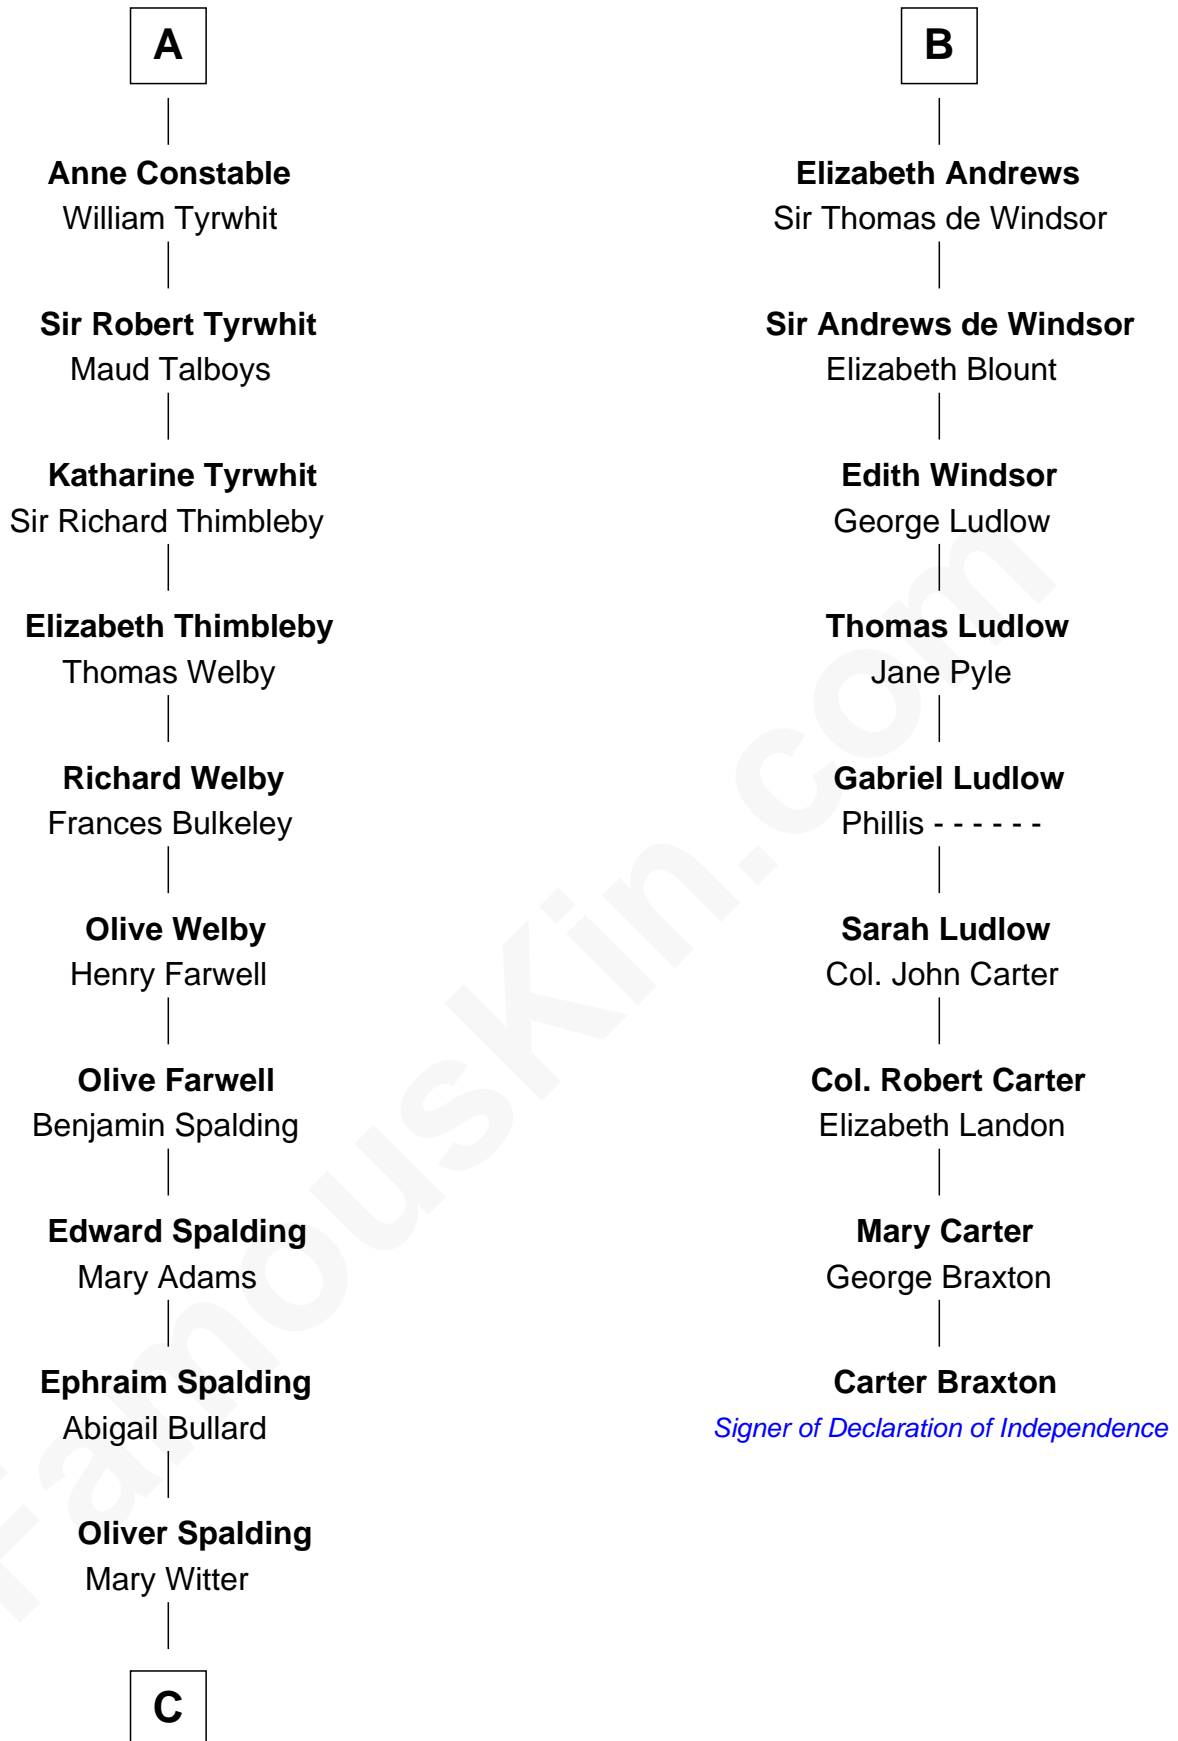

FamousKin.com
Relationship Chart of
Katharine Hepburn
Movie Actress

15th cousin 6 times removed of

Carter Braxton
Signer of the Declaration of Independence

C

Erastus Spalding

Jennet Mack

Martha Ann Spalding

Leman Benton Garlinghouse

Caroline Garlinghouse

Alfred Augustus Houghton

Katharine Martha Houghton

Thomas Norval Hepburn

Katharine Hepburn

Movie Actress

FamousKin.com