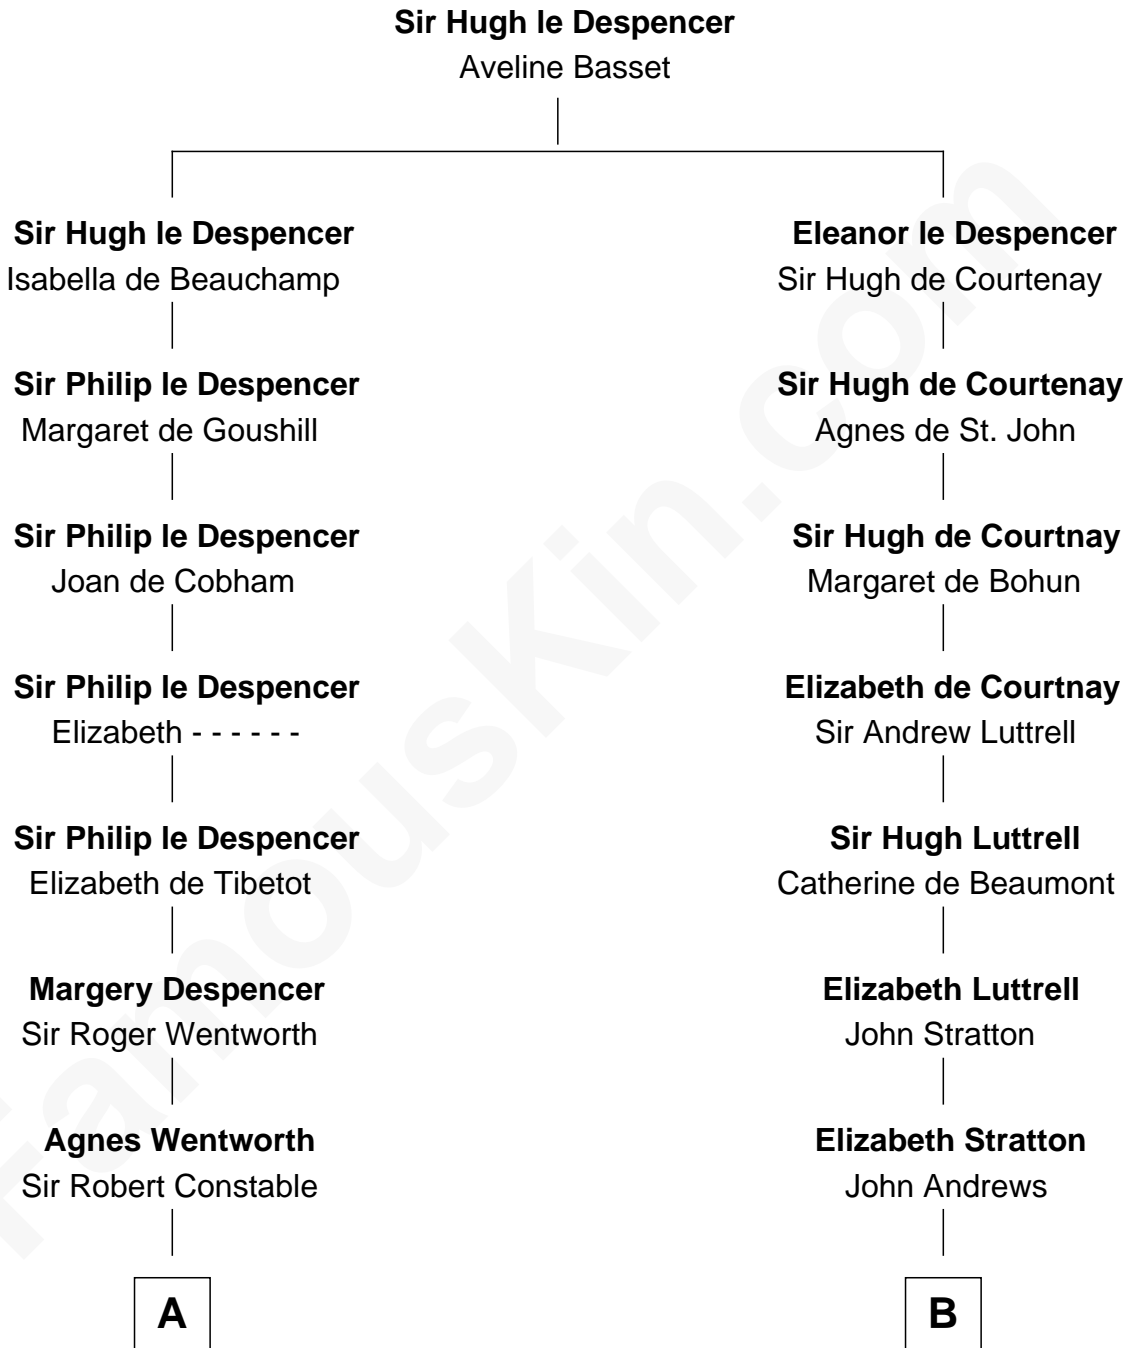

FamousKin.com
Relationship Chart of
Katharine Hepburn
Movie Actress

15th cousin 6 times removed of

Carter Braxton
Signer of the Declaration of Independence

C

Erastus Spalding

Jennet Mack

Martha Ann Spalding

Leman Benton Garlinghouse

Caroline Garlinghouse

Alfred Augustus Houghton

Katharine Martha Houghton

Thomas Norval Hepburn

Katharine Hepburn

Movie Actress

FamousKin.com