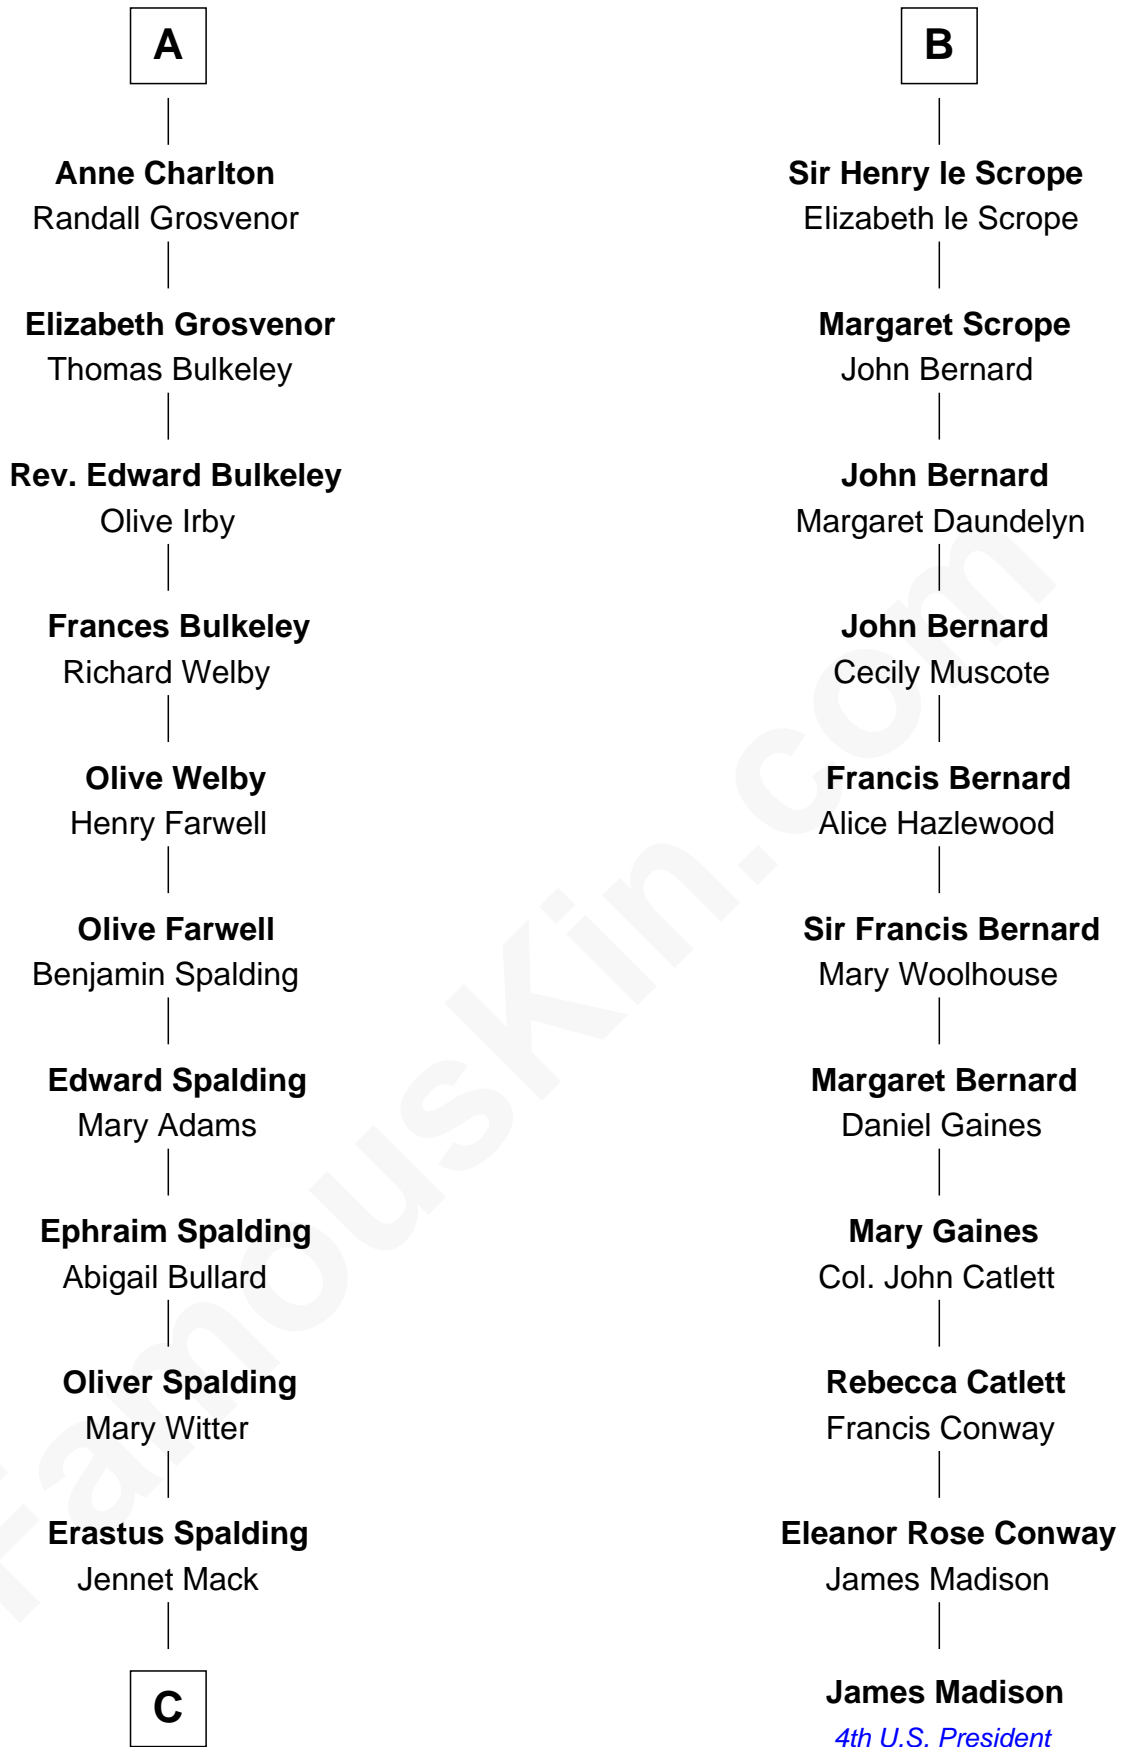

**FamousKin.com**  
**Relationship Chart of**  
**Katharine Hepburn**  
*Movie Actress*

17th cousin 3 times removed of

**James Madison**  
*4th U.S. President*

**Sir Roger de Somery**  
 Nichole d'Aubenev

**C**

—  
**Martha Ann Spalding**  
Leman Benton Garlinghouse

—  
**Caroline Garlinghouse**  
Alfred Augustus Houghton

—  
**Katharine Martha Houghton**  
Thomas Norval Hepburn

—  
**Katharine Hepburn**  
*Movie Actress*