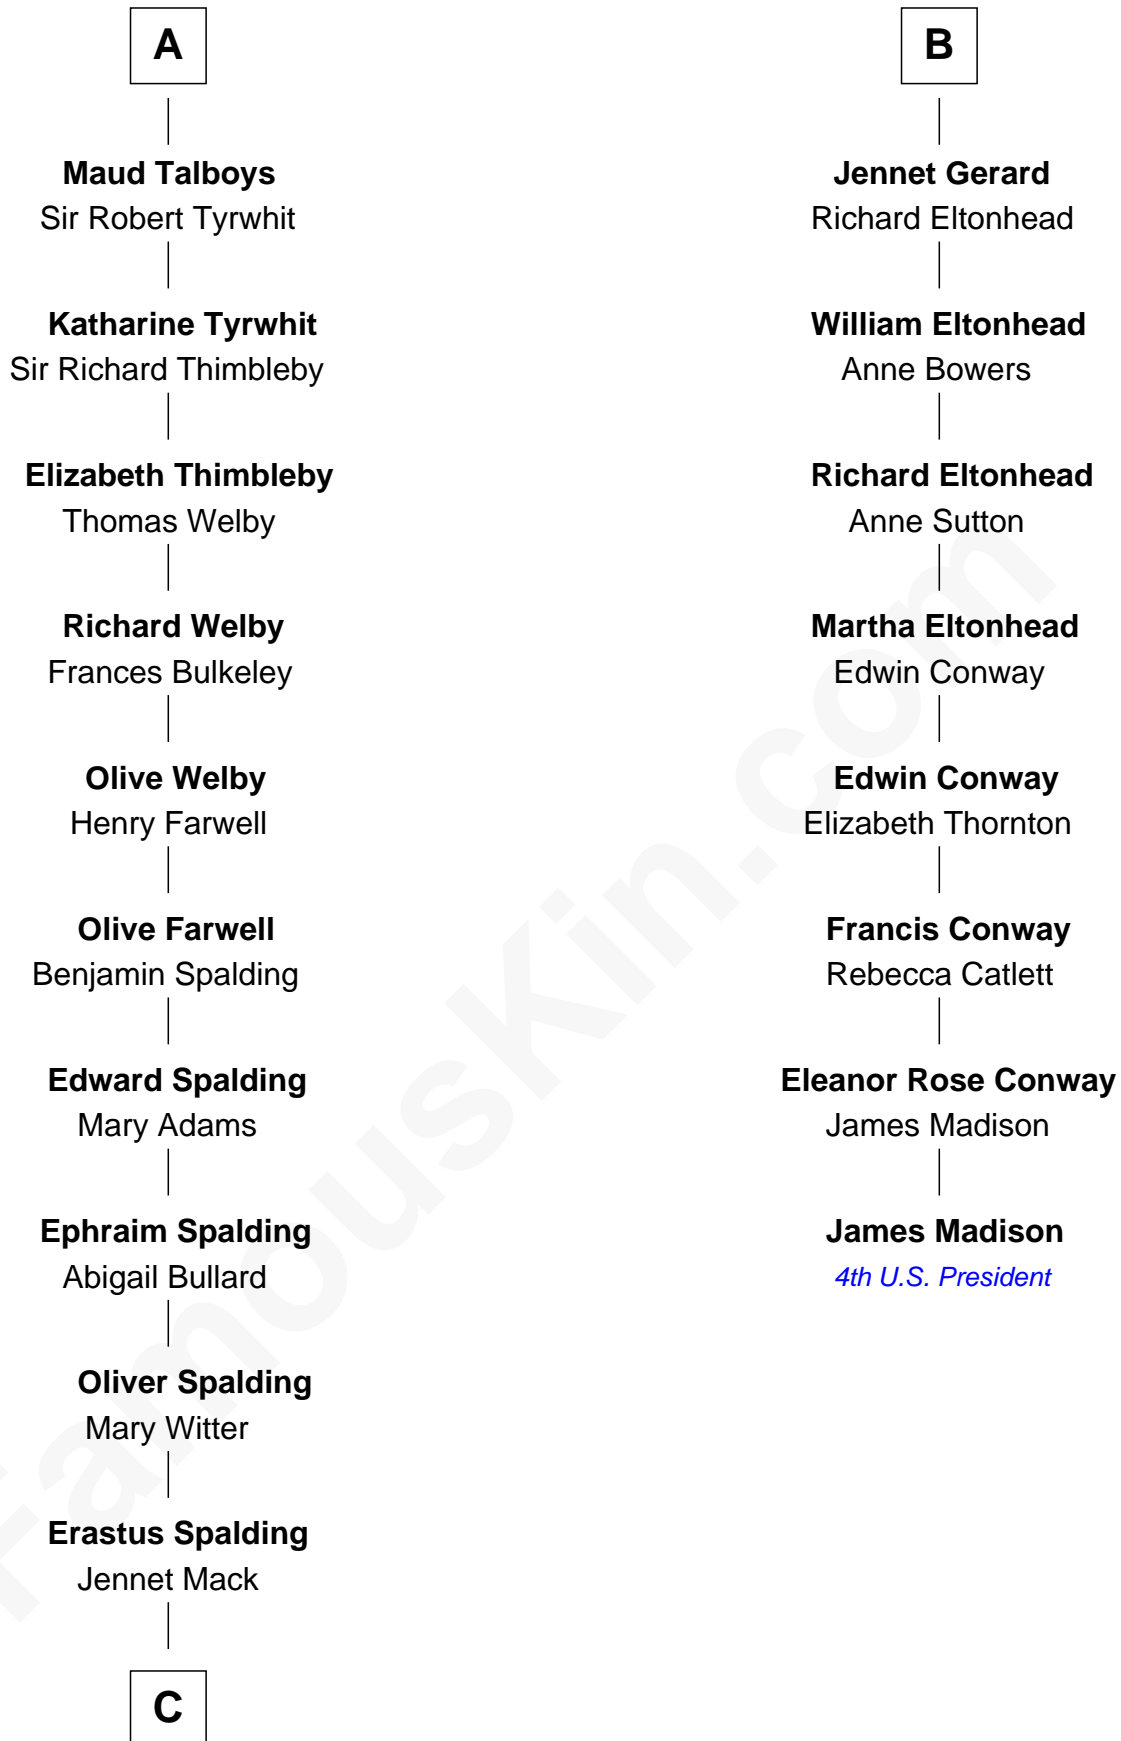

## Relationship Chart of

### Katharine Hepburn

*Movie Actress*

14th cousin 6 times removed of

**James Madison**  
*4th U.S. President*

**Henry Plantagenet**  
Maud de Chaworth

**C**

—  
**Martha Ann Spalding**  
Leman Benton Garlinghouse

—  
**Caroline Garlinghouse**  
Alfred Augustus Houghton

—  
**Katharine Martha Houghton**  
Thomas Norval Hepburn

—  
**Katharine Hepburn**  
*Movie Actress*

FamousKin.com