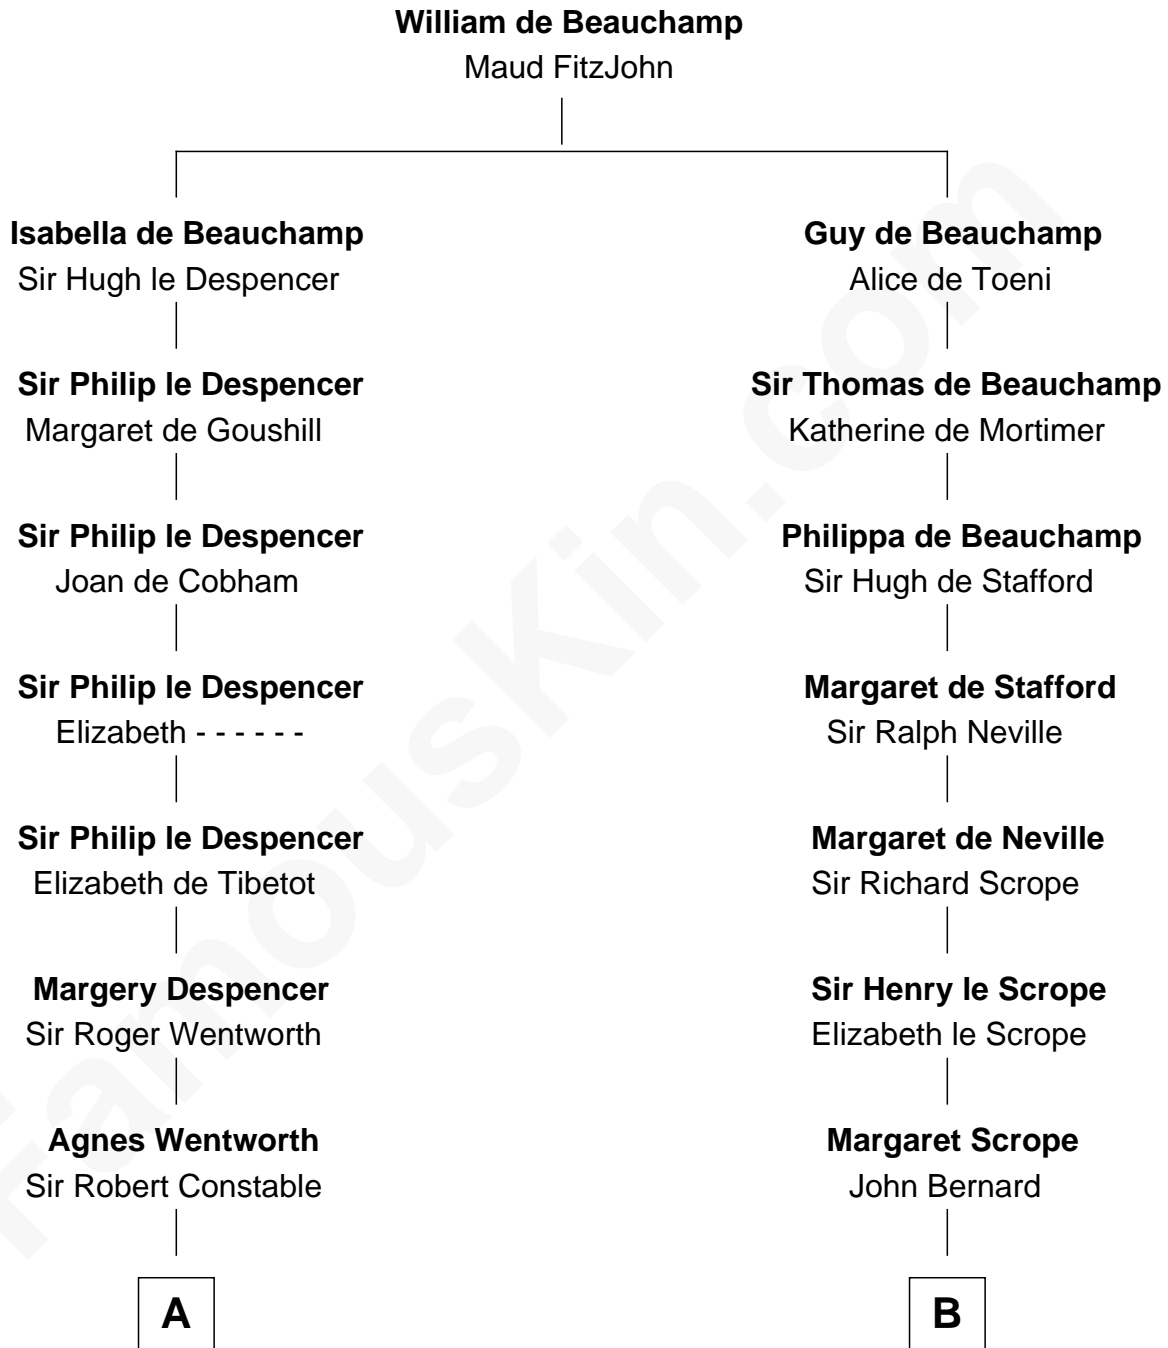

FamousKin.com
Relationship Chart of
Katharine Hepburn
Movie Actress

15th cousin 6 times removed of

James Madison
4th U.S. President

C

Erastus Spalding

Jennet Mack

Martha Ann Spalding

Leman Benton Garlinghouse

Caroline Garlinghouse

Alfred Augustus Houghton

Katharine Martha Houghton

Thomas Norval Hepburn

Katharine Hepburn

Movie Actress