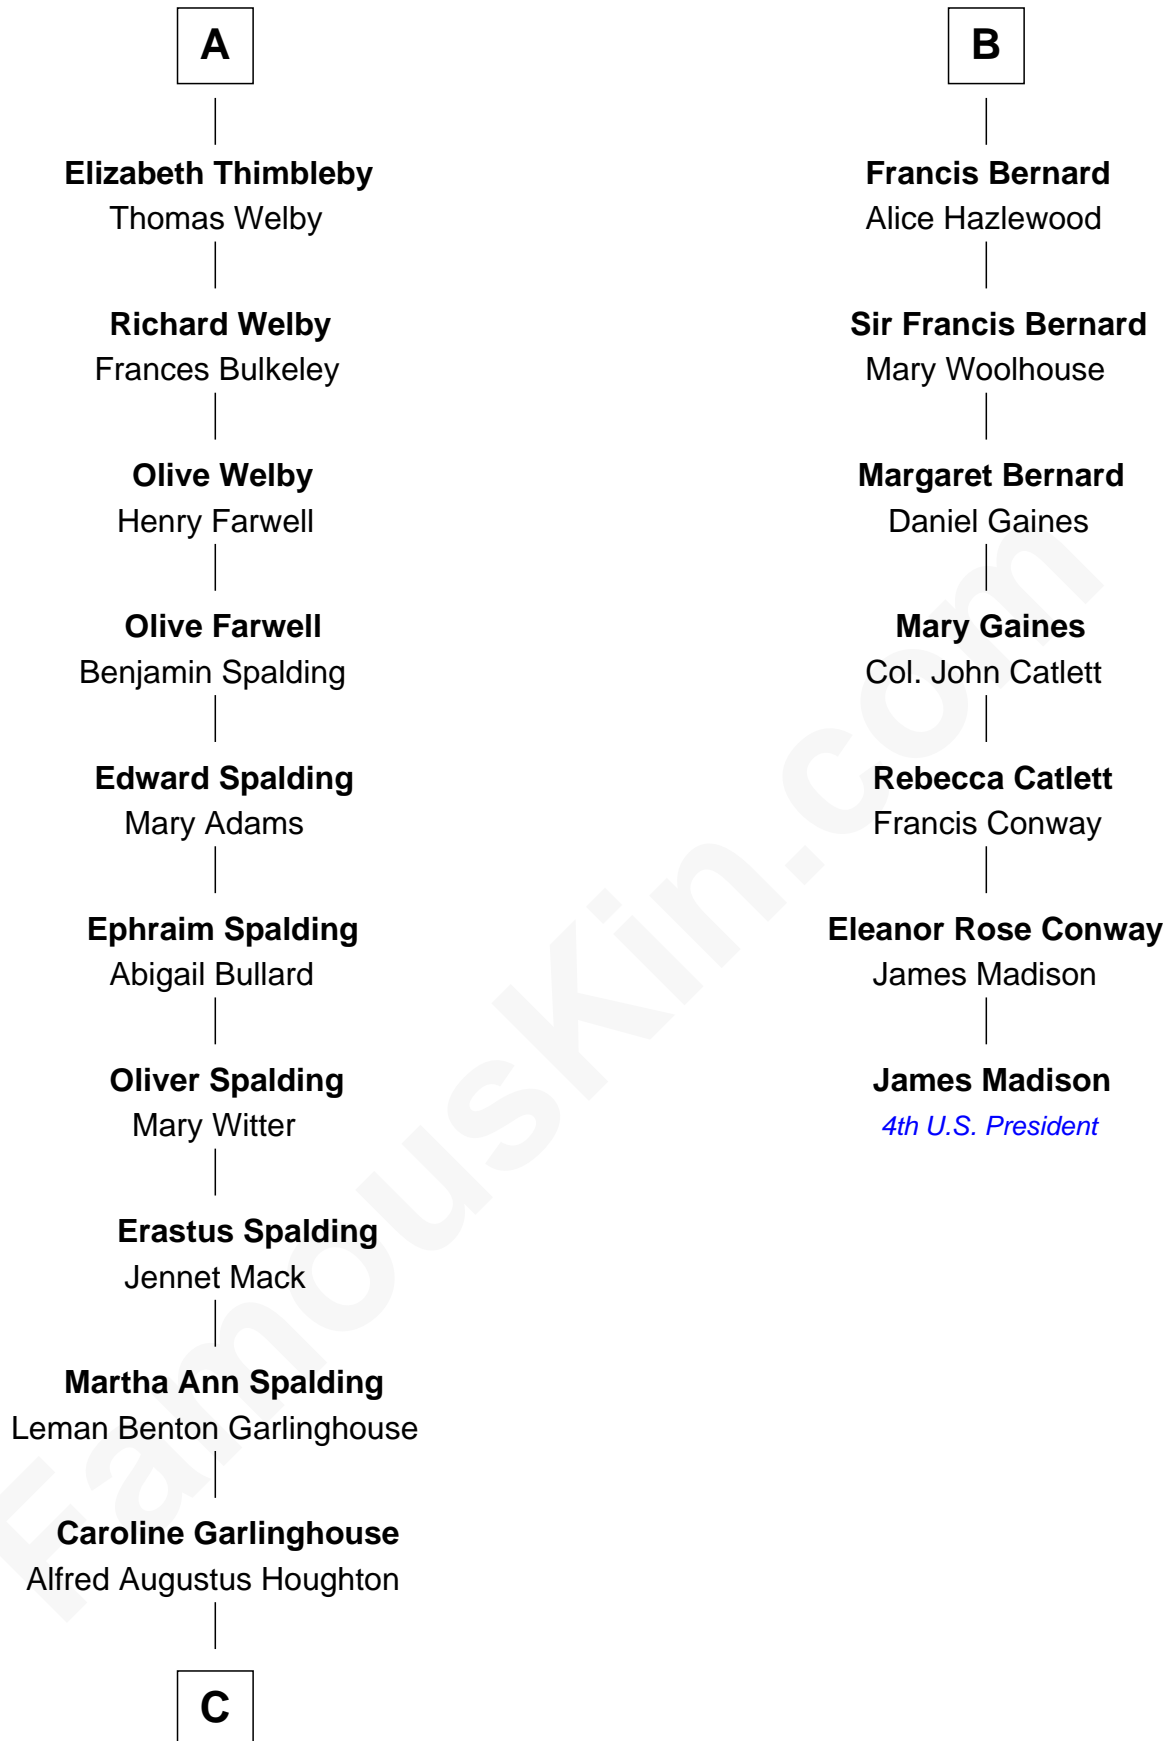

**FamousKin.com**  
**Relationship Chart of**  
**Katharine Hepburn**  
*Movie Actress*

13th cousin 5 times removed of

**James Madison**  
*4th U.S. President*

**C**

**Katharine Martha Houghton**

Thomas Norval Hepburn

**Katharine Hepburn**

*Movie Actress*

FamousKin.com