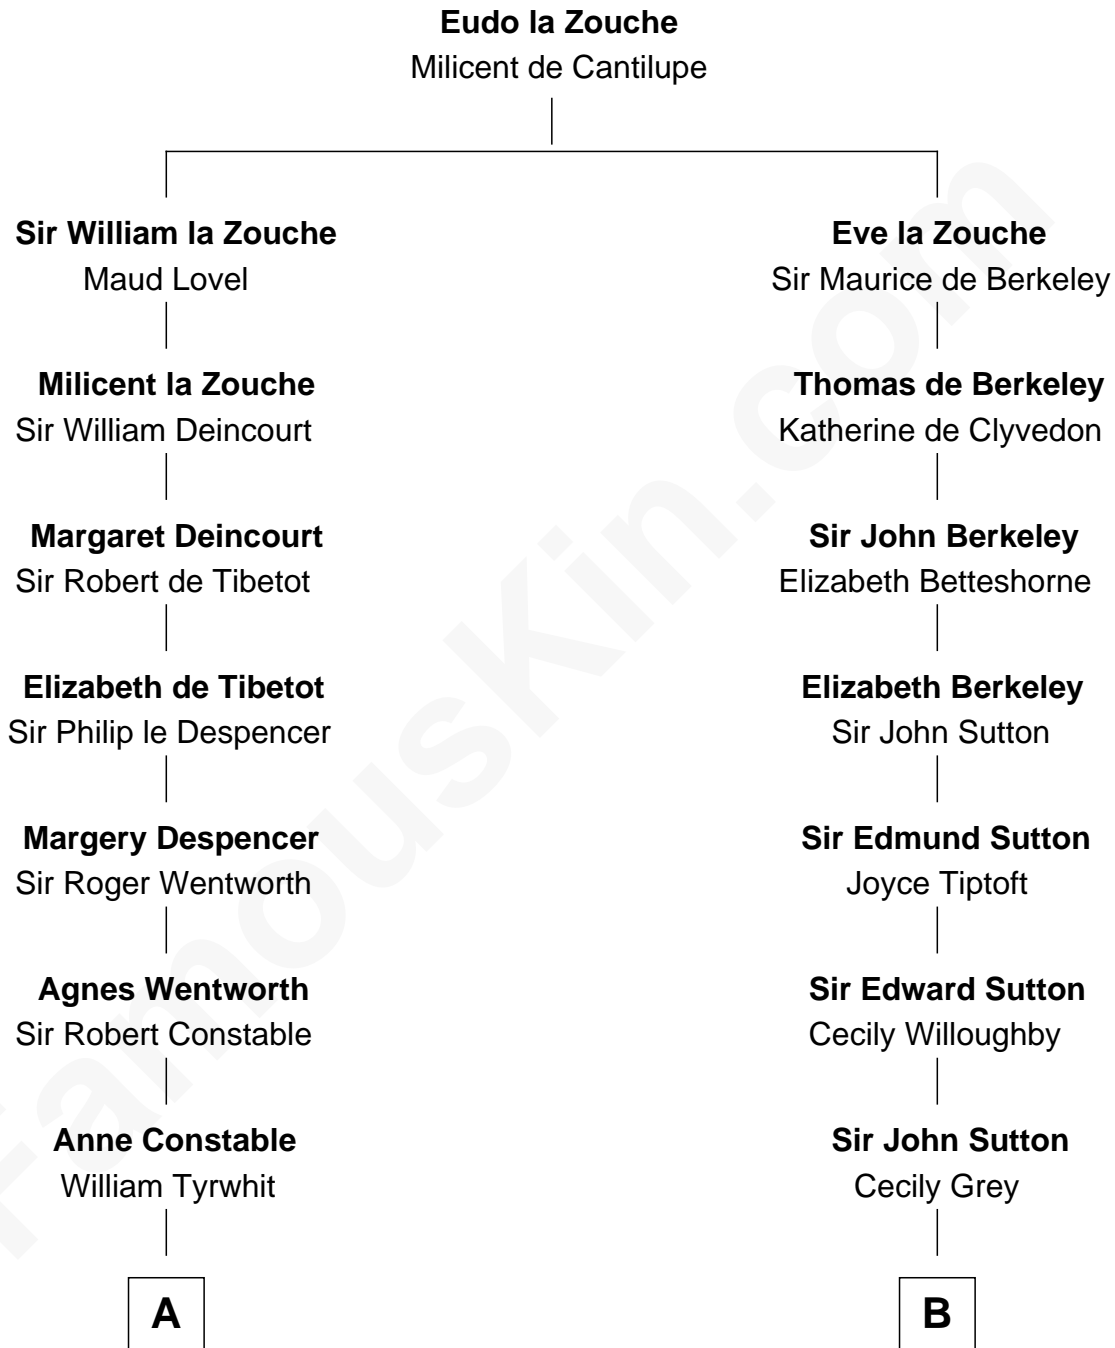

# FamousKin.com Relationship Chart of

**Katharine Hepburn**

*Movie Actress*

20th cousin of

**Bill Weld**

*68th Governor of Massachusetts*

**C**

**Martha Ann Spalding**  
Leman Benton Garlinghouse

**Caroline Garlinghouse**  
Alfred Augustus Houghton

**Katharine Martha Houghton**  
Thomas Norval Hepburn

**Katharine Hepburn**  
*Movie Actress*

**D**

**Harriet Hillard**  
William Augustus White

**Margaret Low White**  
Francis Minot Weld

**David Weld**  
Mary Blake Nichols

**Bill Weld**  
*68th Governor of Massachusetts*