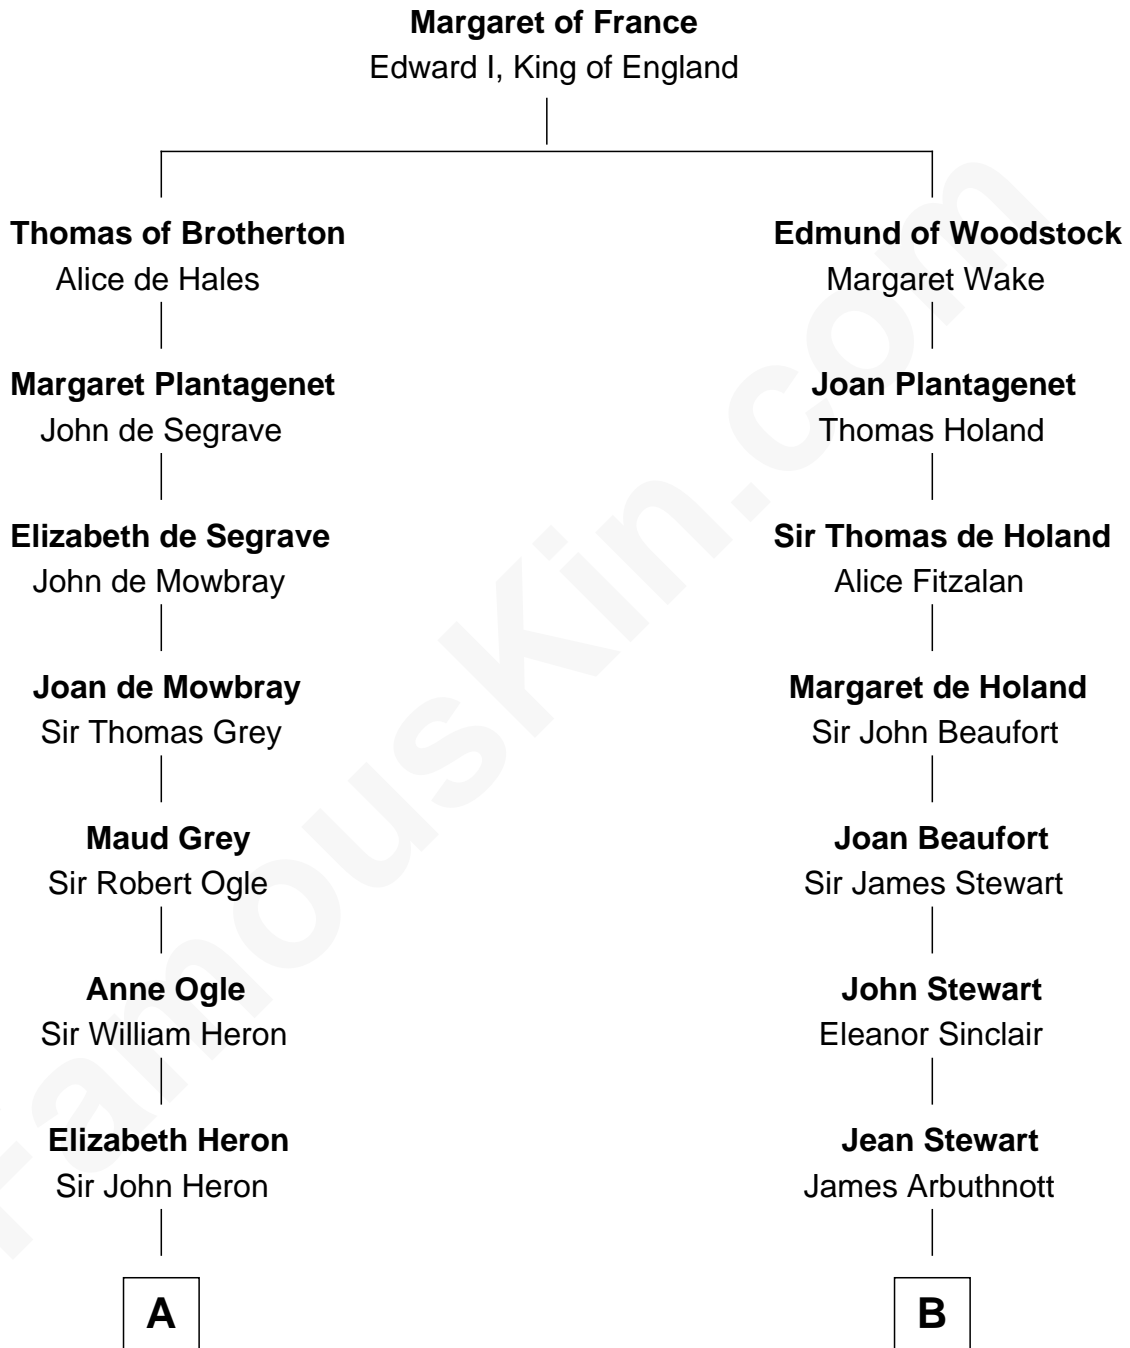

FamousKin.com
Relationship Chart of
Katharine Hepburn
Movie Actress

17th cousin 4 times removed of
Helen Keller
Author and Activist

C

Erastus Spalding

Jennet Mack

Martha Ann Spalding

Leman Benton Garlinghouse

Caroline Garlinghouse

Alfred Augustus Houghton

Katharine Martha Houghton

Thomas Norval Hepburn

Katharine Hepburn

Movie Actress