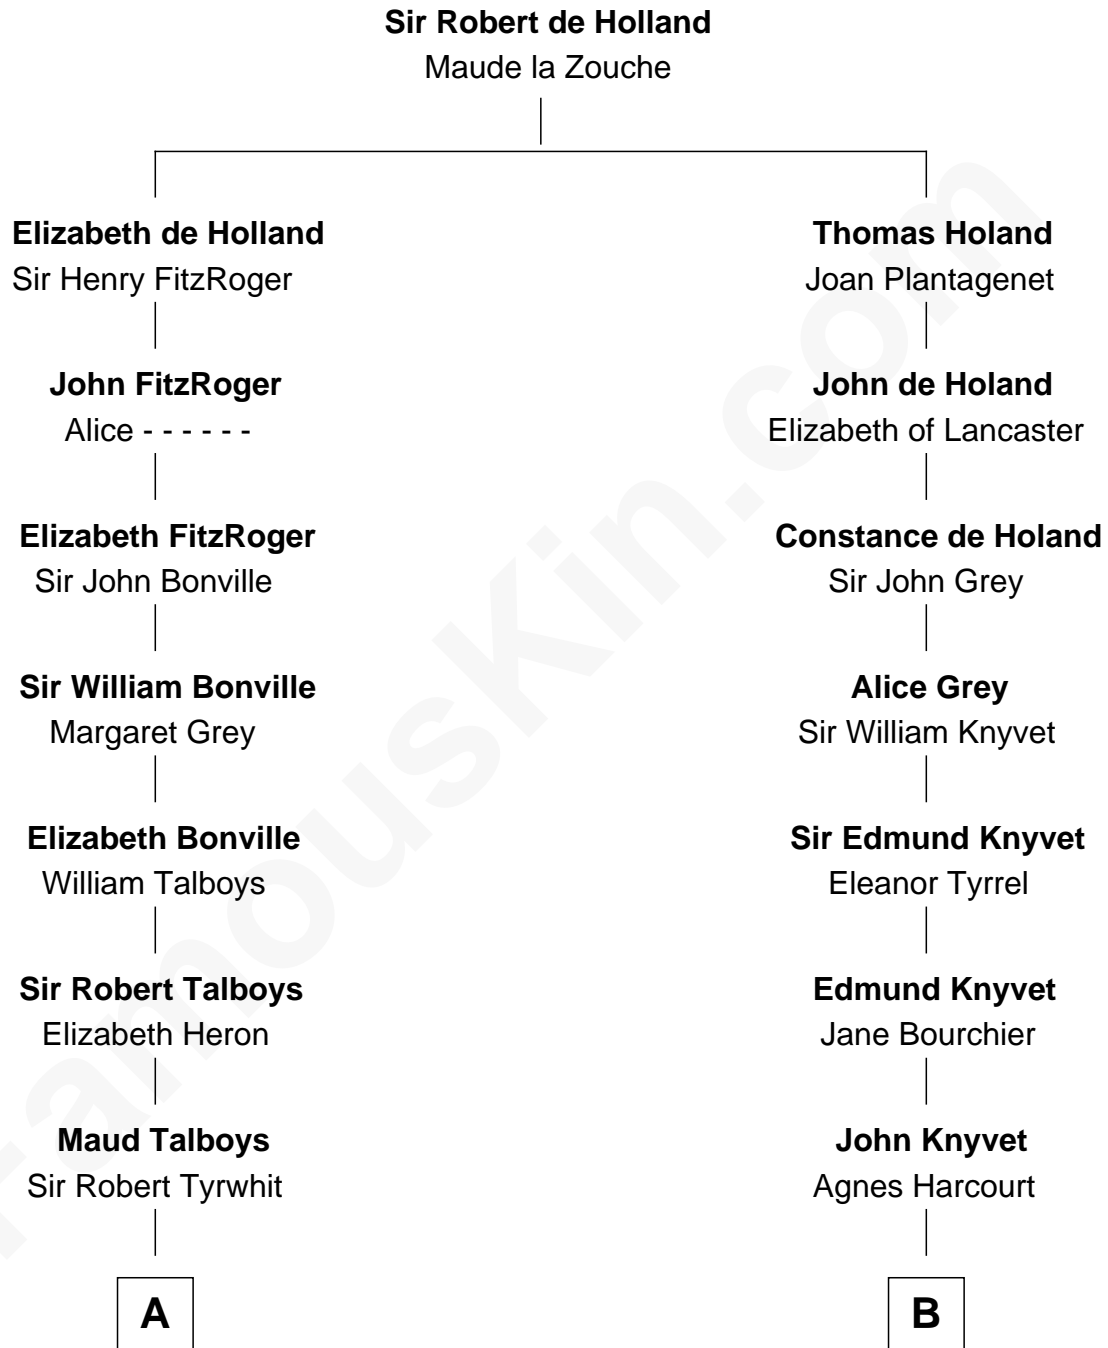

FamousKin.com
Relationship Chart of
Katharine Hepburn
Movie Actress

17th cousin 2 times removed of
Leverett Saltonstall
55th Governor of Massachusetts

C

Caroline Garlinghouse
Alfred Augustus Houghton

Katharine Martha Houghton
Thomas Norval Hepburn