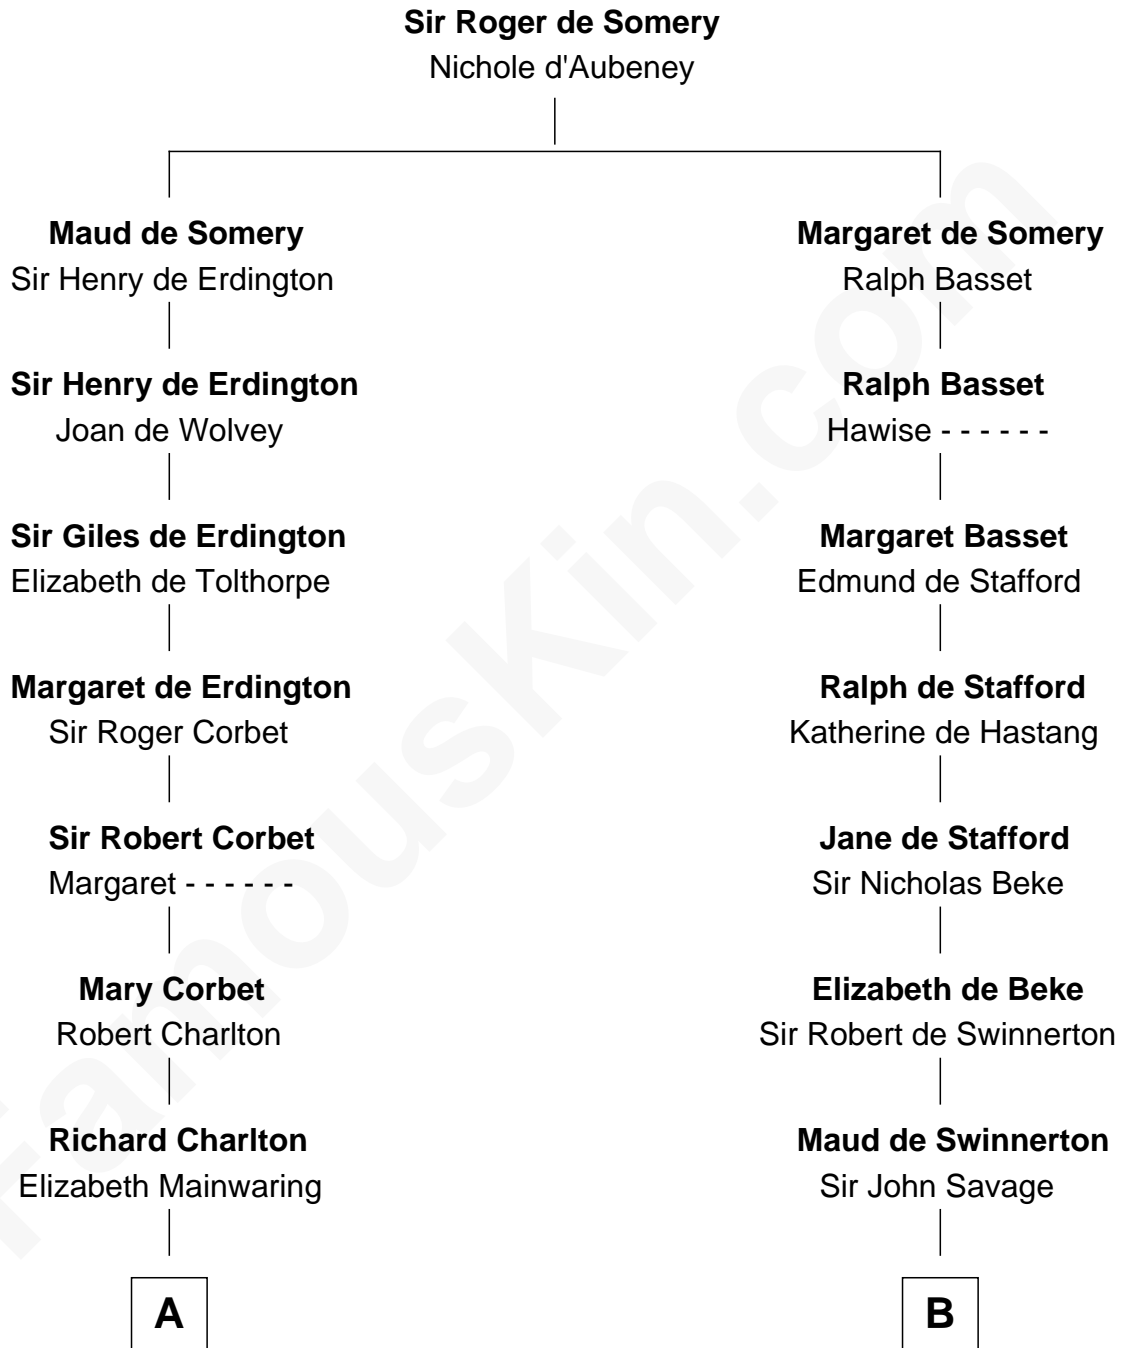

FamousKin.com
Relationship Chart of
Katharine Hepburn
Movie Actress

19th cousin 1 time removed of
Abraham Baldwin
Signer of the U.S. Constitution

C

Martha Ann Spalding
Leman Benton Garlinghouse

Caroline Garlinghouse
Alfred Augustus Houghton

Katharine Martha Houghton
Thomas Norval Hepburn

Katharine Hepburn
Movie Actress

D

Timothy Baldwin
Bathsheba Stone

Michael Baldwin
Lucy Dudley

Abraham Baldwin
Signer of the U.S. Constitution

FamousKin.com