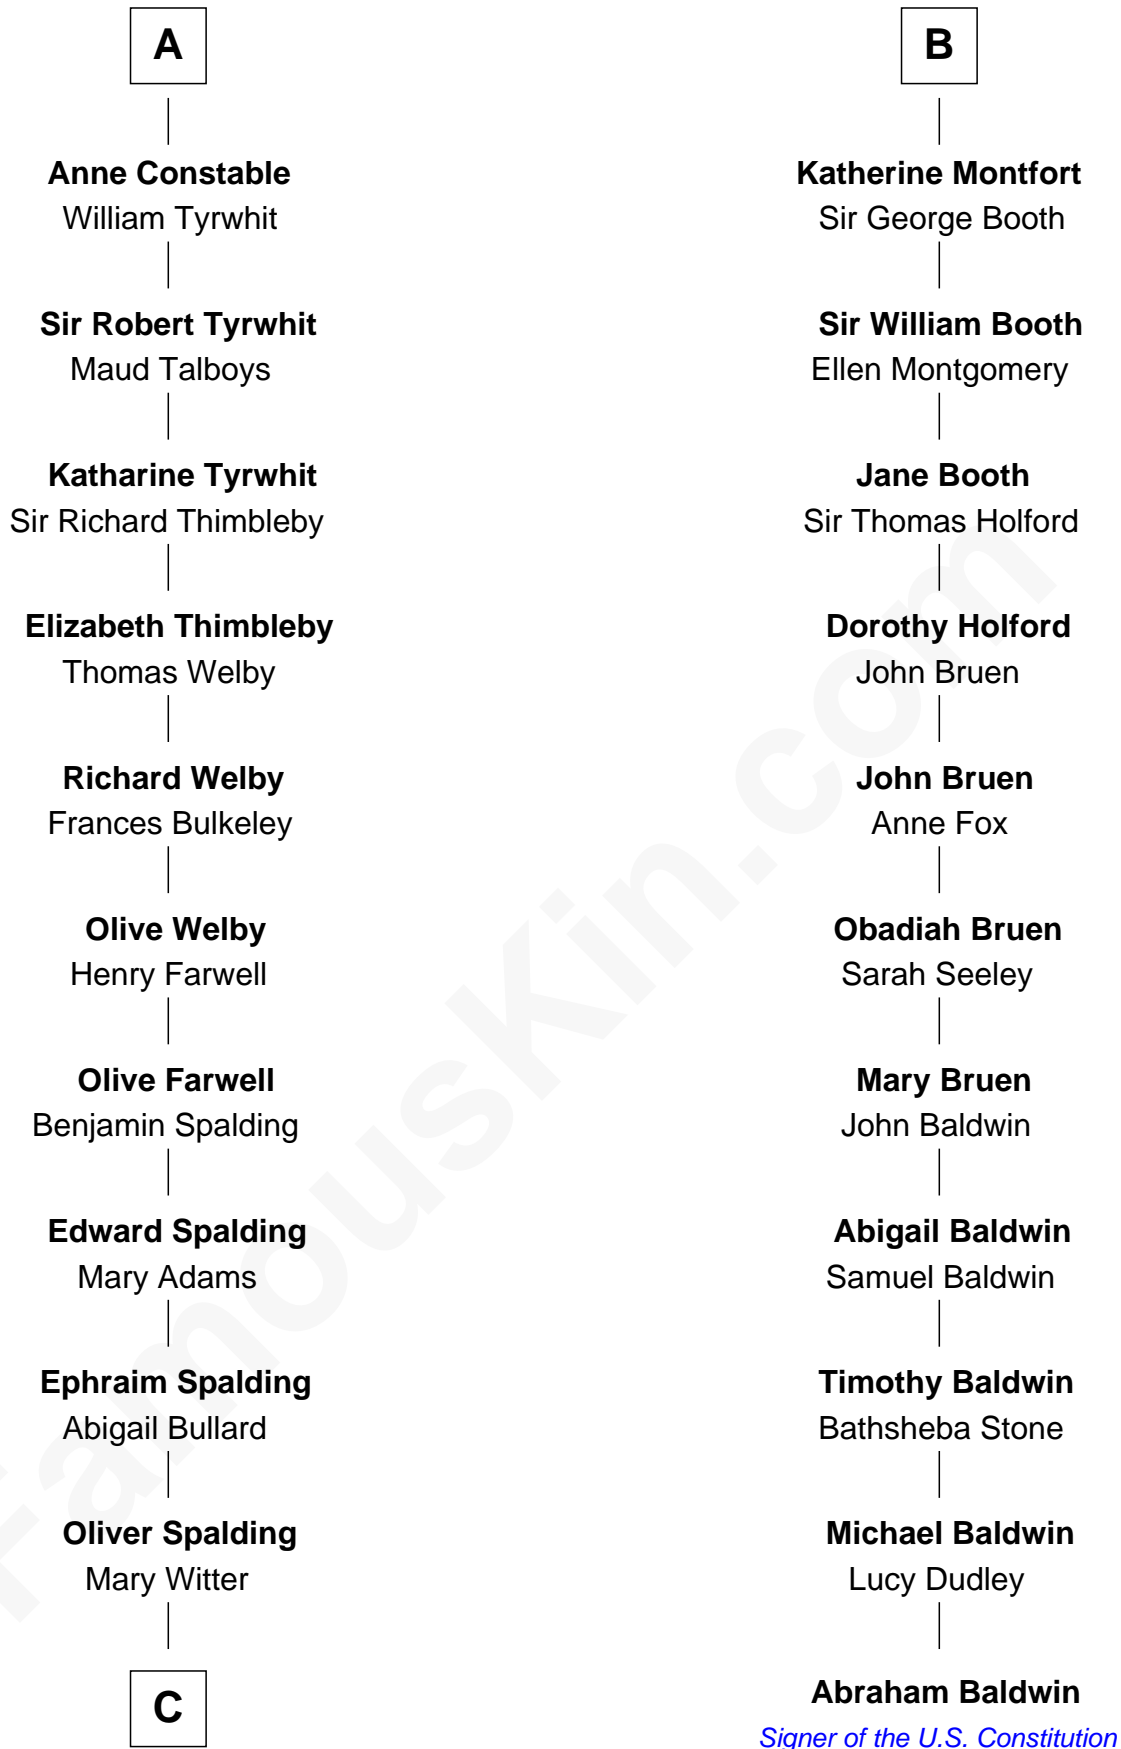

**FamousKin.com**  
**Relationship Chart of**  
**Katharine Hepburn**  
*Movie Actress*

17th cousin 4 times removed of  
**Abraham Baldwin**  
*Signer of the U.S. Constitution*

**C**

Erastus Spalding

Jennet Mack

Martha Ann Spalding

Leman Benton Garlinghouse

Caroline Garlinghouse

Alfred Augustus Houghton

Katharine Martha Houghton

Thomas Norval Hepburn

Katharine Hepburn

*Movie Actress*