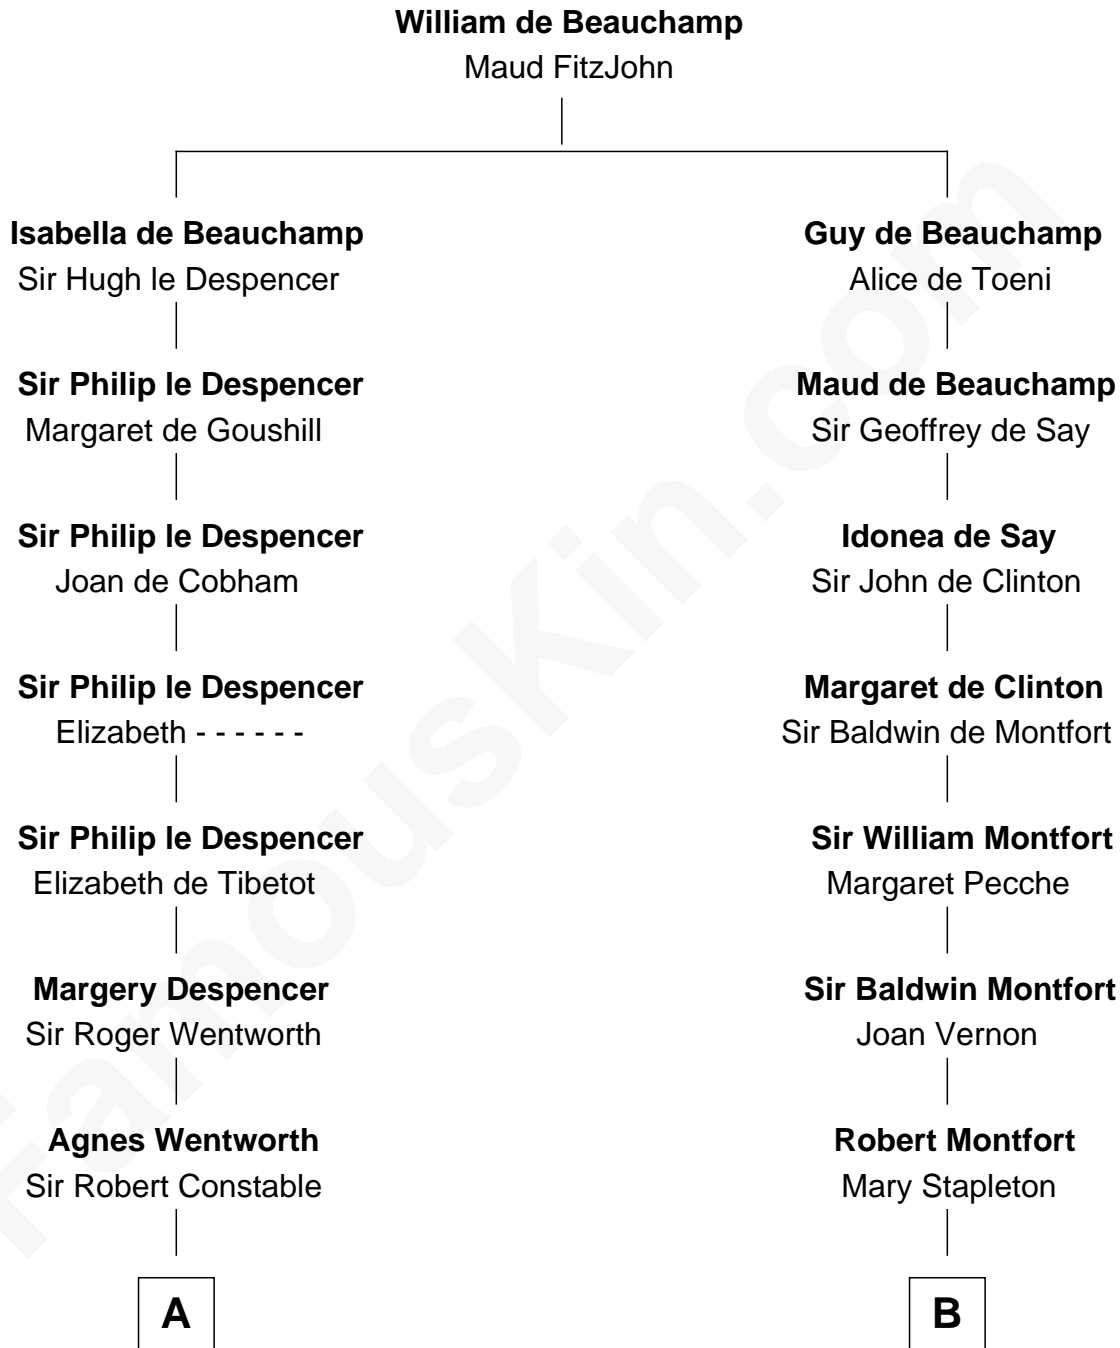

**FamousKin.com**  
**Relationship Chart of**  
**Katharine Hepburn**  
*Movie Actress*

17th cousin 4 times removed of  
**Abraham Baldwin**  
*Signer of the U.S. Constitution*

**C**

Erastus Spalding

Jennet Mack

Martha Ann Spalding

Leman Benton Garlinghouse

Caroline Garlinghouse

Alfred Augustus Houghton

Katharine Martha Houghton

Thomas Norval Hepburn

Katharine Hepburn

*Movie Actress*