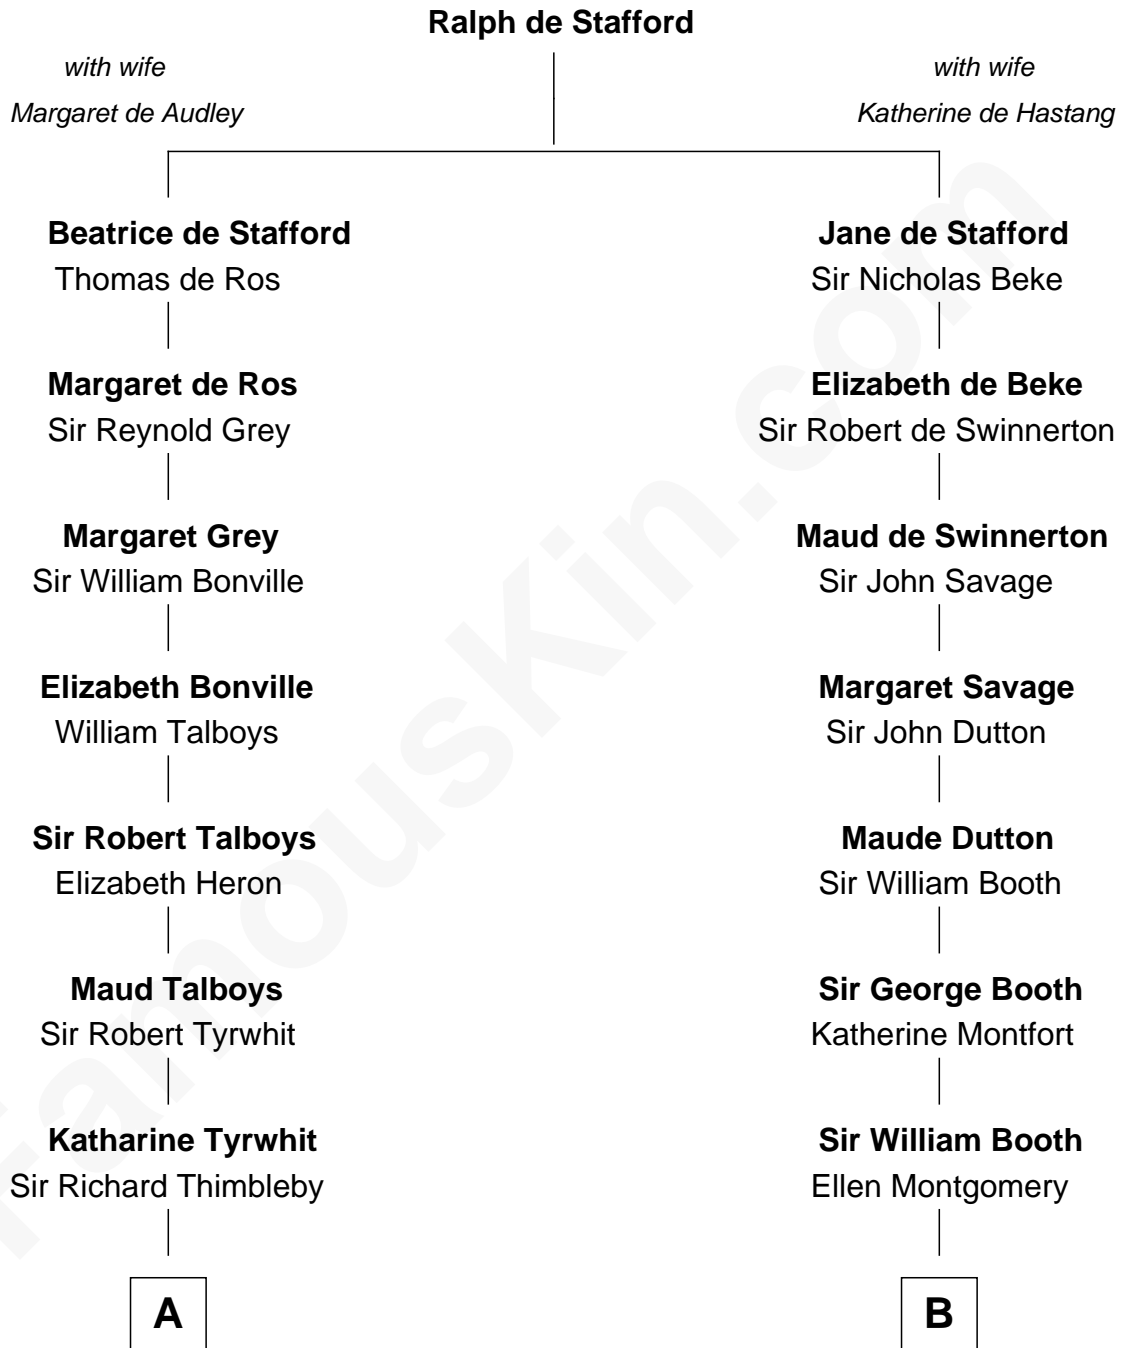

FamousKin.com
Relationship Chart of
Katharine Hepburn
Movie Actress

15th cousin 3 times removed of

Abraham Baldwin
Signer of the U.S. Constitution

C

|
Katharine Martha Houghton

Thomas Norval Hepburn

|
Katharine Hepburn

Movie Actress

FamousKin.com