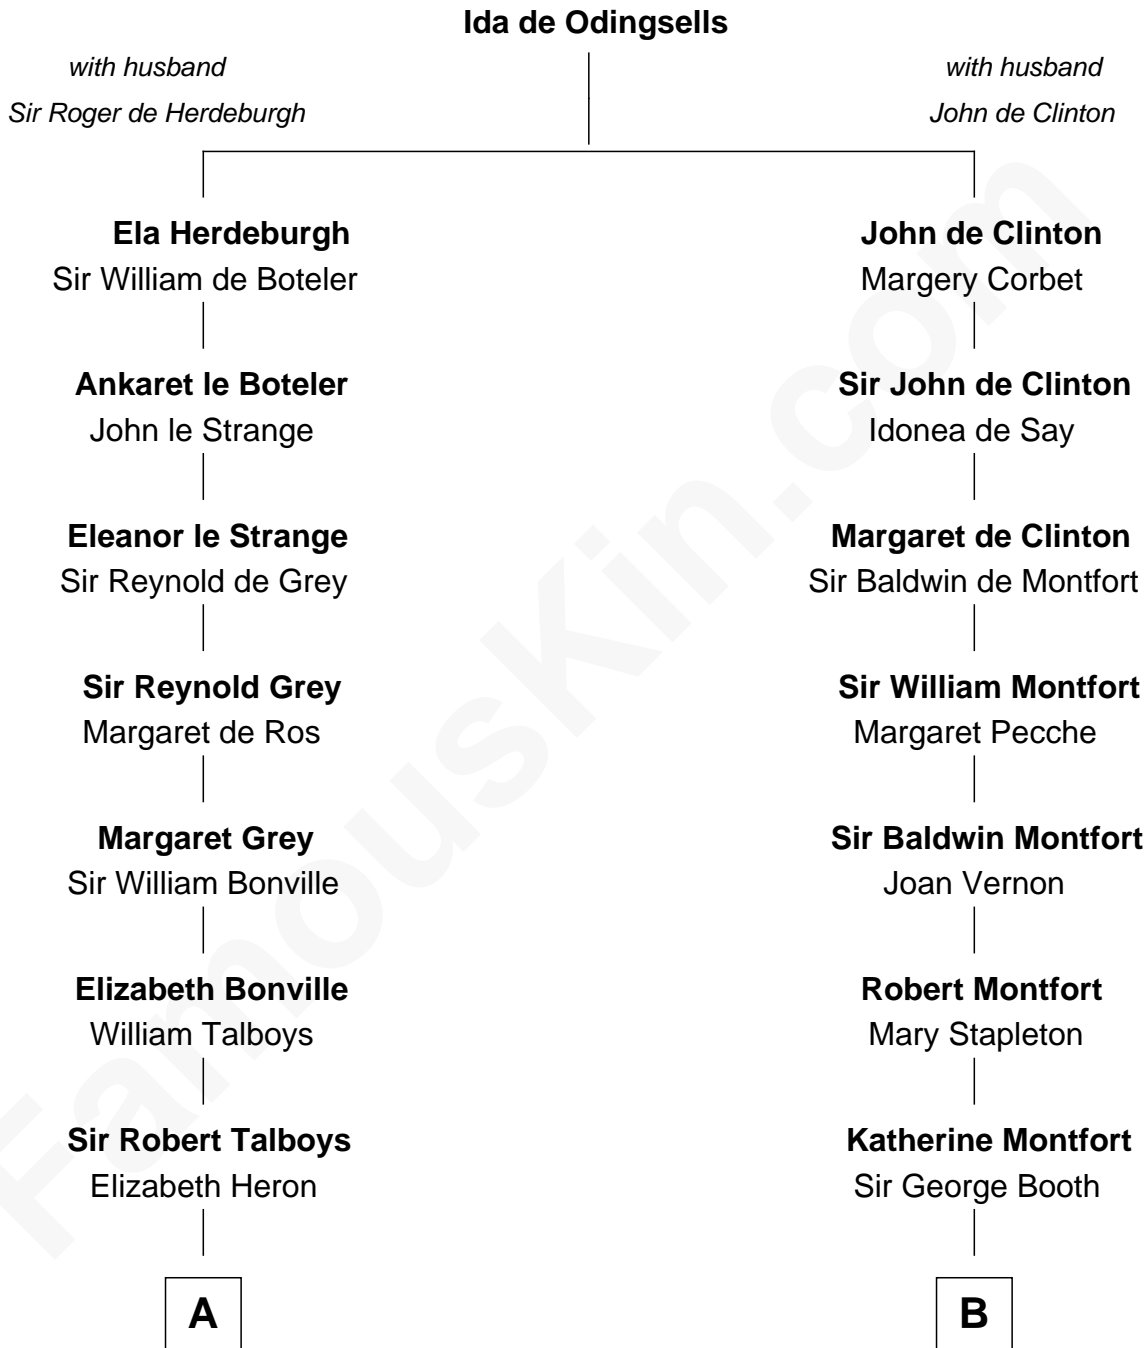

**FamousKin.com**  
**Relationship Chart of**  
**Katharine Hepburn**  
*Movie Actress*

**16th cousin 4 times removed of**  
**Abraham Baldwin**  
*Signer of the U.S. Constitution*

**C**

—  
**Martha Ann Spalding**  
Leman Benton Garlinghouse

—  
**Caroline Garlinghouse**  
Alfred Augustus Houghton

—  
**Katharine Martha Houghton**  
Thomas Norval Hepburn

—  
**Katharine Hepburn**  
*Movie Actress*

FamousKin.com