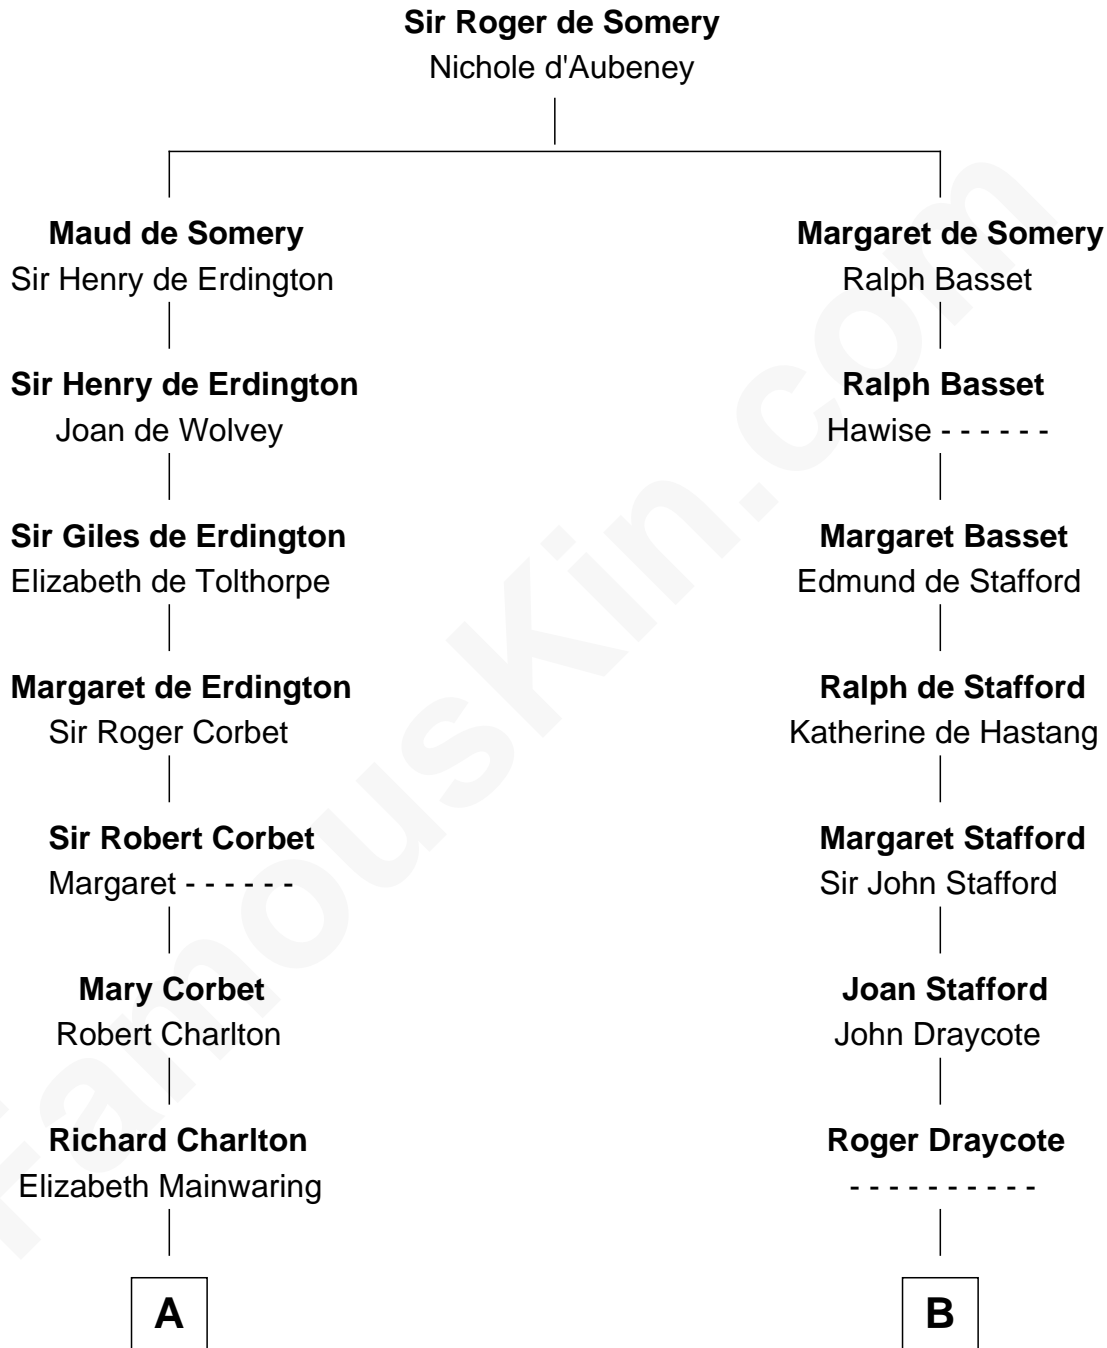

FamousKin.com
Relationship Chart of
Katharine Hepburn
Movie Actress

18th cousin 2 times removed of

Charles Carroll
Signer of the Declaration of Independence

C

Martha Ann Spalding
Leman Benton Garlinghouse

Caroline Garlinghouse
Alfred Augustus Houghton

Katharine Martha Houghton
Thomas Norval Hepburn

Katharine Hepburn
Movie Actress

D

Elizabeth Brooke
Charles Carroll

Charles Carroll
Signer of Declaration of Independence