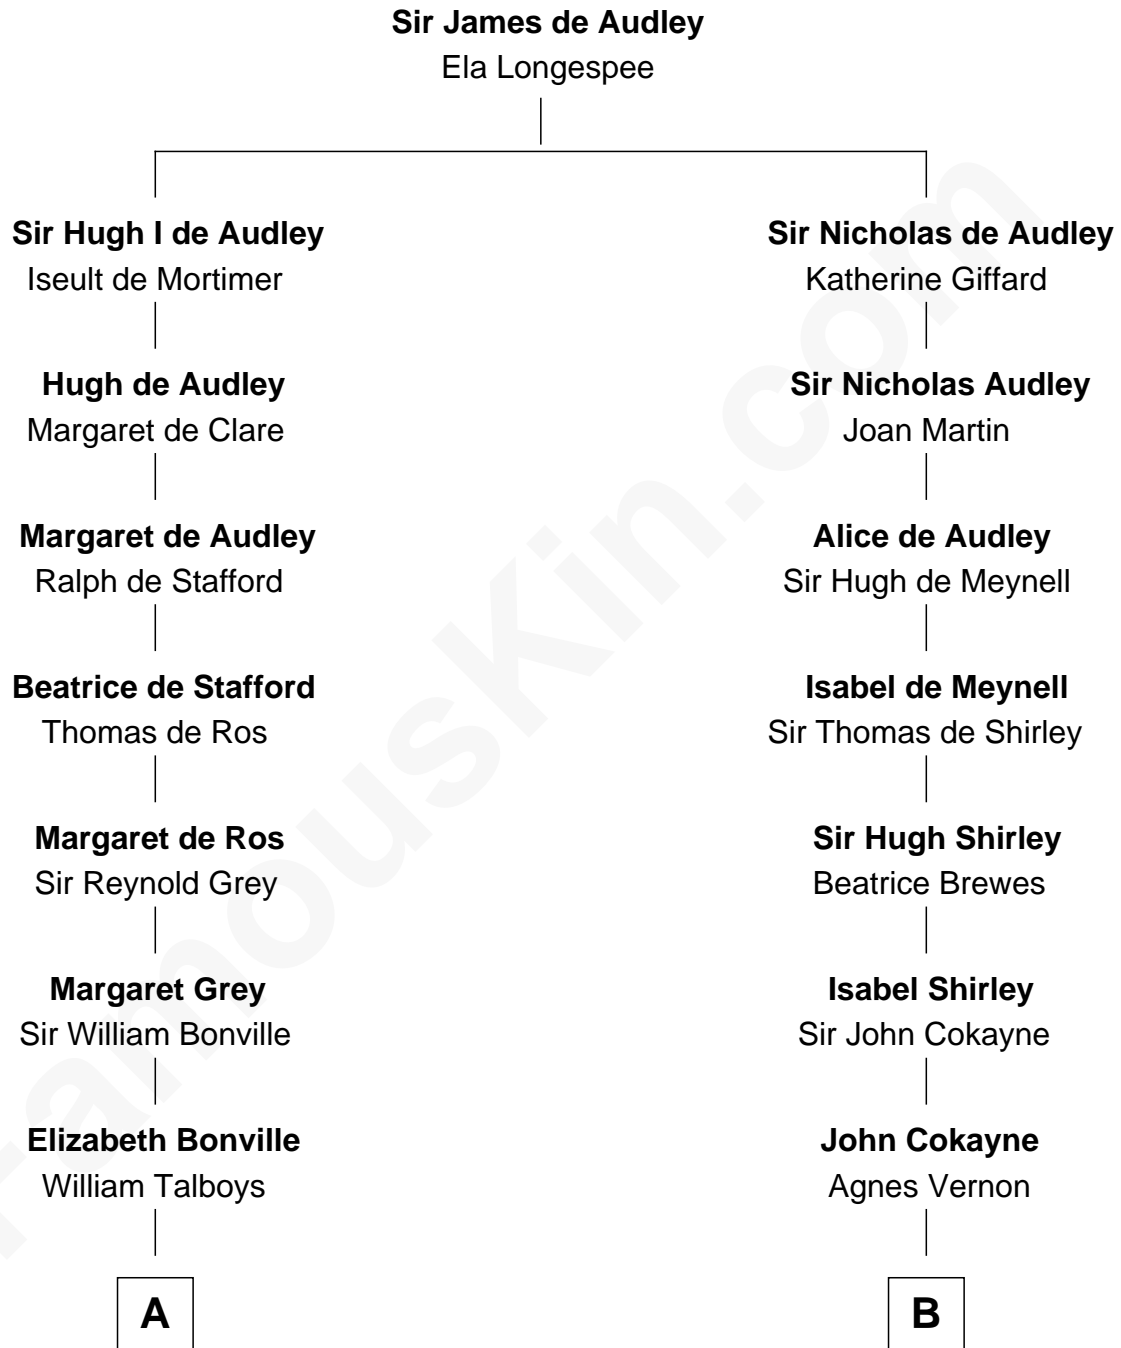

FamousKin.com
Relationship Chart of
Katharine Hepburn
Movie Actress

17th cousin 4 times removed of

Charles Carroll
Signer of the Declaration of Independence

C

Erastus Spalding

Jennet Mack

Martha Ann Spalding

Leman Benton Garlinghouse

Caroline Garlinghouse

Alfred Augustus Houghton

Katharine Martha Houghton

Thomas Norval Hepburn

Katharine Hepburn

Movie Actress

FamousKin.com