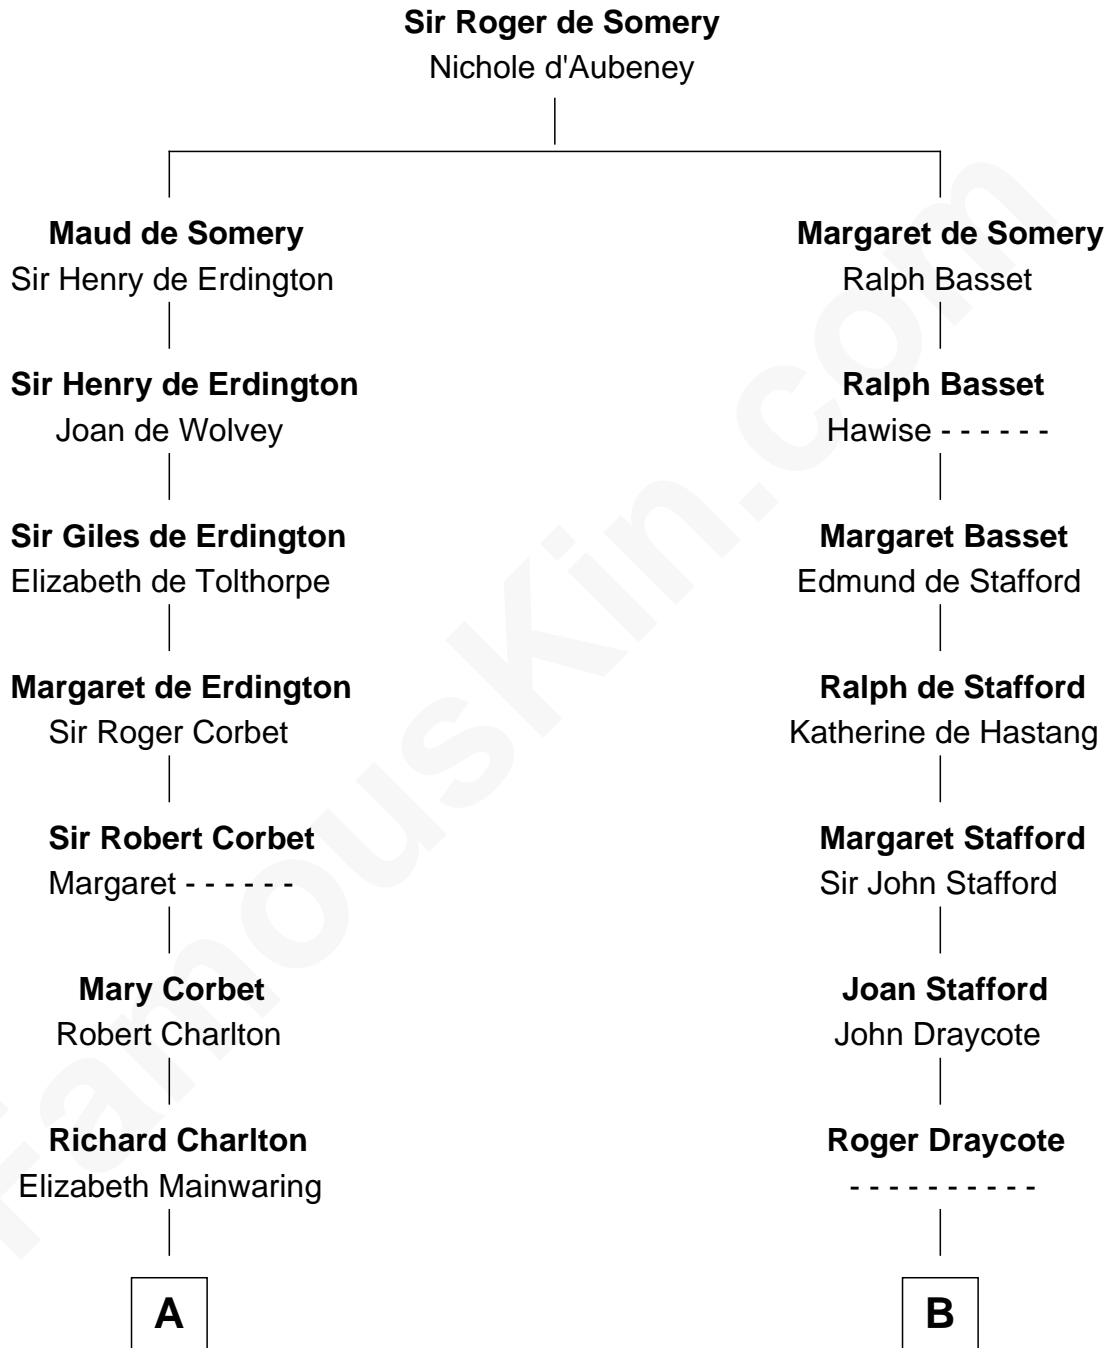

**FamousKin.com**  
**Relationship Chart of**  
**Katharine Hepburn**  
*Movie Actress*

**18th cousin 2 times removed of**  
**Daniel Carroll**  
*Signer of the U.S. Constitution*

**C**

**Martha Ann Spalding**  
Leman Benton Garlinghouse

**Caroline Garlinghouse**  
Alfred Augustus Houghton

**Katharine Martha Houghton**  
Thomas Norval Hepburn

**Katharine Hepburn**  
*Movie Actress*

**D**

**Eleanor Darnall**  
Daniel Carroll

**Daniel Carroll**  
*Signer of the U.S. Constitution*