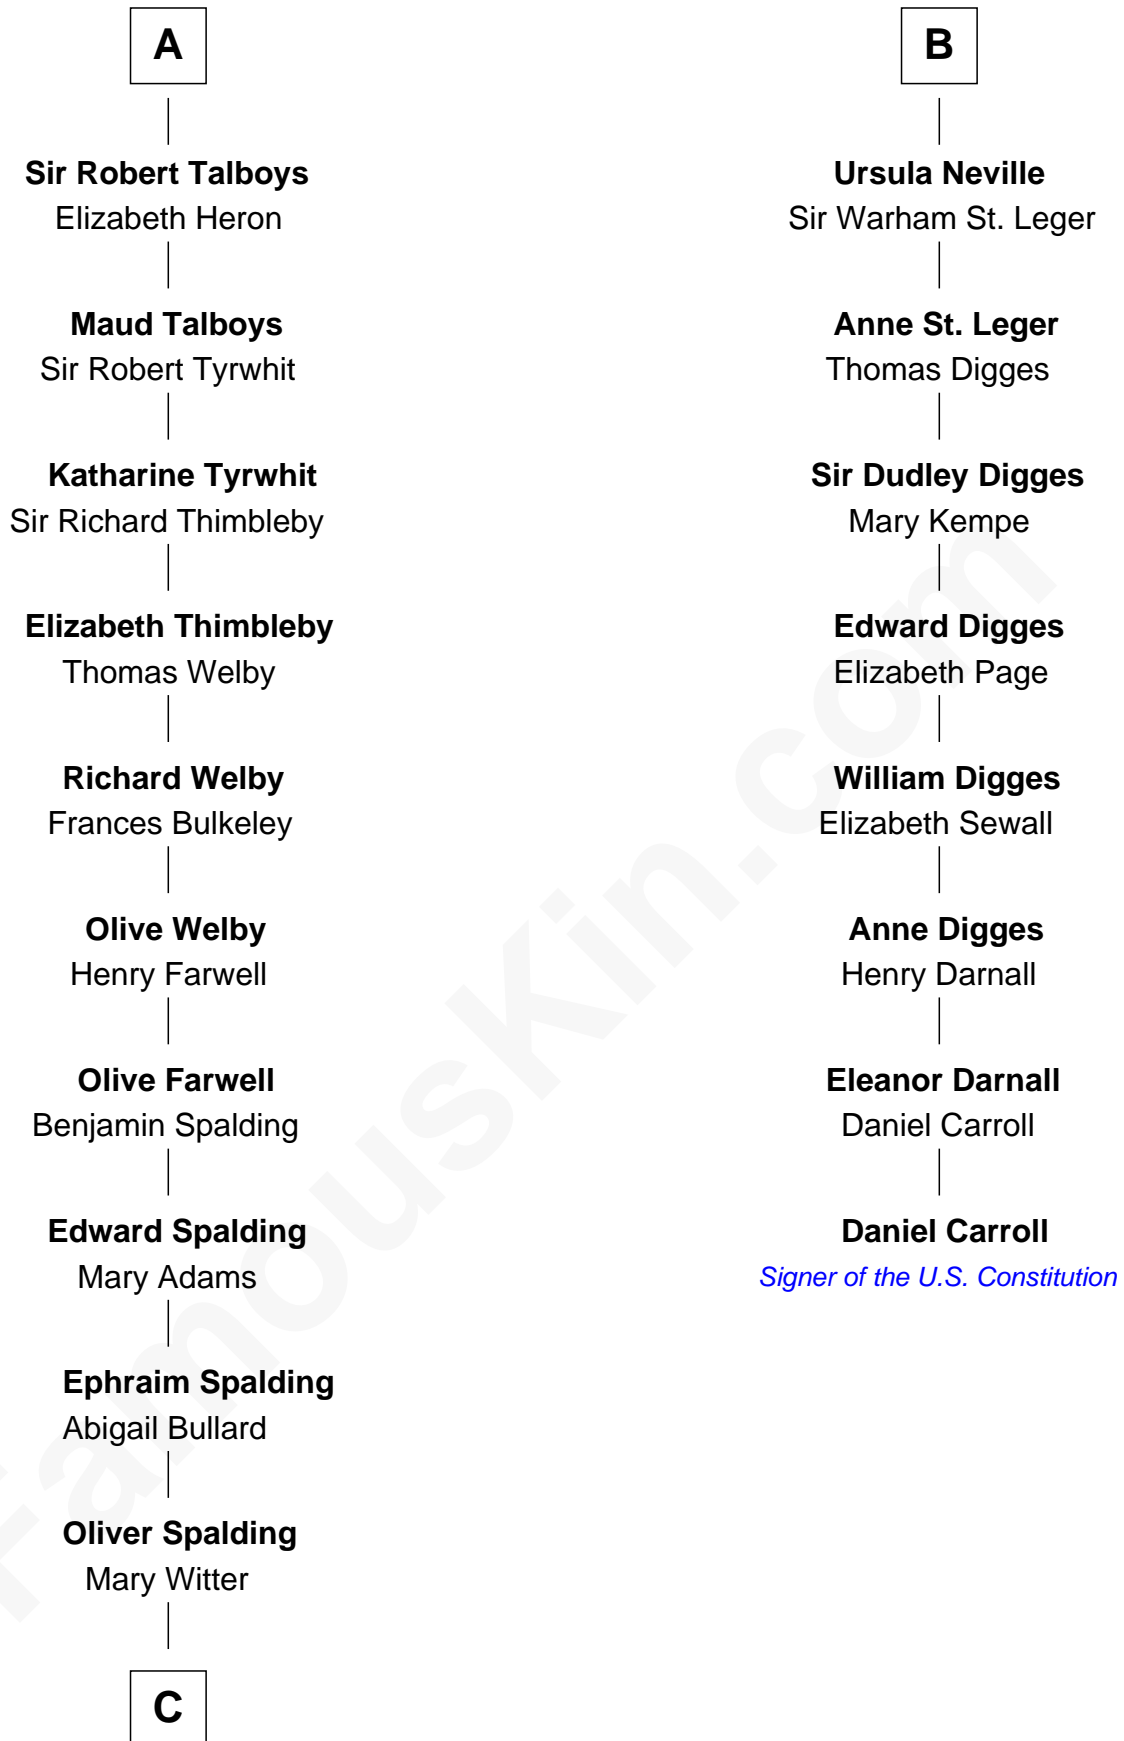

**FamousKin.com**  
**Relationship Chart of**  
**Katharine Hepburn**  
*Movie Actress*

14th cousin 7 times removed of  
**Daniel Carroll**  
*Signer of the U.S. Constitution*

**C**

Erastus Spalding

Jennet Mack

Martha Ann Spalding

Leman Benton Garlinghouse

Caroline Garlinghouse

Alfred Augustus Houghton

Katharine Martha Houghton

Thomas Norval Hepburn

Katharine Hepburn

*Movie Actress*