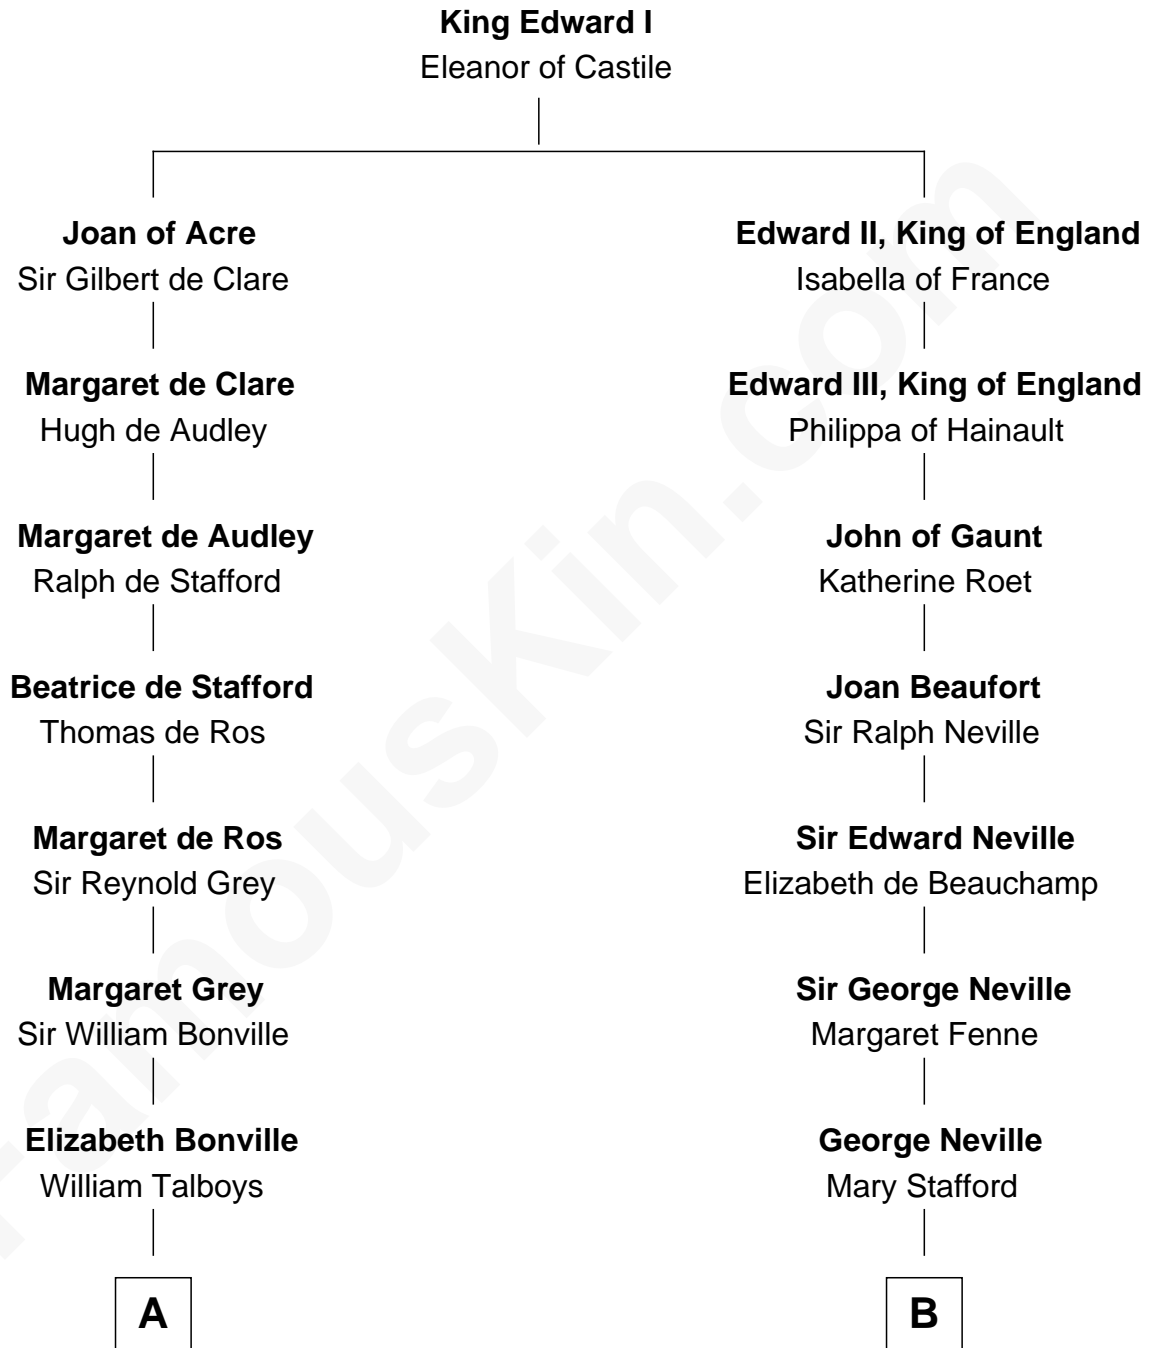

**FamousKin.com**  
**Relationship Chart of**  
**Katharine Hepburn**  
*Movie Actress*

14th cousin 7 times removed of  
**Daniel Carroll**  
*Signer of the U.S. Constitution*

**C**

Erastus Spalding

Jennet Mack

Martha Ann Spalding

Leman Benton Garlinghouse

Caroline Garlinghouse

Alfred Augustus Houghton

Katharine Martha Houghton

Thomas Norval Hepburn

Katharine Hepburn

*Movie Actress*