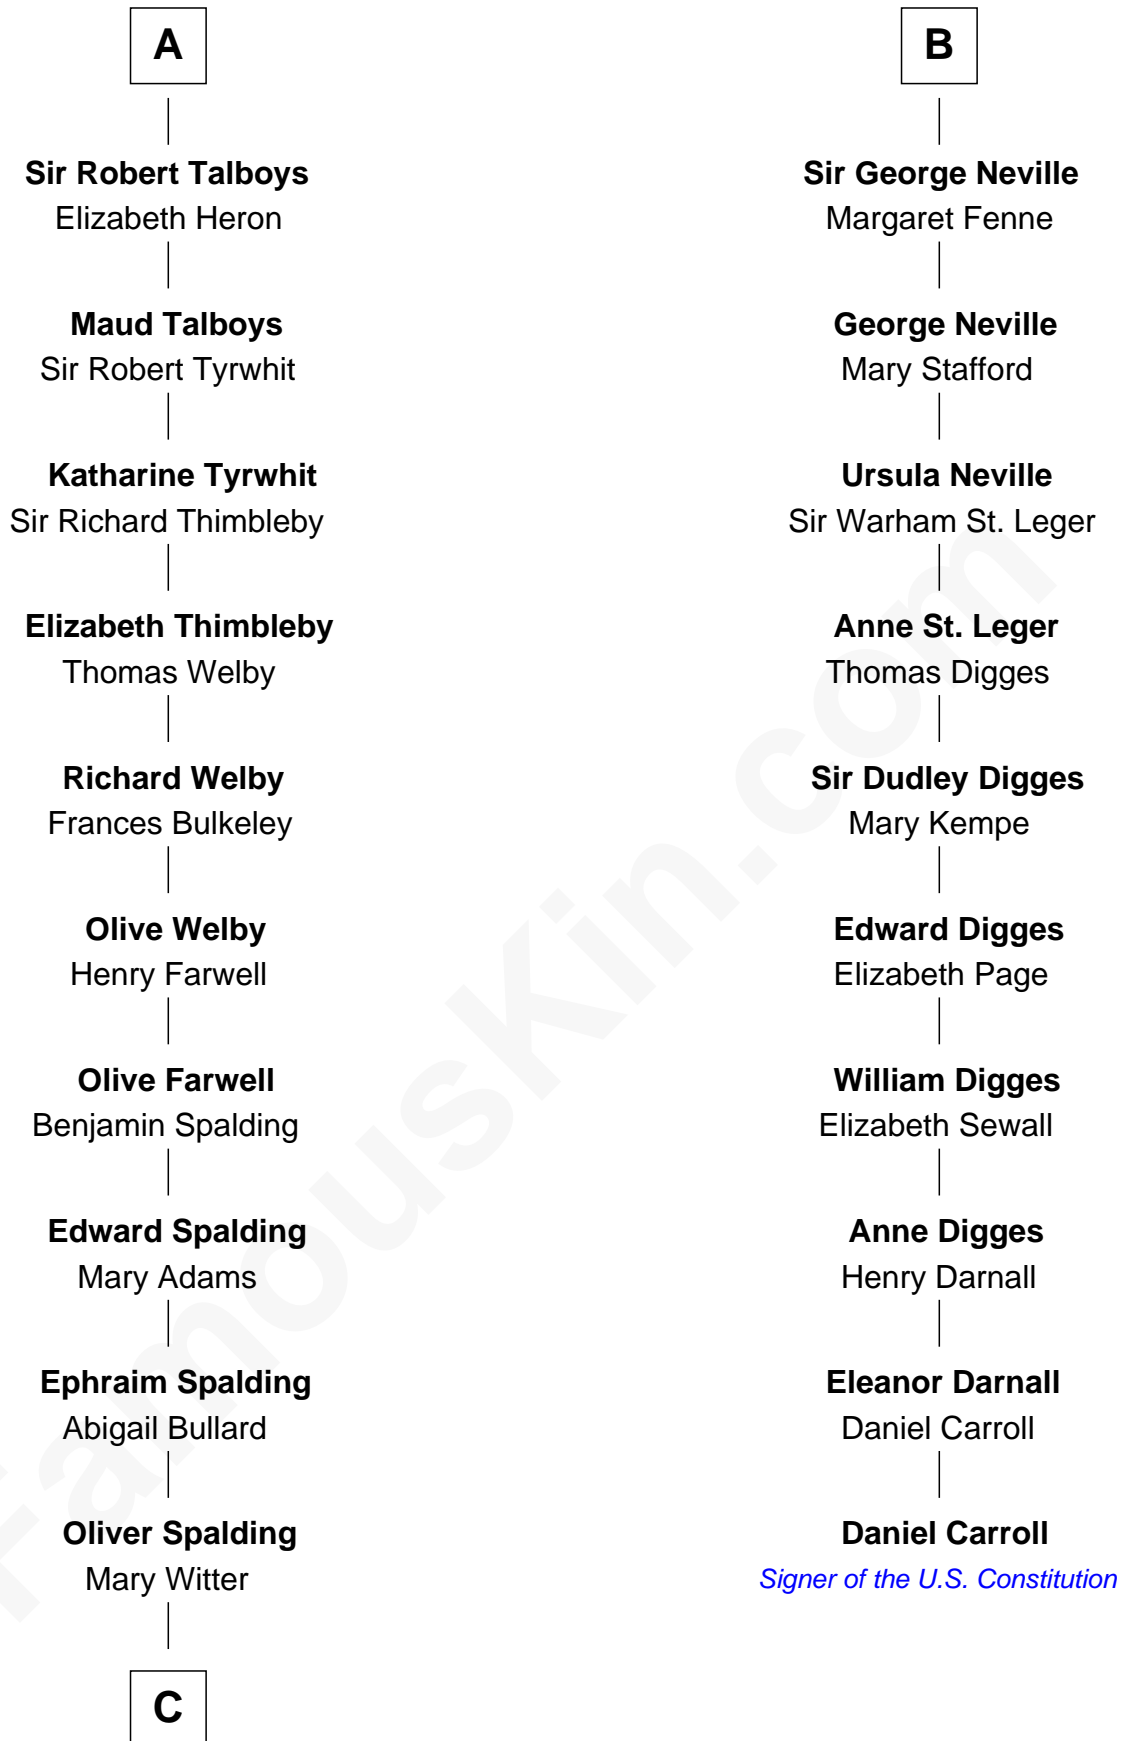

FamousKin.com
Relationship Chart of
Katharine Hepburn
Movie Actress

16th cousin 5 times removed of
Daniel Carroll
Signer of the U.S. Constitution

C

Erastus Spalding

Jennet Mack

Martha Ann Spalding

Leman Benton Garlinghouse

Caroline Garlinghouse

Alfred Augustus Houghton

Katharine Martha Houghton

Thomas Norval Hepburn

Katharine Hepburn

Movie Actress

FamousKin.com