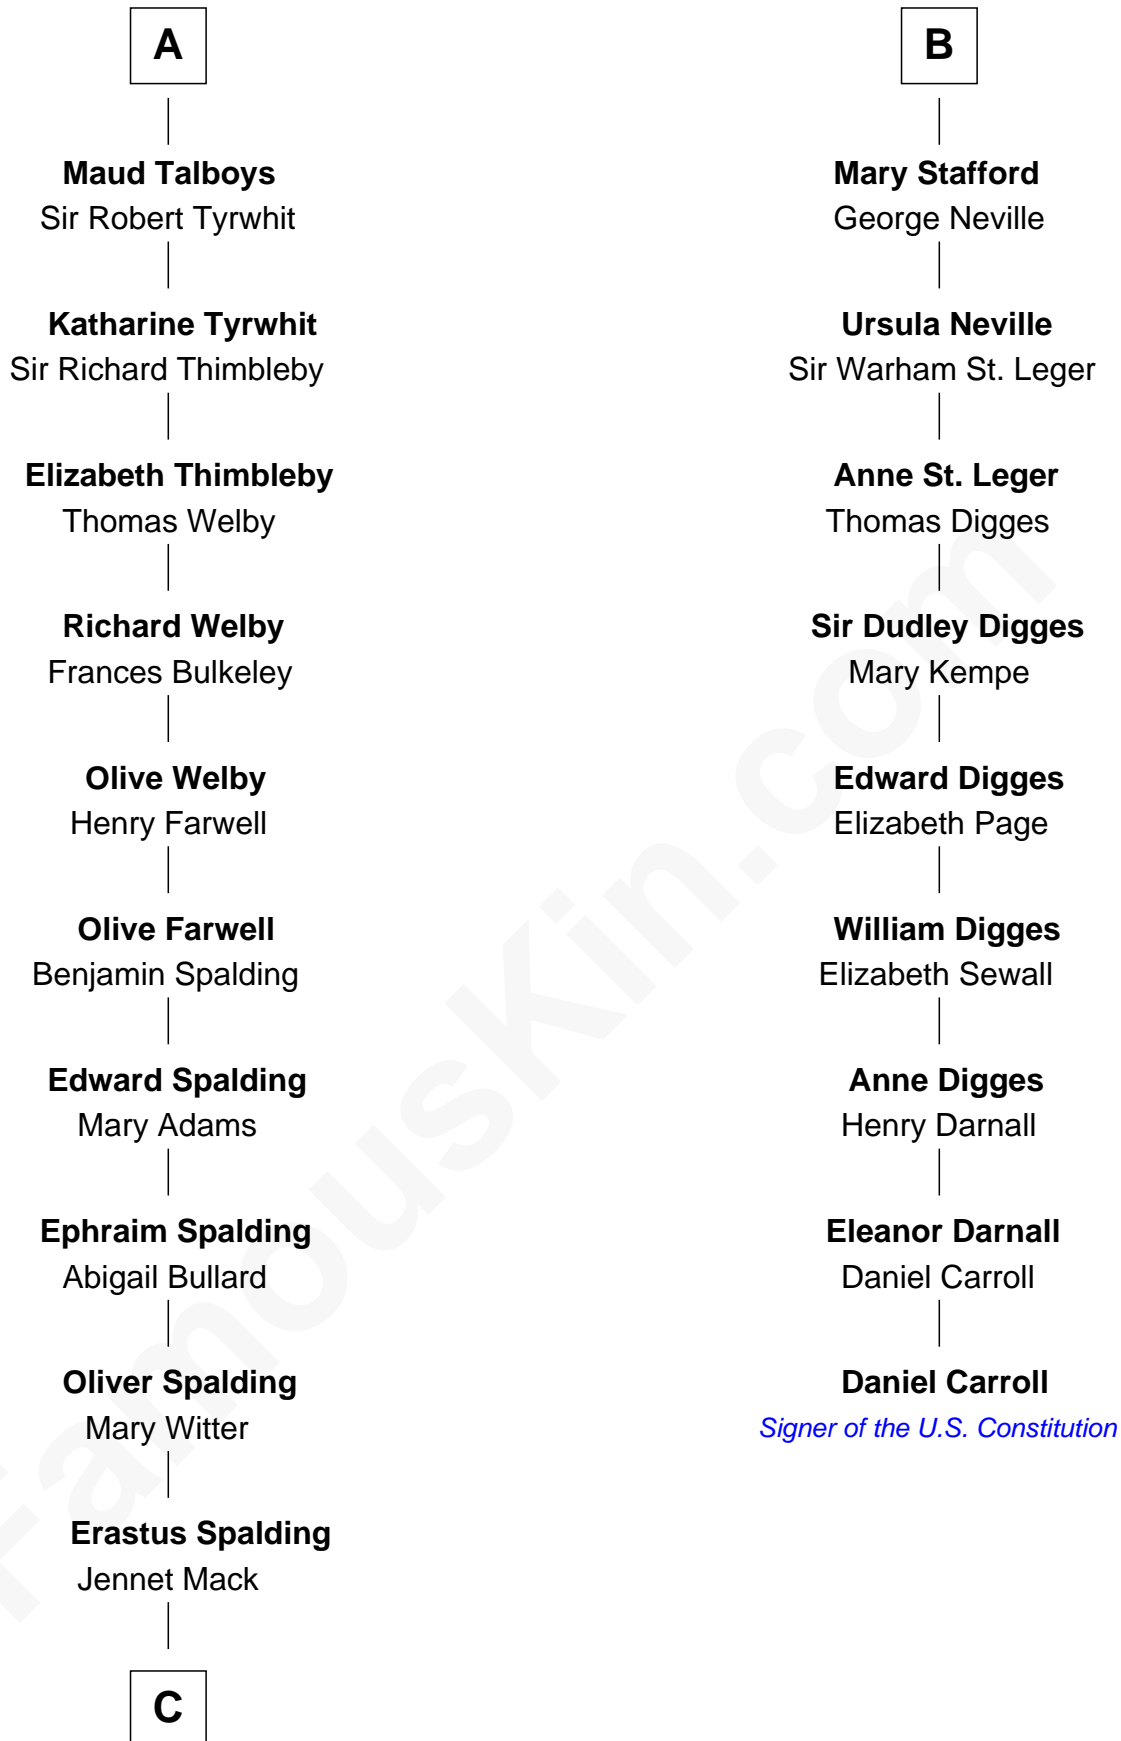

**FamousKin.com**  
**Relationship Chart of**  
**Katharine Hepburn**  
*Movie Actress*

15th cousin 5 times removed of  
**Daniel Carroll**  
*Signer of the U.S. Constitution*

**C**

—  
**Martha Ann Spalding**  
Leman Benton Garlinghouse

—  
**Caroline Garlinghouse**  
Alfred Augustus Houghton

—  
**Katharine Martha Houghton**  
Thomas Norval Hepburn

—  
**Katharine Hepburn**  
*Movie Actress*

FamousKin.com