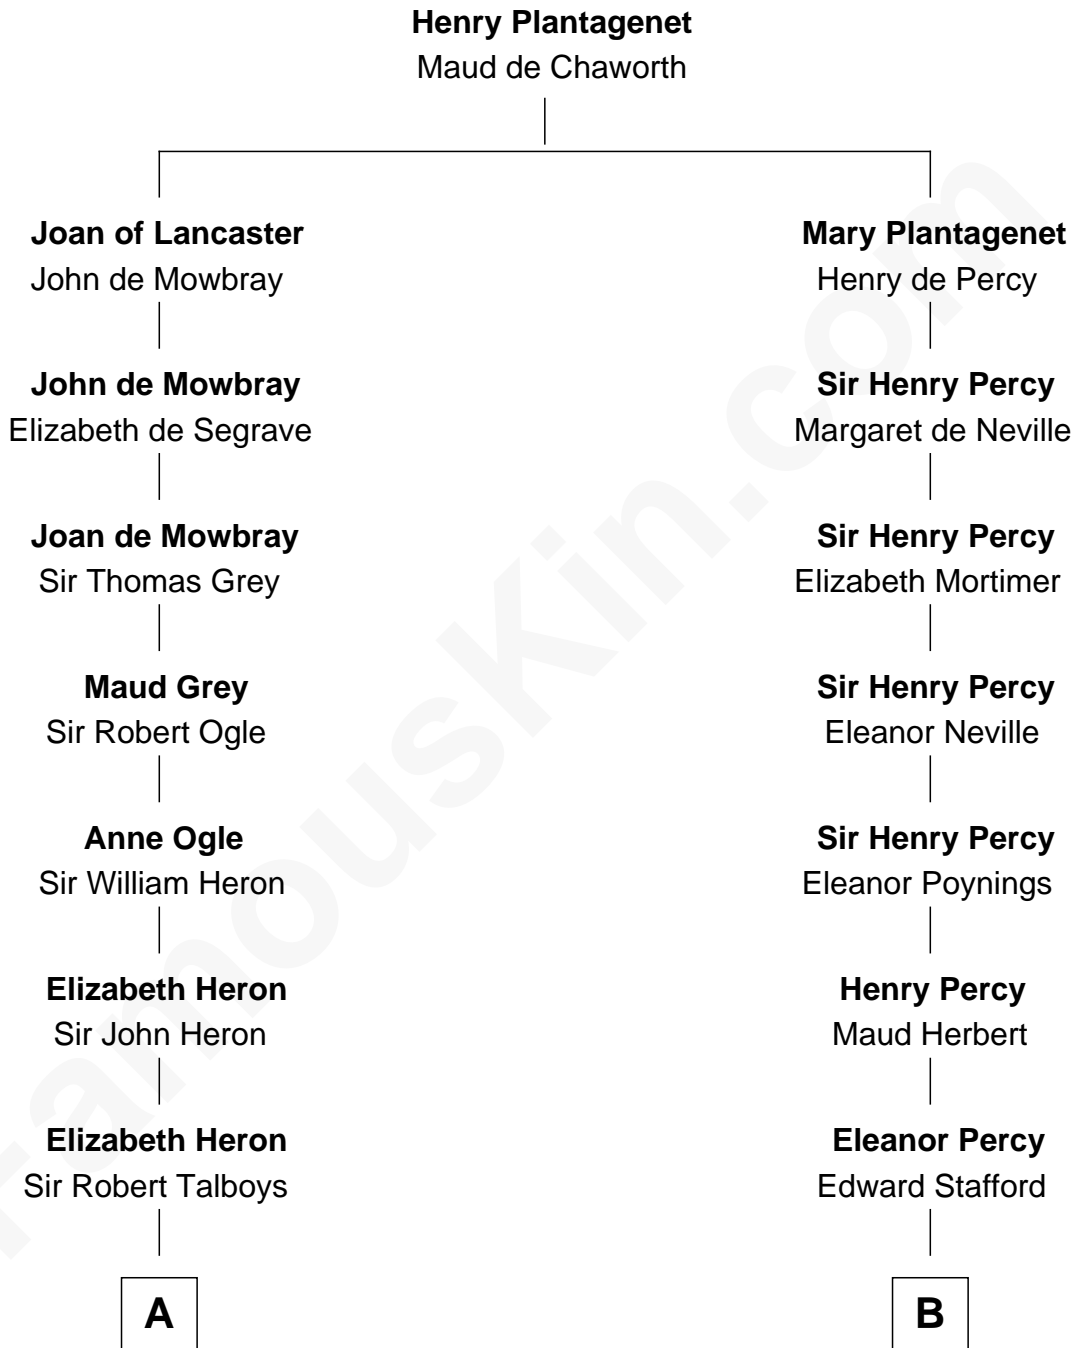

**FamousKin.com**  
**Relationship Chart of**  
**Katharine Hepburn**  
*Movie Actress*

15th cousin 5 times removed of  
**Daniel Carroll**  
*Signer of the U.S. Constitution*

**C**

—  
**Martha Ann Spalding**  
Leman Benton Garlinghouse

—  
**Caroline Garlinghouse**  
Alfred Augustus Houghton

—  
**Katharine Martha Houghton**  
Thomas Norval Hepburn

—  
**Katharine Hepburn**  
*Movie Actress*

FamousKin.com