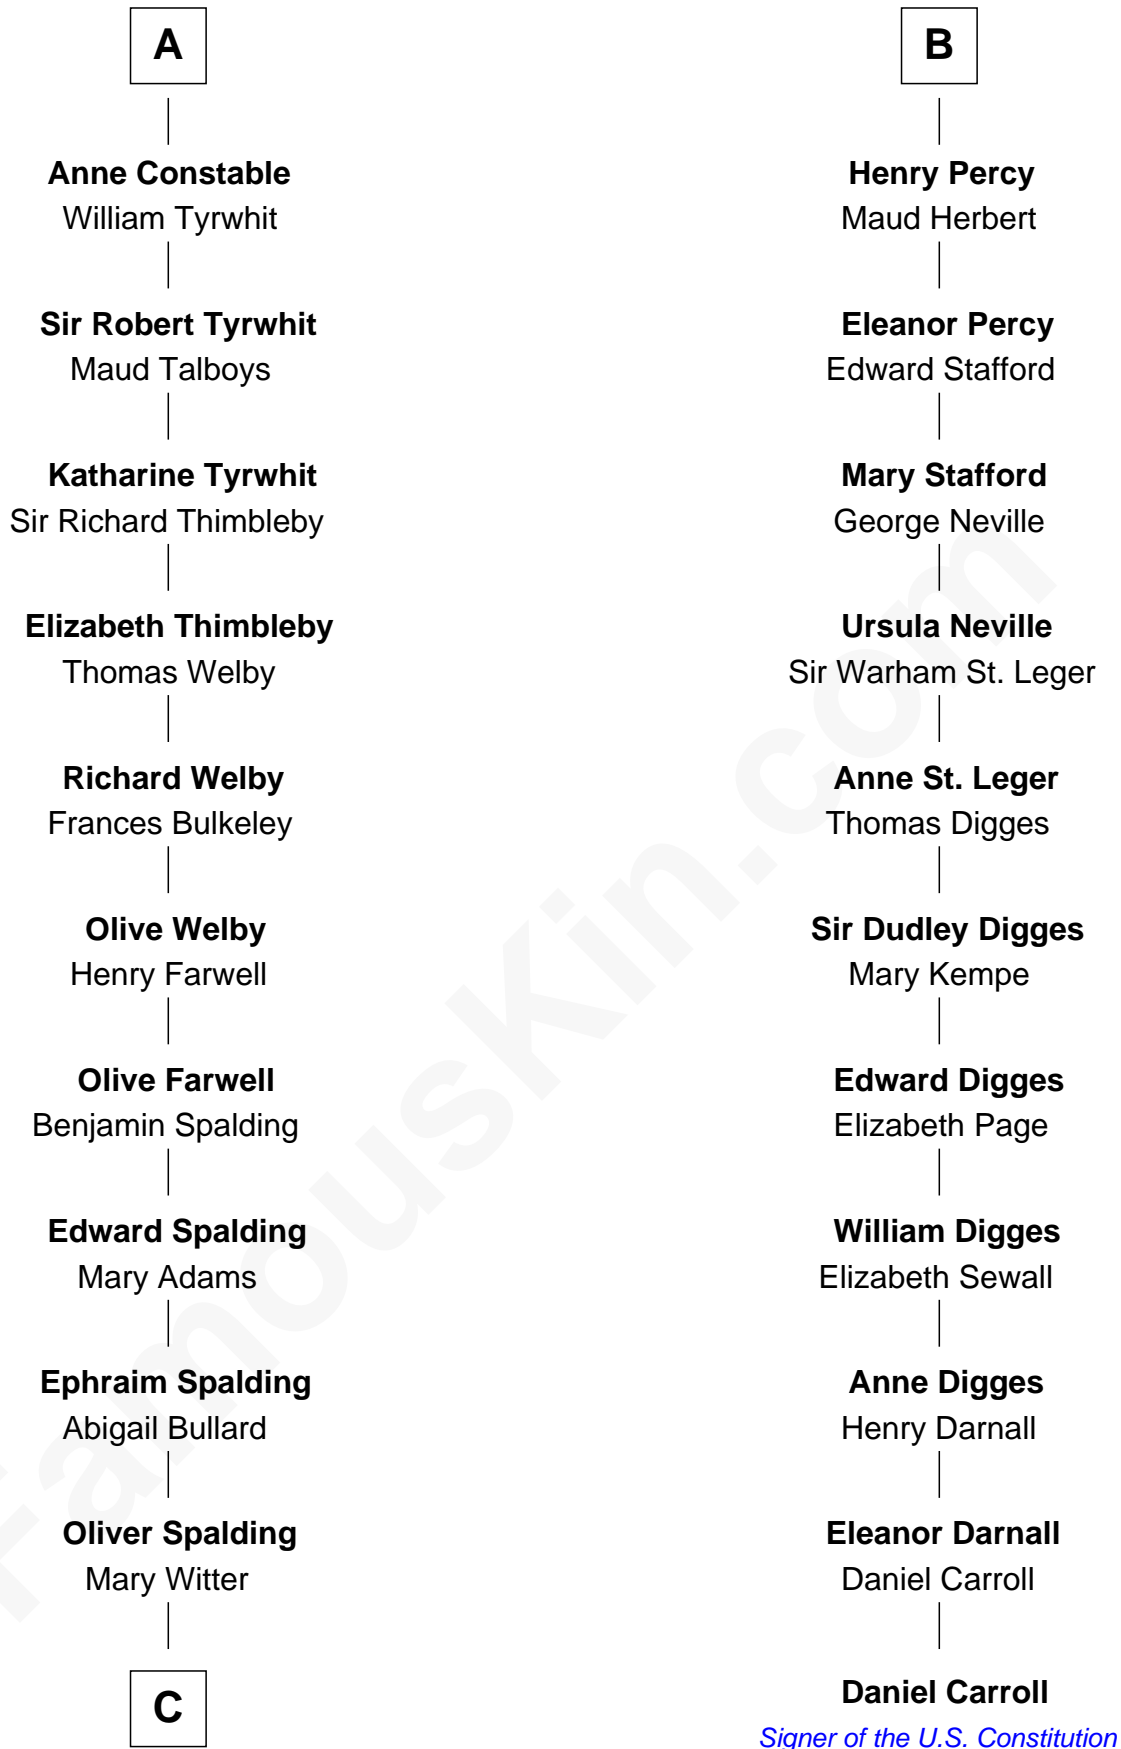

**FamousKin.com**  
**Relationship Chart of**  
**Katharine Hepburn**  
*Movie Actress*

17th cousin 4 times removed of  
**Daniel Carroll**  
*Signer of the U.S. Constitution*

**C**

Erastus Spalding

Jennet Mack

Martha Ann Spalding

Leman Benton Garlinghouse

Caroline Garlinghouse

Alfred Augustus Houghton

Katharine Martha Houghton

Thomas Norval Hepburn

Katharine Hepburn

*Movie Actress*