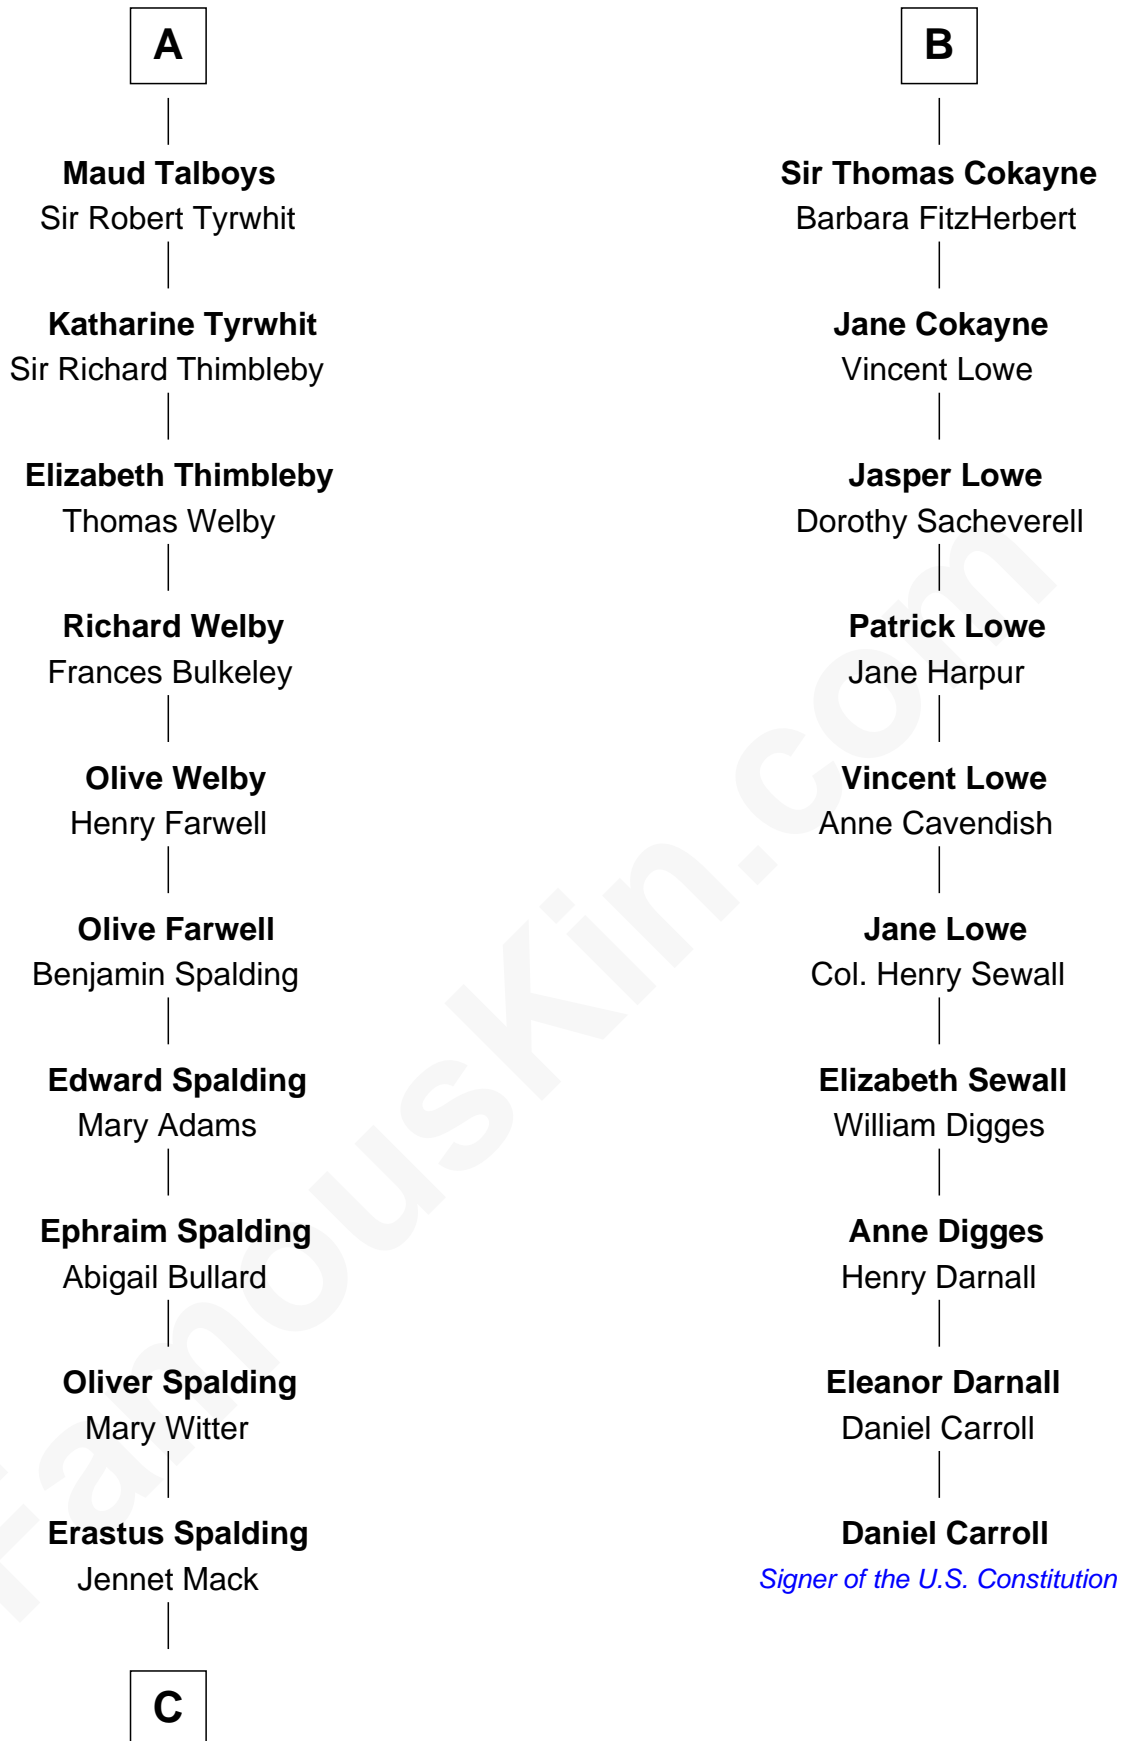

FamousKin.com
Relationship Chart of
Katharine Hepburn
Movie Actress

16th cousin 4 times removed of
Daniel Carroll
Signer of the U.S. Constitution

C

—
Martha Ann Spalding
Leman Benton Garlinghouse

—
Caroline Garlinghouse
Alfred Augustus Houghton

—
Katharine Martha Houghton
Thomas Norval Hepburn

—
Katharine Hepburn
Movie Actress

FamousKin.com