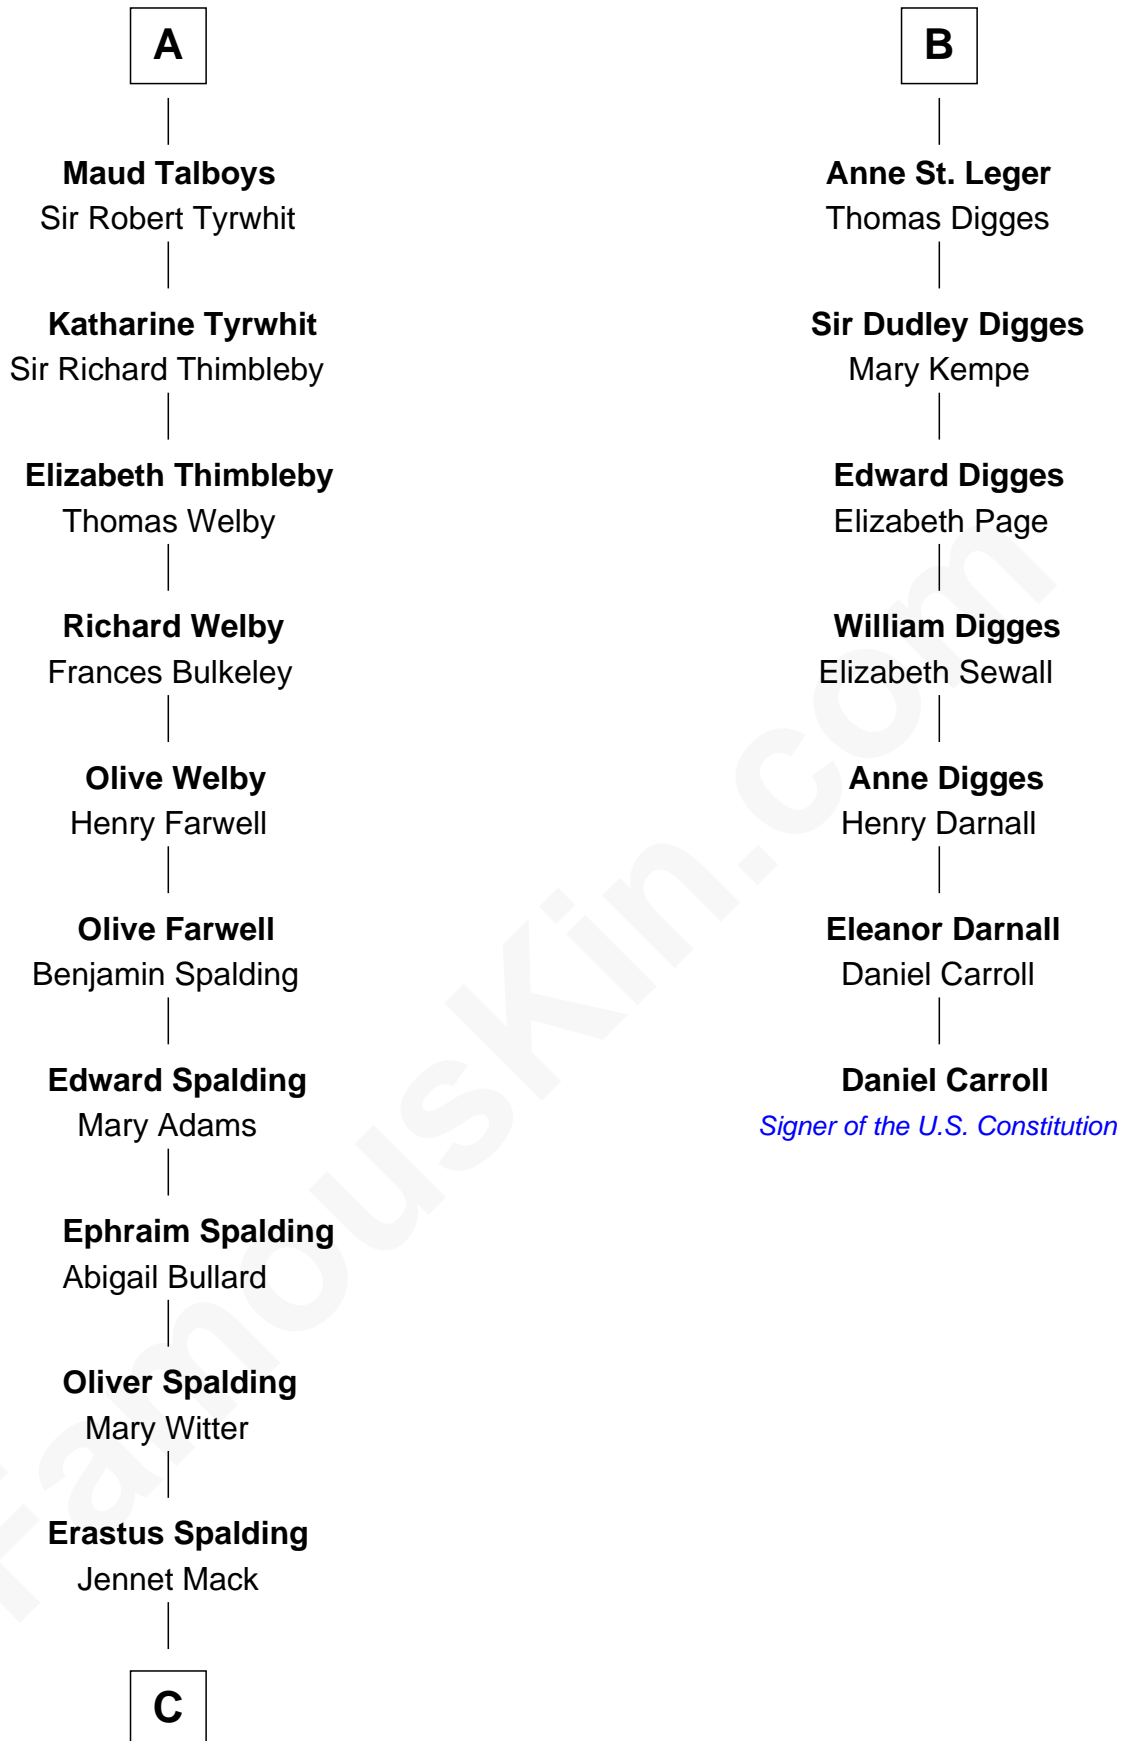

FamousKin.com
Relationship Chart of
Katharine Hepburn
Movie Actress

13th cousin 7 times removed of
Daniel Carroll
Signer of the U.S. Constitution

C

—
Martha Ann Spalding
Leman Benton Garlinghouse

—
Caroline Garlinghouse
Alfred Augustus Houghton

—
Katharine Martha Houghton
Thomas Norval Hepburn

—
Katharine Hepburn
Movie Actress

FamousKin.com