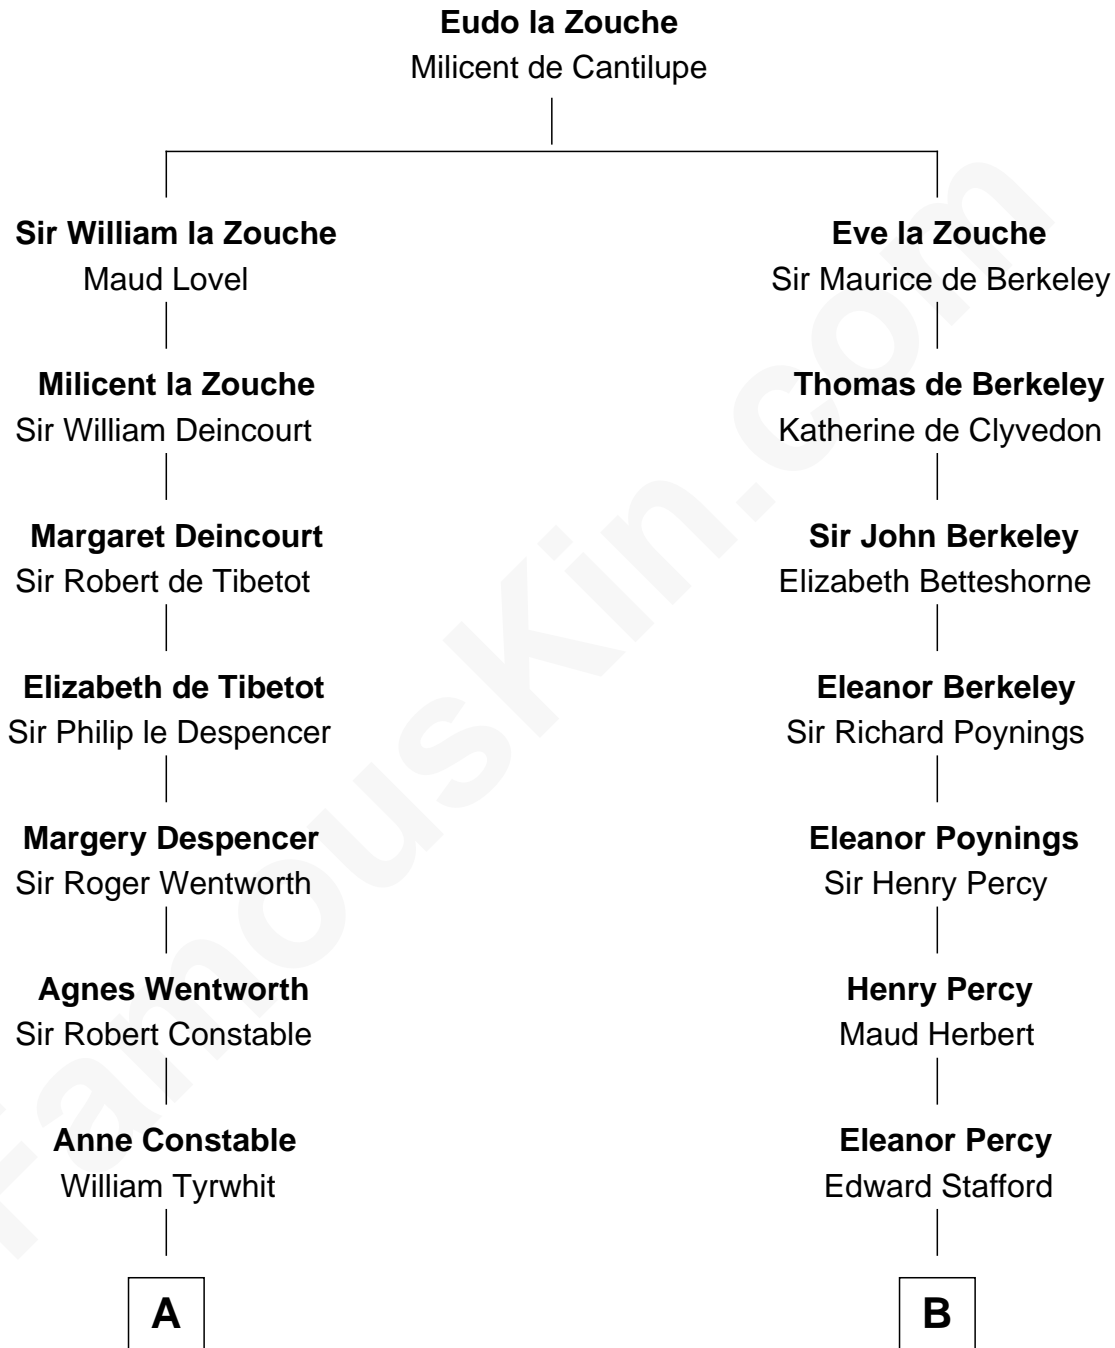

FamousKin.com
Relationship Chart of
Katharine Hepburn
Movie Actress

15th cousin 5 times removed of
Daniel Carroll
Signer of the U.S. Constitution

C

—
Martha Ann Spalding
Leman Benton Garlinghouse

—
Caroline Garlinghouse
Alfred Augustus Houghton

—
Katharine Martha Houghton
Thomas Norval Hepburn

—
Katharine Hepburn
Movie Actress

FamousKin.com