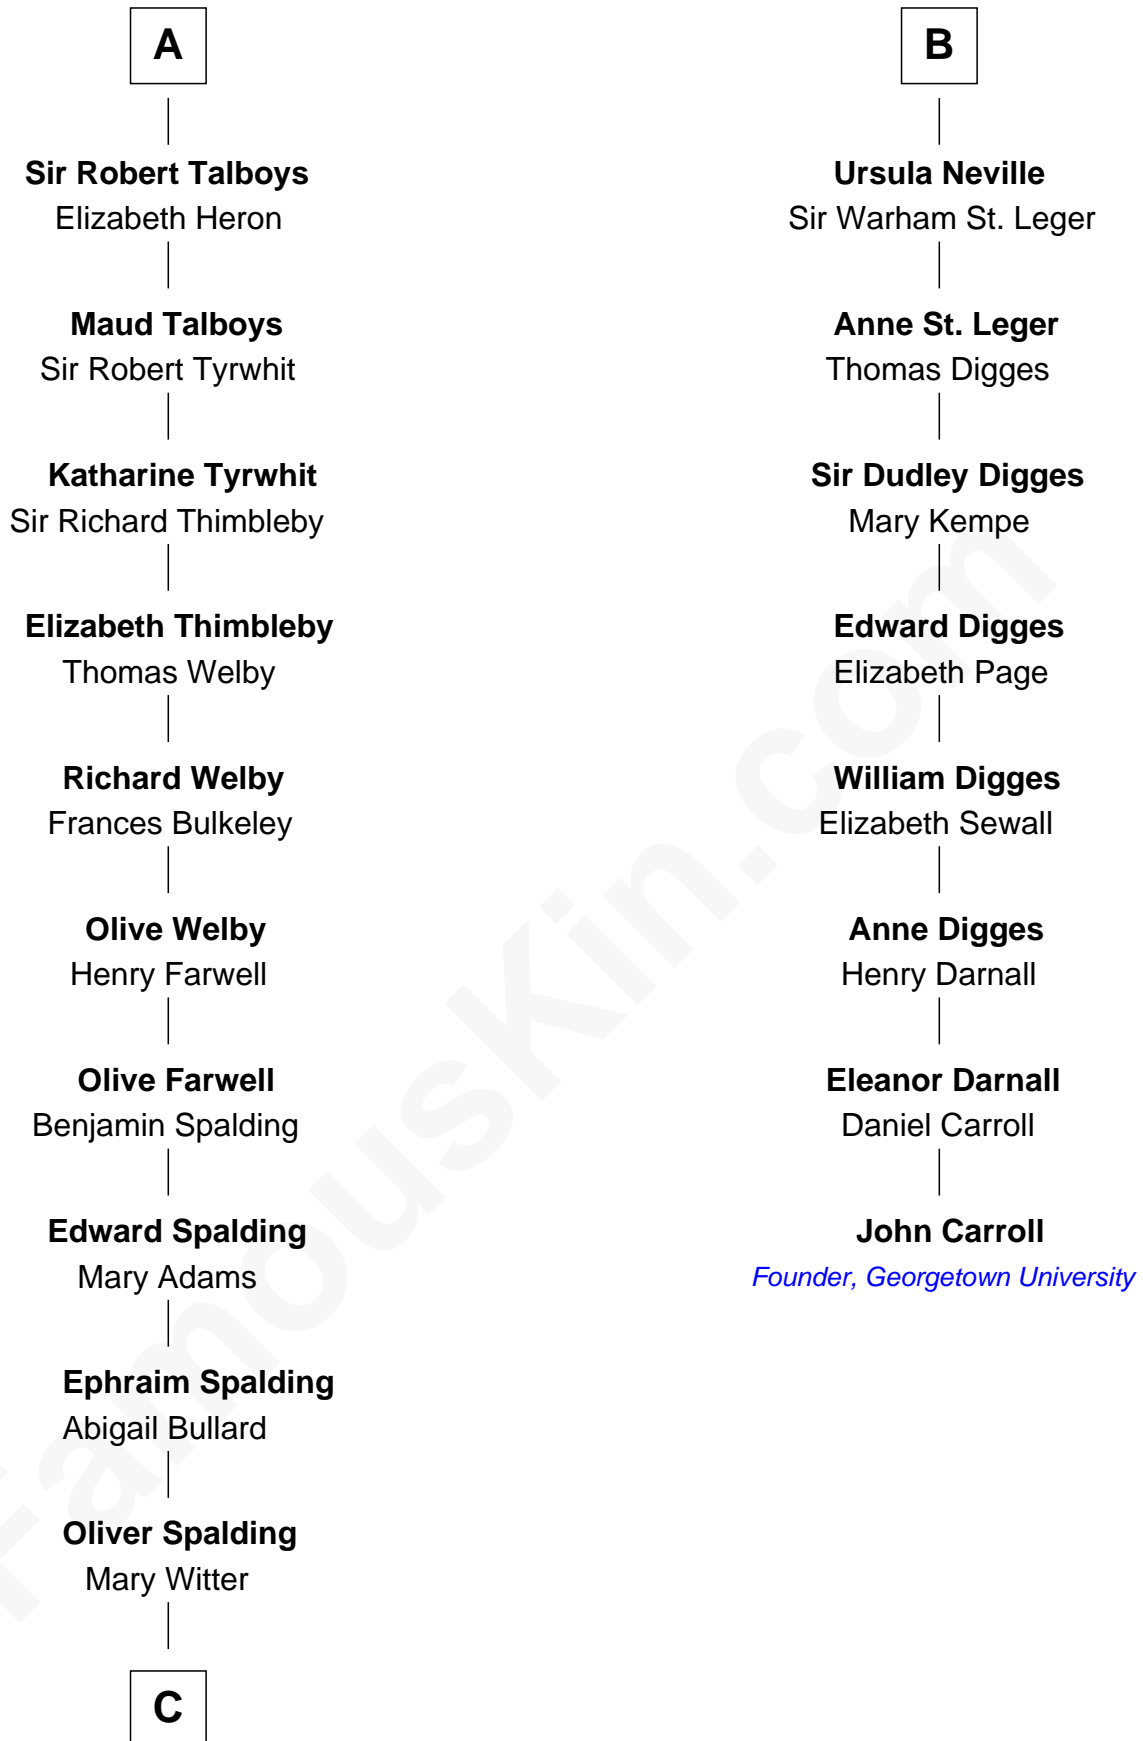

FamousKin.com
Relationship Chart of
Katharine Hepburn
Movie Actress

14th cousin 7 times removed of
John Carroll
Founder of Georgetown University

C

Erastus Spalding

Jennet Mack

Martha Ann Spalding

Leman Benton Garlinghouse

Caroline Garlinghouse

Alfred Augustus Houghton

Katharine Martha Houghton

Thomas Norval Hepburn

Katharine Hepburn

Movie Actress