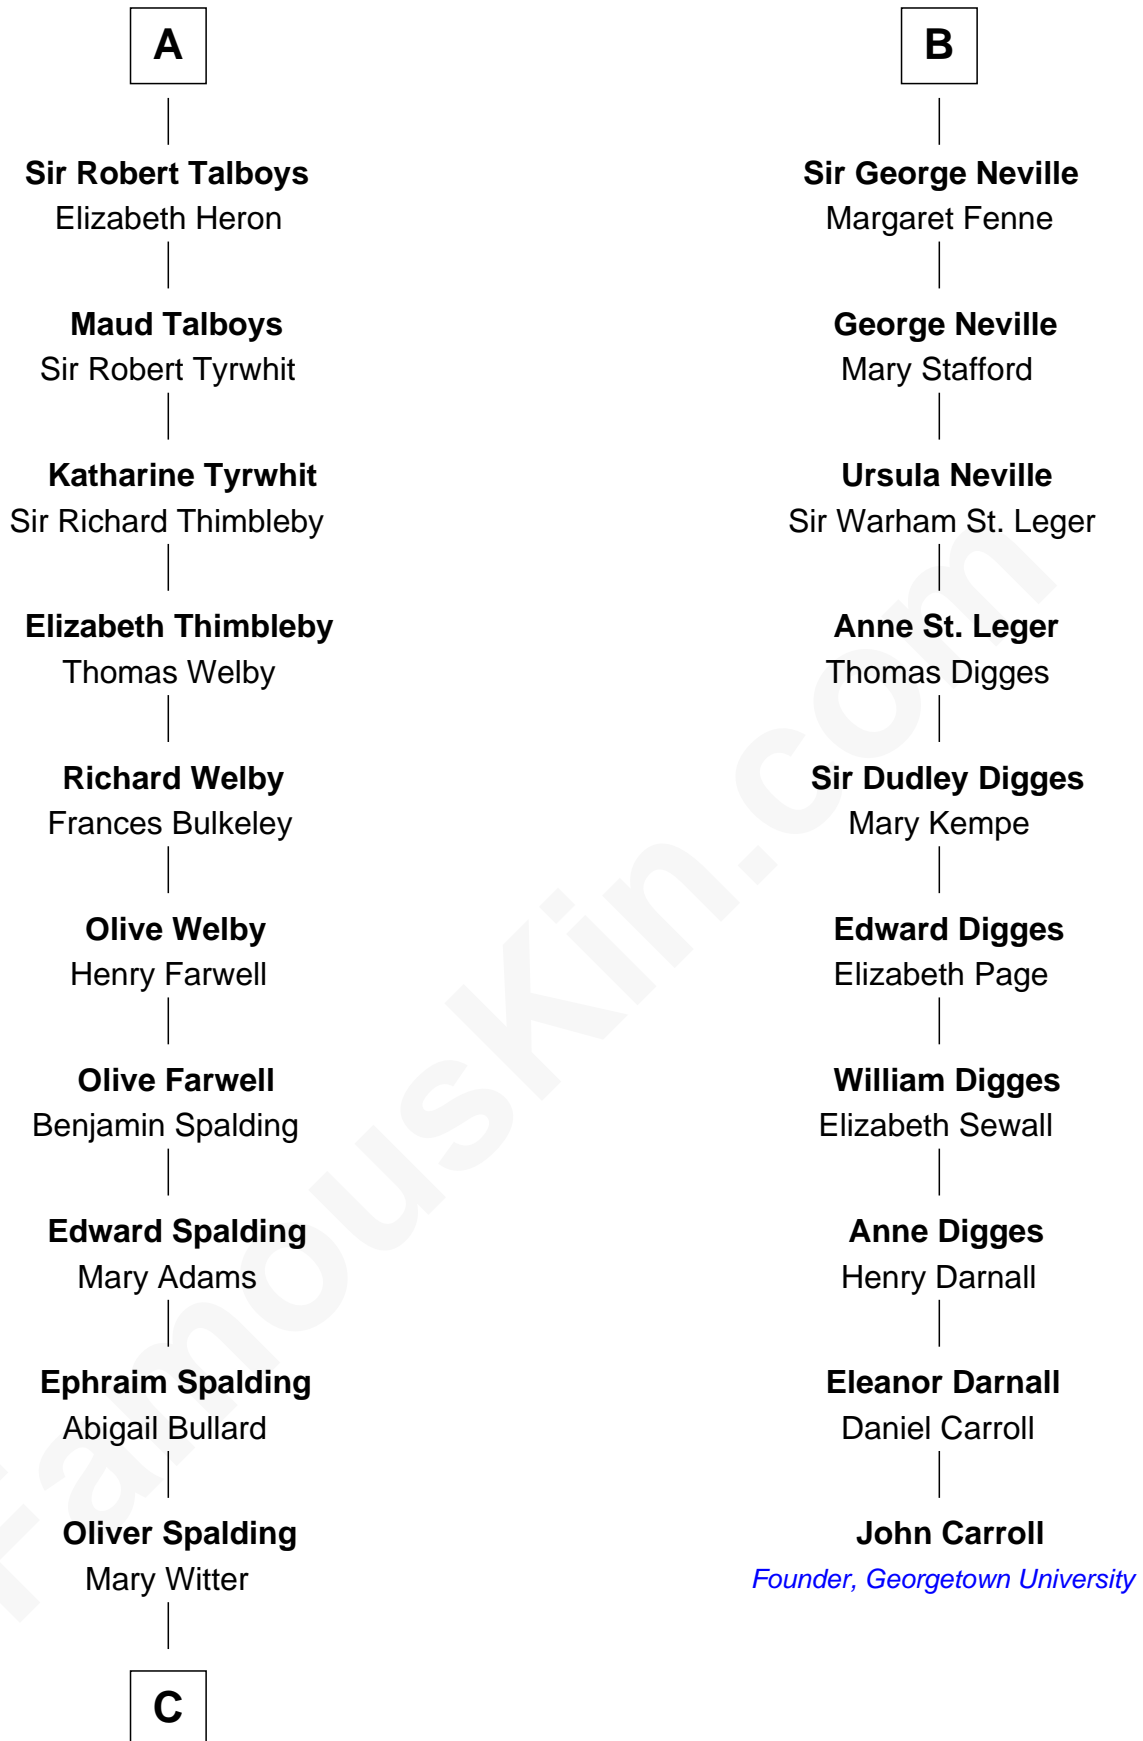

## Relationship Chart of

### Katharine Hepburn

Movie Actress

16th cousin 5 times removed of

### John Carroll

Founder of Georgetown University

**C**

Erastus Spalding

Jennet Mack

Martha Ann Spalding

Leman Benton Garlinghouse

Caroline Garlinghouse