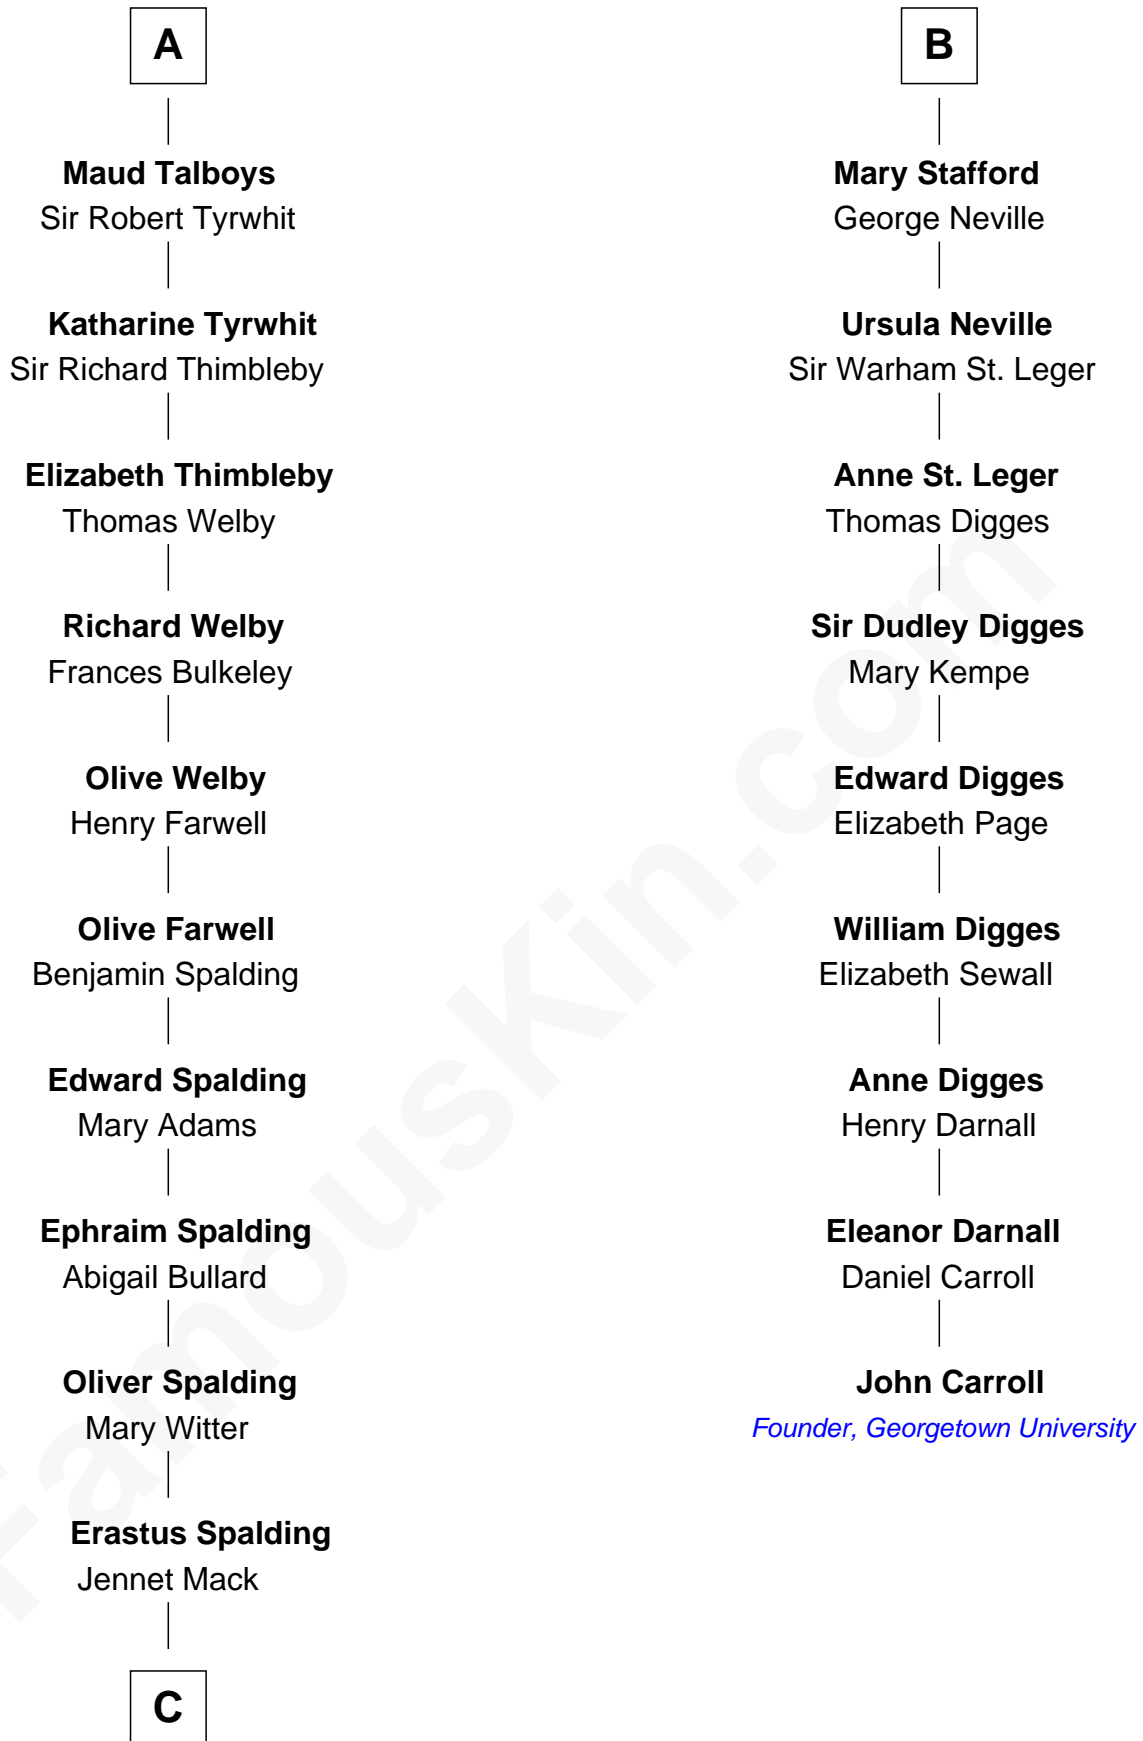

FamousKin.com
Relationship Chart of
Katharine Hepburn
Movie Actress

15th cousin 5 times removed of
John Carroll
Founder of Georgetown University

C

—
Martha Ann Spalding
Leman Benton Garlinghouse

—
Caroline Garlinghouse
Alfred Augustus Houghton

—
Katharine Martha Houghton
Thomas Norval Hepburn

—
Katharine Hepburn
Movie Actress

FamousKin.com