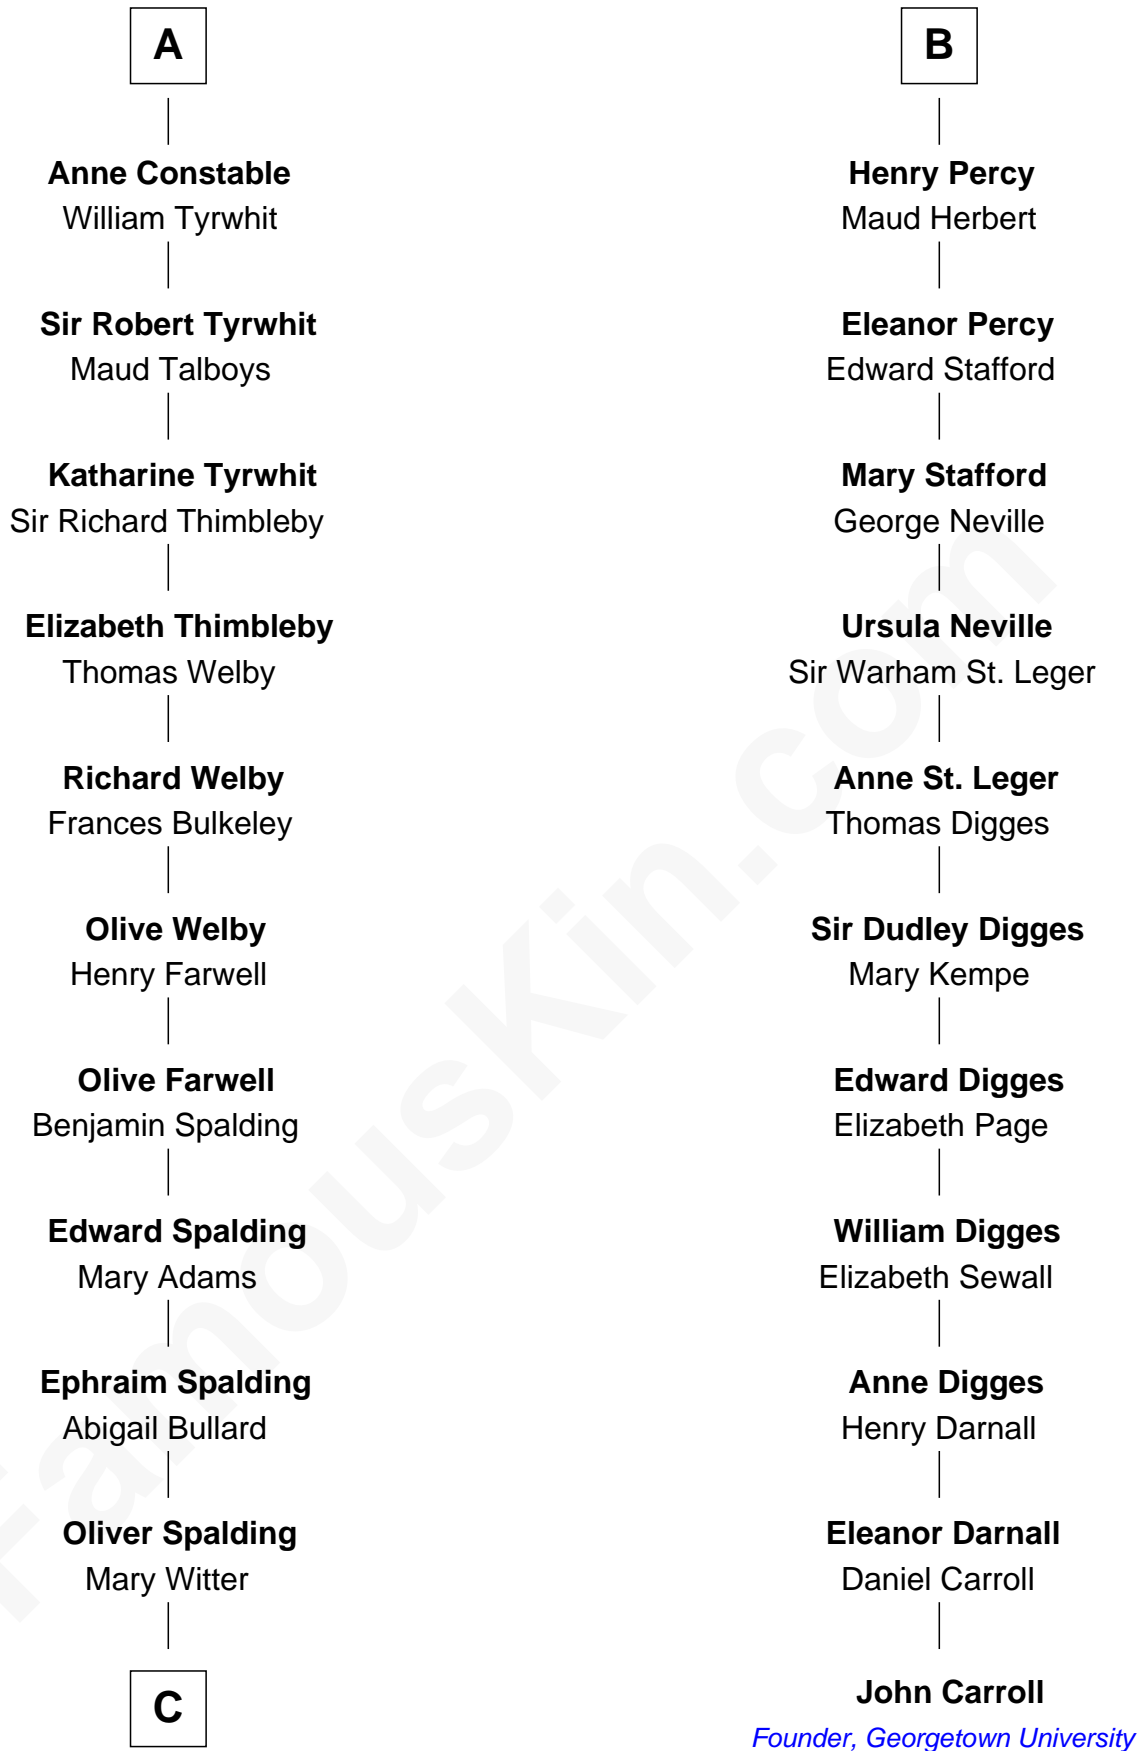

FamousKin.com
Relationship Chart of
Katharine Hepburn
Movie Actress

17th cousin 4 times removed of
John Carroll
Founder of Georgetown University

C

Erastus Spalding

Jennet Mack

Martha Ann Spalding

Leman Benton Garlinghouse

Caroline Garlinghouse

Alfred Augustus Houghton

Katharine Martha Houghton

Thomas Norval Hepburn

Katharine Hepburn

Movie Actress