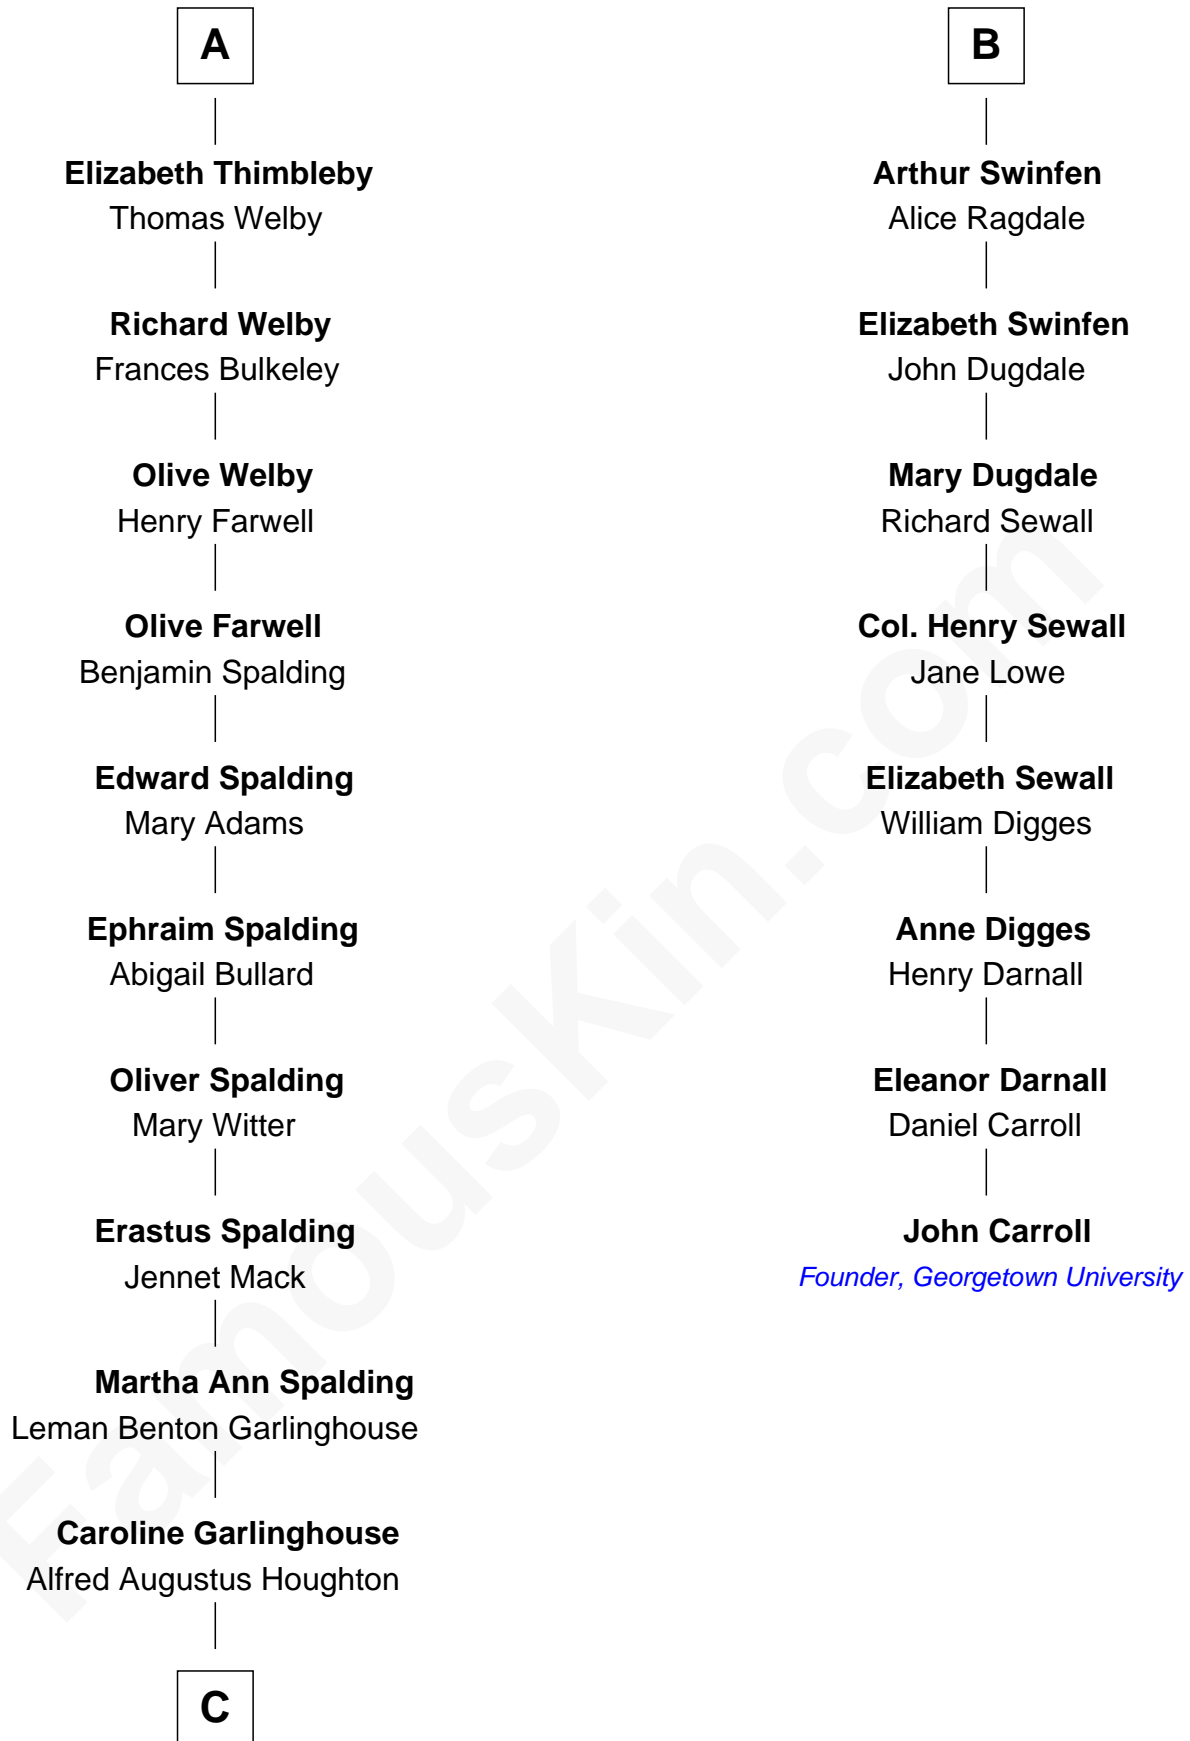

FamousKin.com
Relationship Chart of
Katharine Hepburn
Movie Actress

14th cousin 4 times removed of
John Carroll
Founder of Georgetown University

C

|
Katharine Martha Houghton

Thomas Norval Hepburn

|
Katharine Hepburn