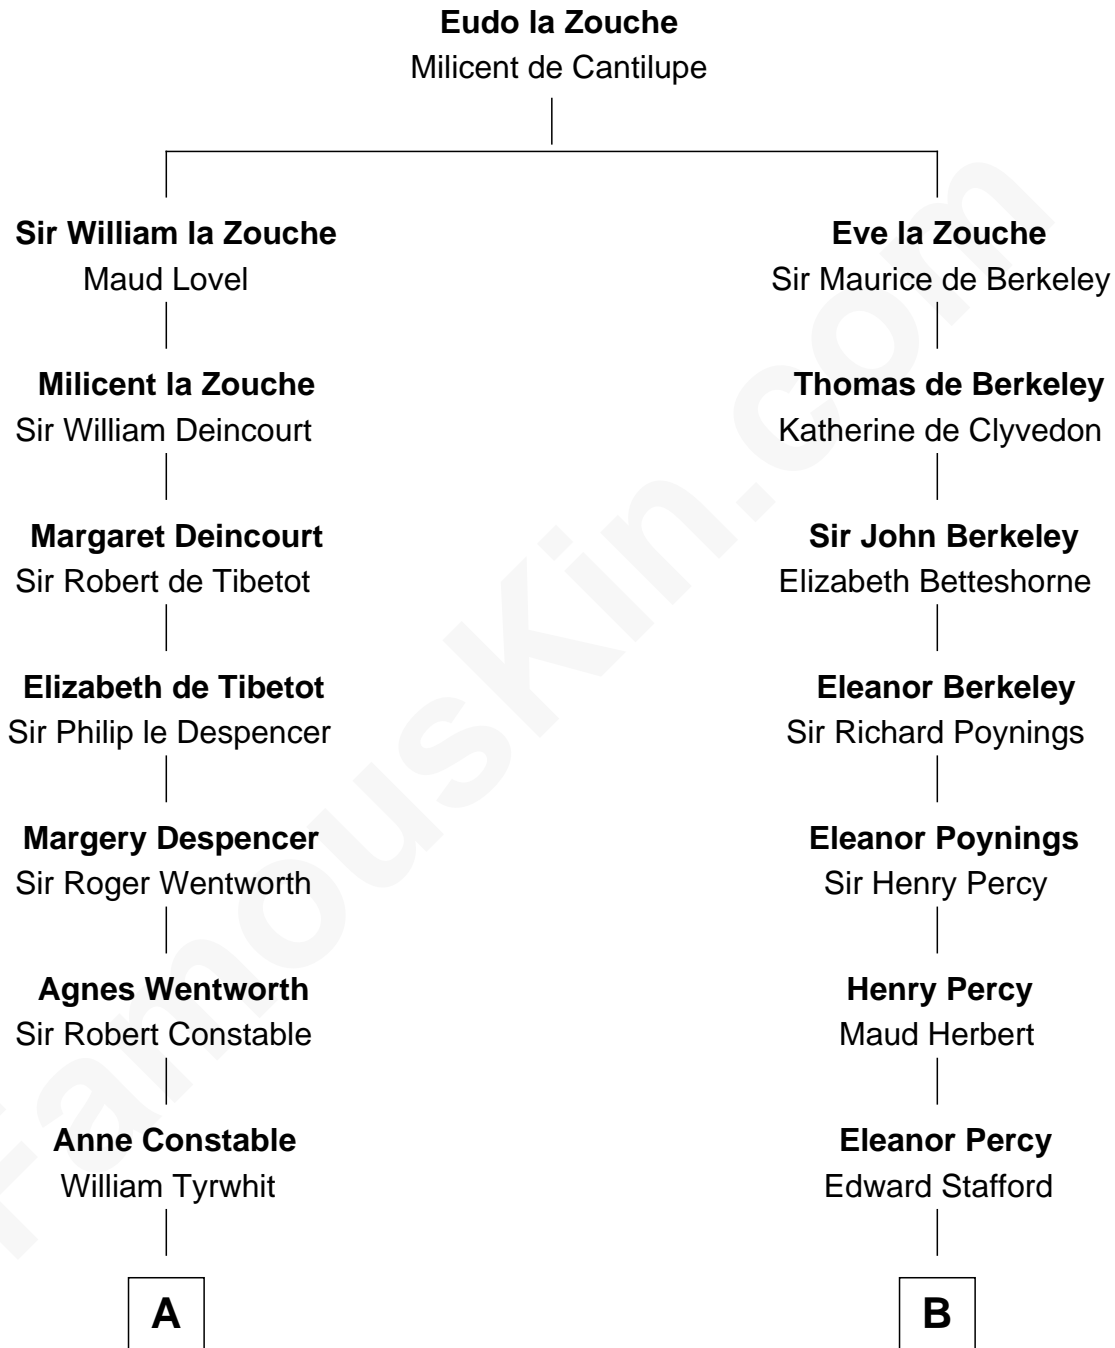

FamousKin.com
Relationship Chart of
Katharine Hepburn
Movie Actress

15th cousin 5 times removed of
John Carroll
Founder of Georgetown University

C

—
Martha Ann Spalding
Leman Benton Garlinghouse

—
Caroline Garlinghouse
Alfred Augustus Houghton

—
Katharine Martha Houghton
Thomas Norval Hepburn

—
Katharine Hepburn
Movie Actress

FamousKin.com