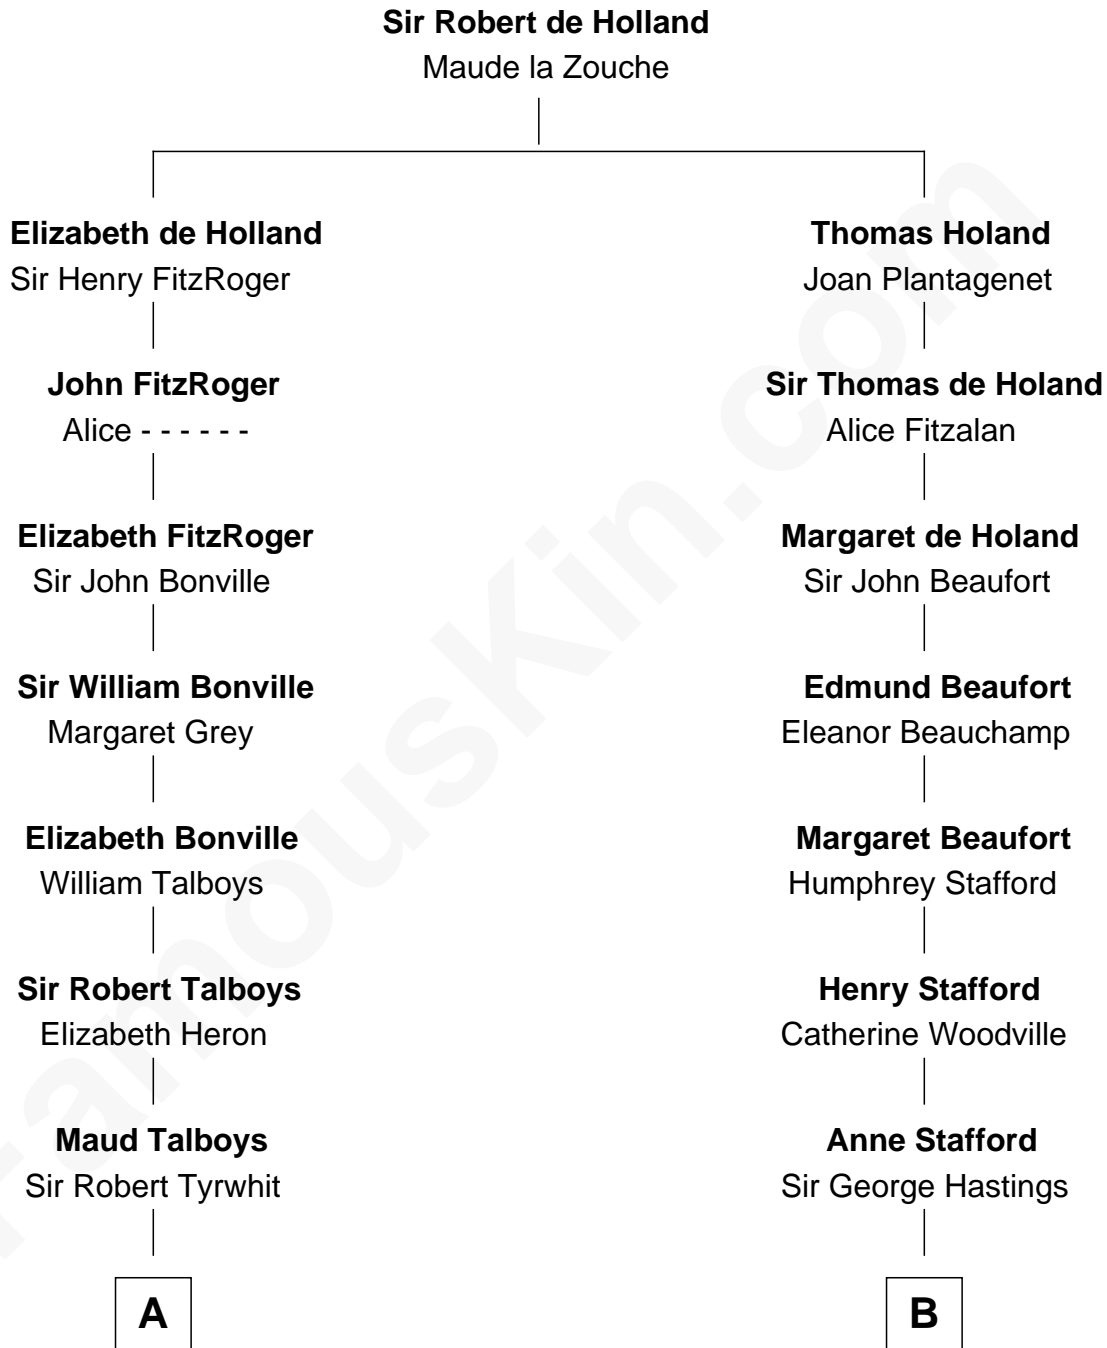

FamousKin.com
Relationship Chart of
Katharine Hepburn
Movie Actress

17th cousin 2 times removed of
Lewis Carroll
Author of Alice in Wonderland

C

—
Caroline Garlinghouse
Alfred Augustus Houghton

—
Katharine Martha Houghton
Thomas Norval Hepburn

—
Katharine Hepburn
Movie Actress

FamousKin.com