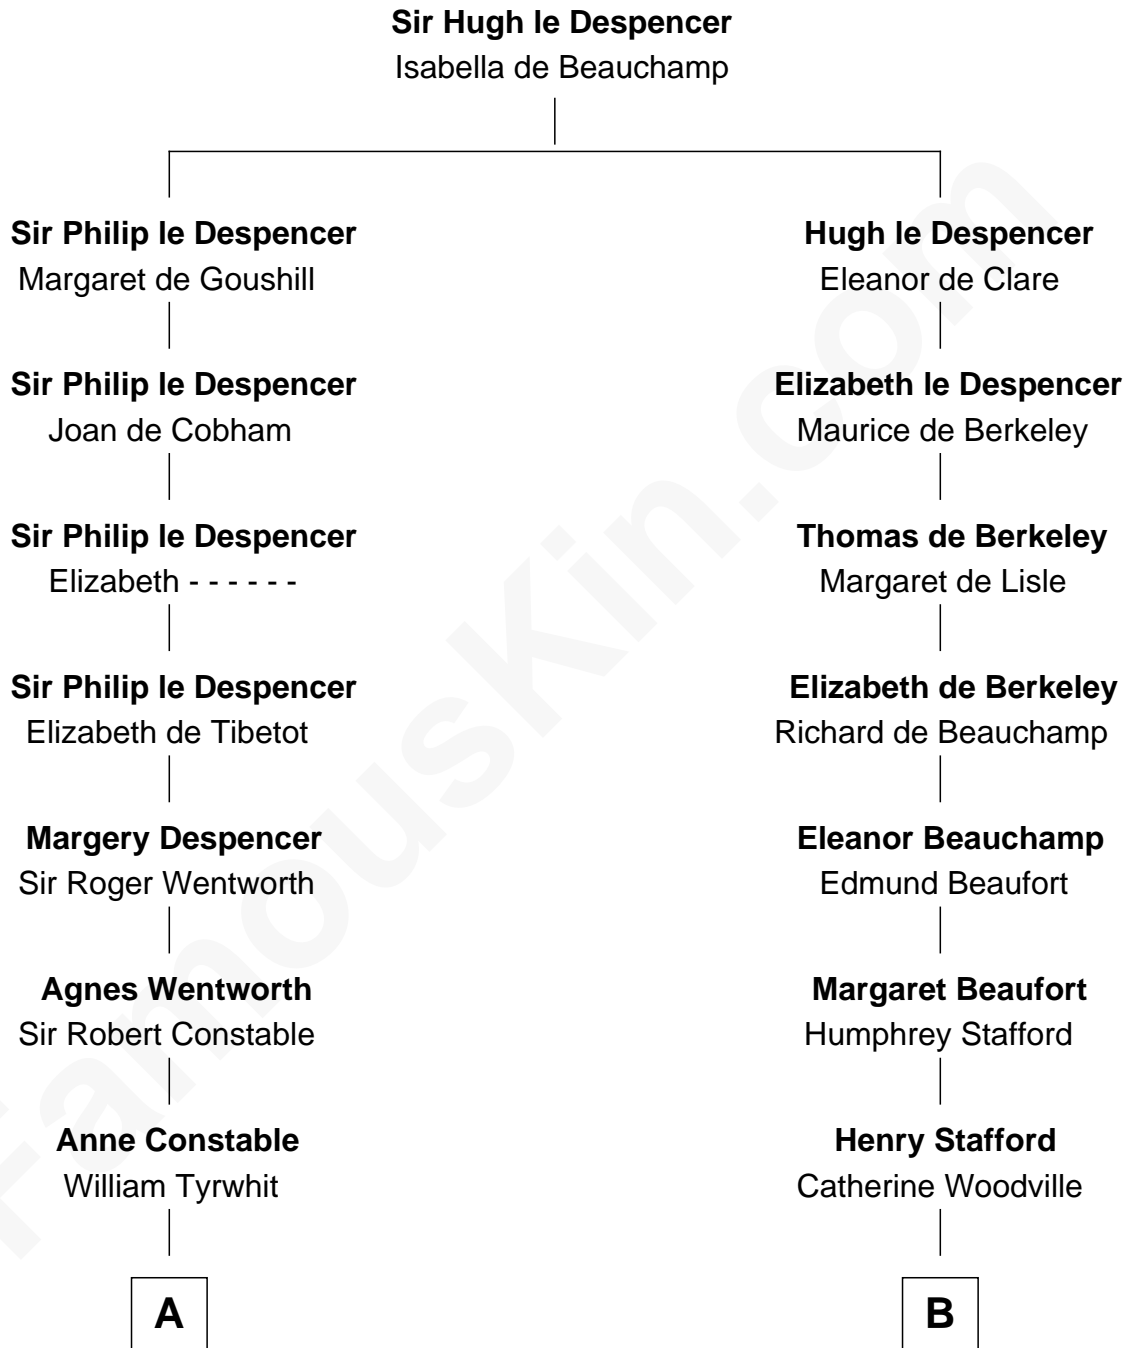

FamousKin.com
Relationship Chart of
Katharine Hepburn
Movie Actress

18th cousin 2 times removed of
Lewis Carroll
Author of Alice in Wonderland

C

Martha Ann Spalding
Leman Benton Garlinghouse

Caroline Garlinghouse
Alfred Augustus Houghton

Katharine Martha Houghton
Thomas Norval Hepburn

Katharine Hepburn
Movie Actress

D

Frances Jane Lutwidge
Rev. Charles Dodgson

Lewis Carroll
Author of Alice in Wonderland

FamousKin.com