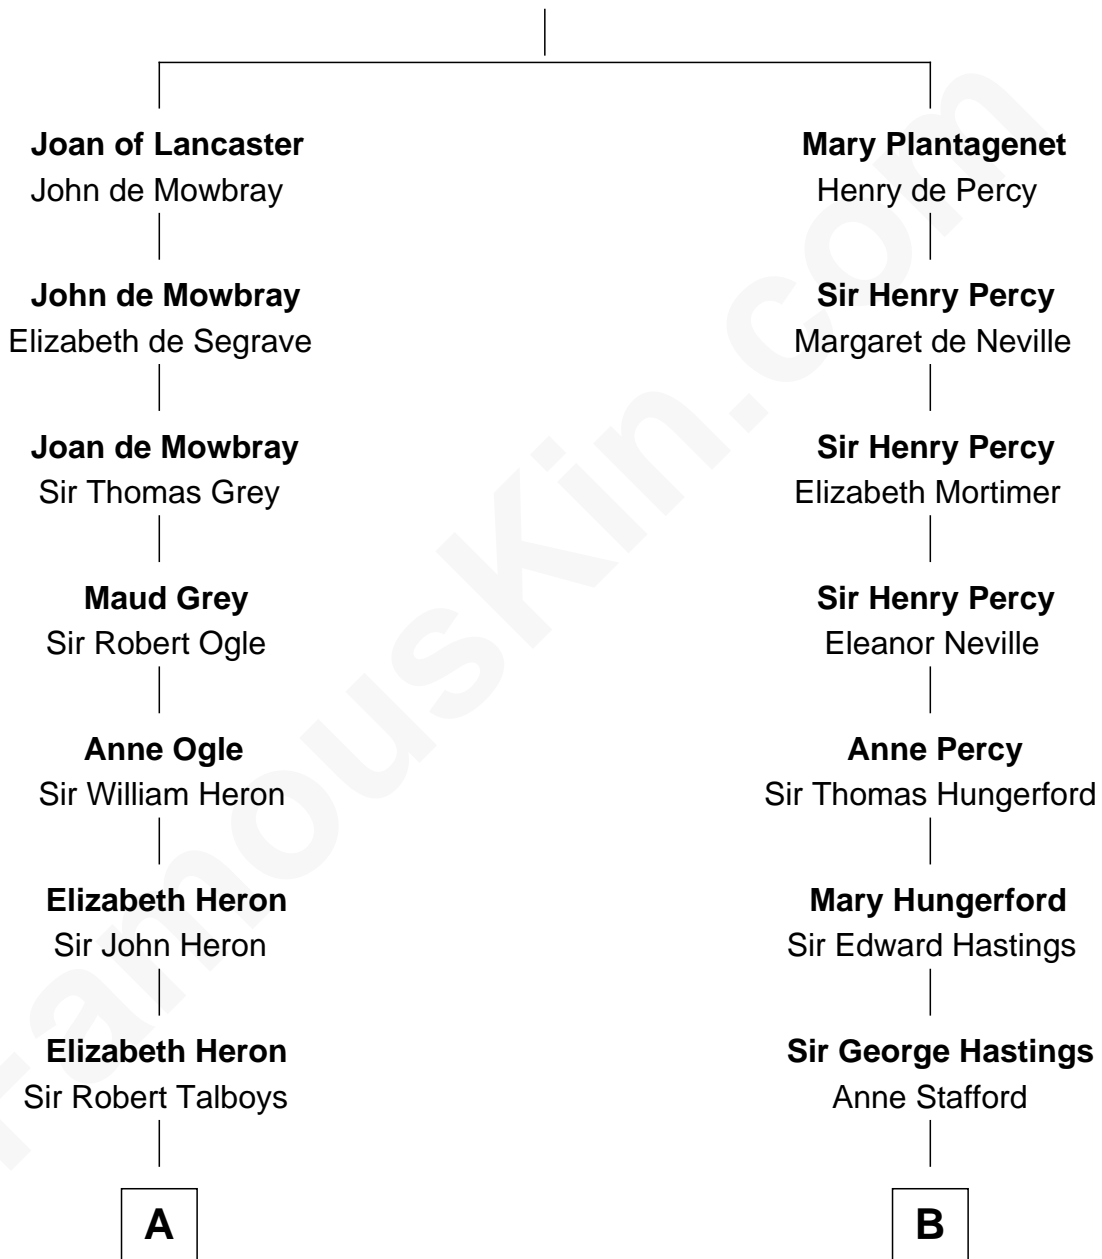

FamousKin.com
Relationship Chart of
Katharine Hepburn
Movie Actress

18th cousin 2 times removed of

E. M. Forster
English Novelist

Henry Plantagenet
 Maud de Chaworth

FamousKin.com