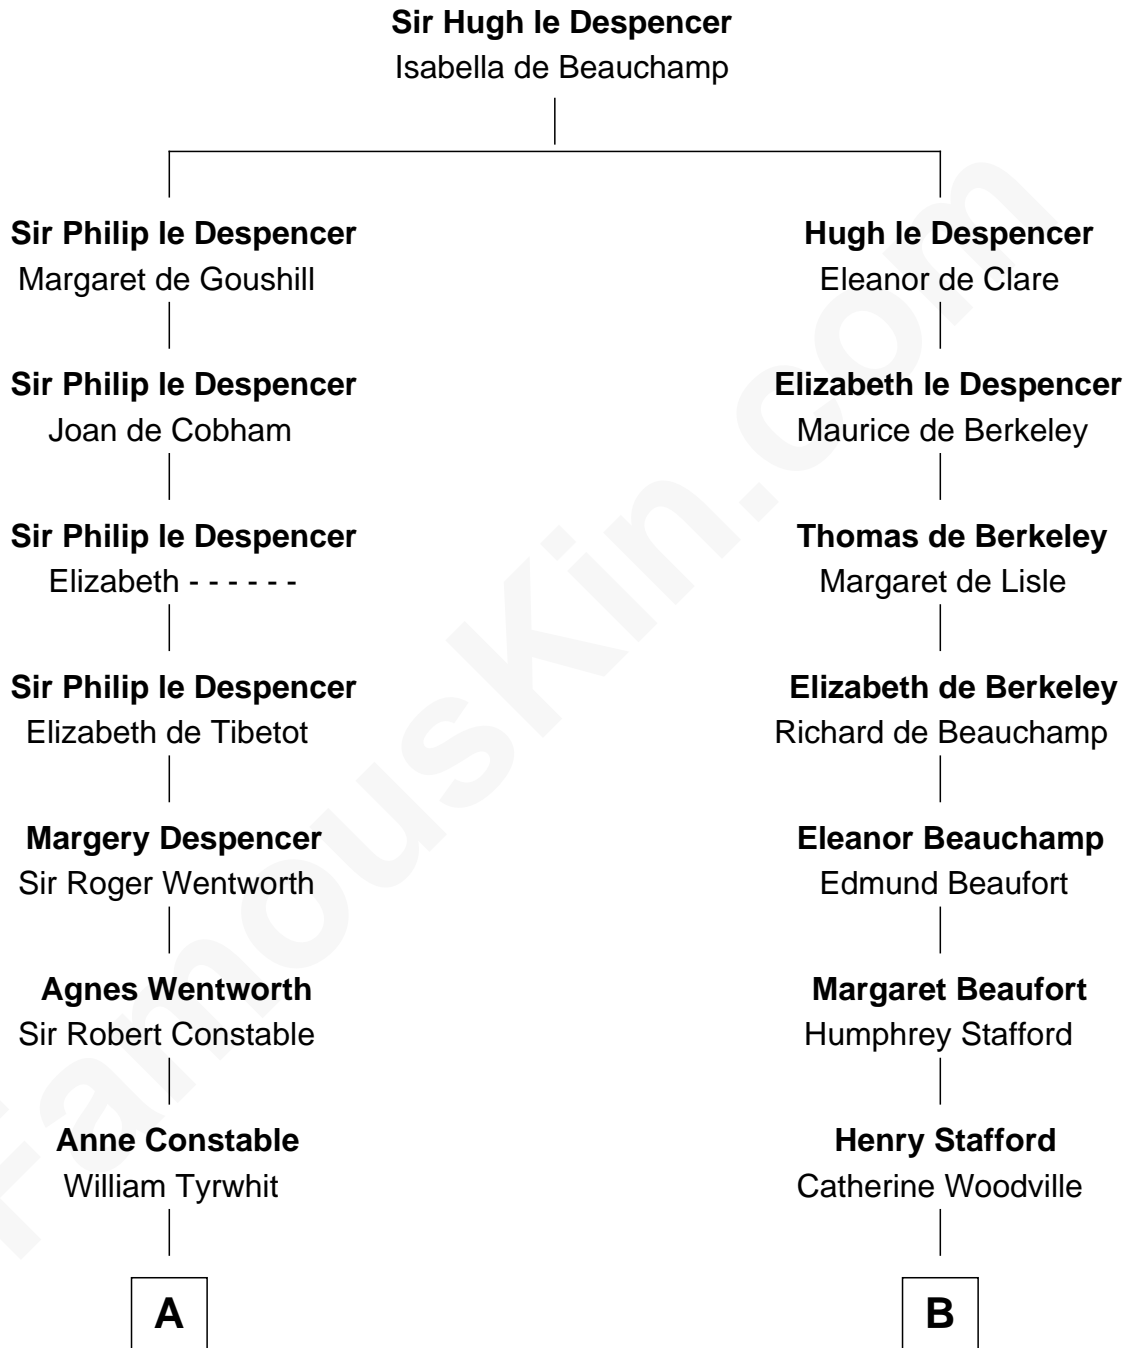

FamousKin.com
Relationship Chart of
Katharine Hepburn
Movie Actress

19th cousin 1 time removed of

E. M. Forster
English Novelist

C

Martha Ann Spalding
Leman Benton Garlinghouse

Caroline Garlinghouse
Alfred Augustus Houghton

Katharine Martha Houghton
Thomas Norval Hepburn

Katharine Hepburn
Movie Actress

D

Laura Thornton
Charles Forster

Edward Morgan Llewellyn Forster
Alice Clara Whichelo

E. M. Forster
English Novelist

FamousKin.com