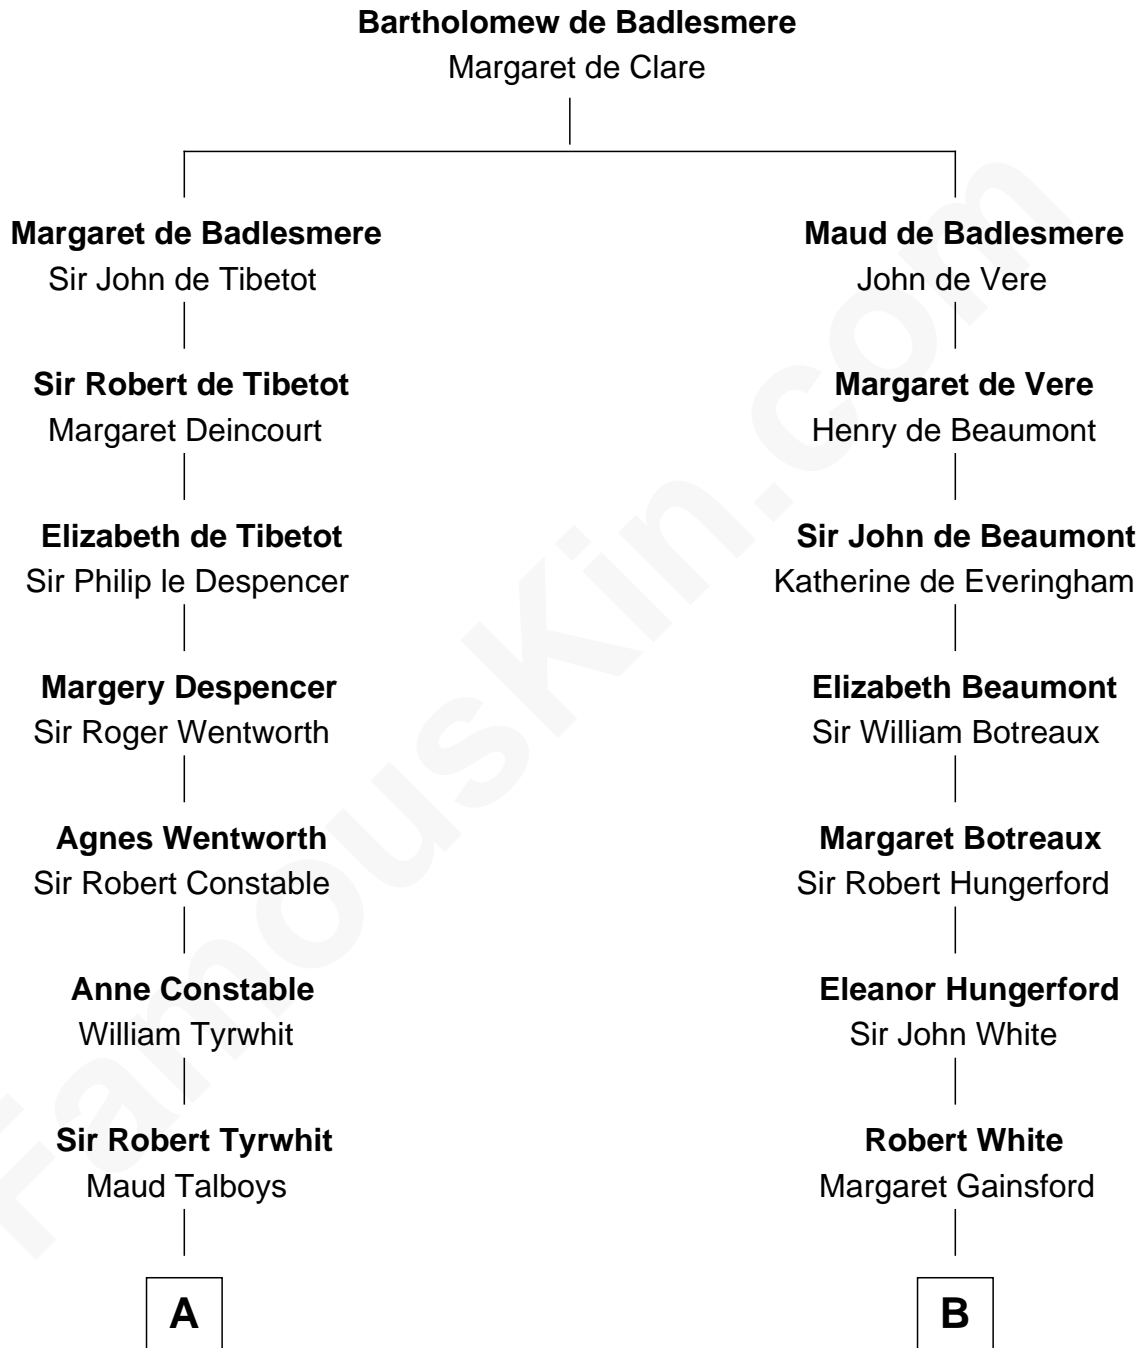

**FamousKin.com**  
**Relationship Chart of**  
**Katharine Hepburn**  
*Movie Actress*

19th cousin 1 time removed of  
**Susana Ferrari Billinghurst**  
*Argentine Aviation Pioneer*

**C**

**Caroline Garlinghouse**  
Alfred Augustus Houghton

**Katharine Martha Houghton**  
Thomas Norval Hepburn

**Katharine Hepburn**  
*Movie Actress*

**D**

**Daniel Mariano Billinghurst**  
Mercedes Merzano

**Lisandro Billinghurst**  
Ana Kidd

**Rosa Laureana Billinghurst**  
Alfredo Ferrari

**Susana Ferrari Billinghurst**  
*Argentine Aviation Pioneer*

FamousKin.com