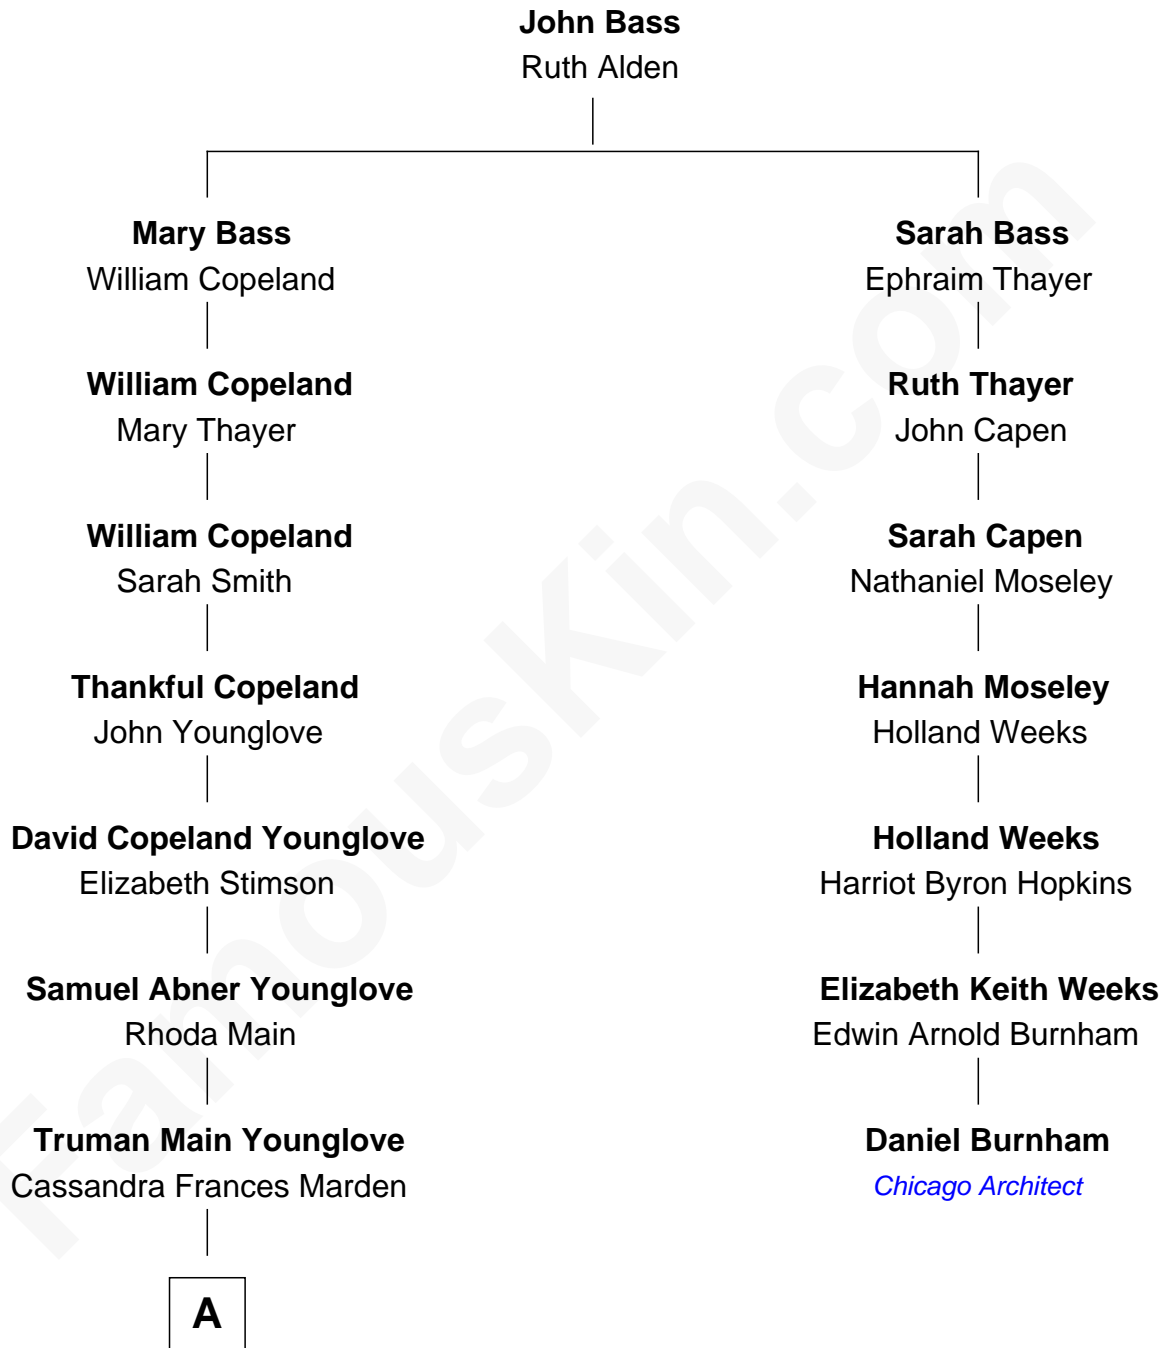

FamousKin.com Relationship Chart of

David Ogden Stiers

Broadway, TV and Movie Actor

6th cousin 3 times removed of

Daniel Burnham

World's Columbian Expo Architect

A

—
Nina May Younglove

Clayton Bunce Stiers

—
Kenneth Truman Stiers

Margaret Elizabeth Ogden

—
David Ogden Stiers

Broadway, TV and Movie Actor

FamousKin.com