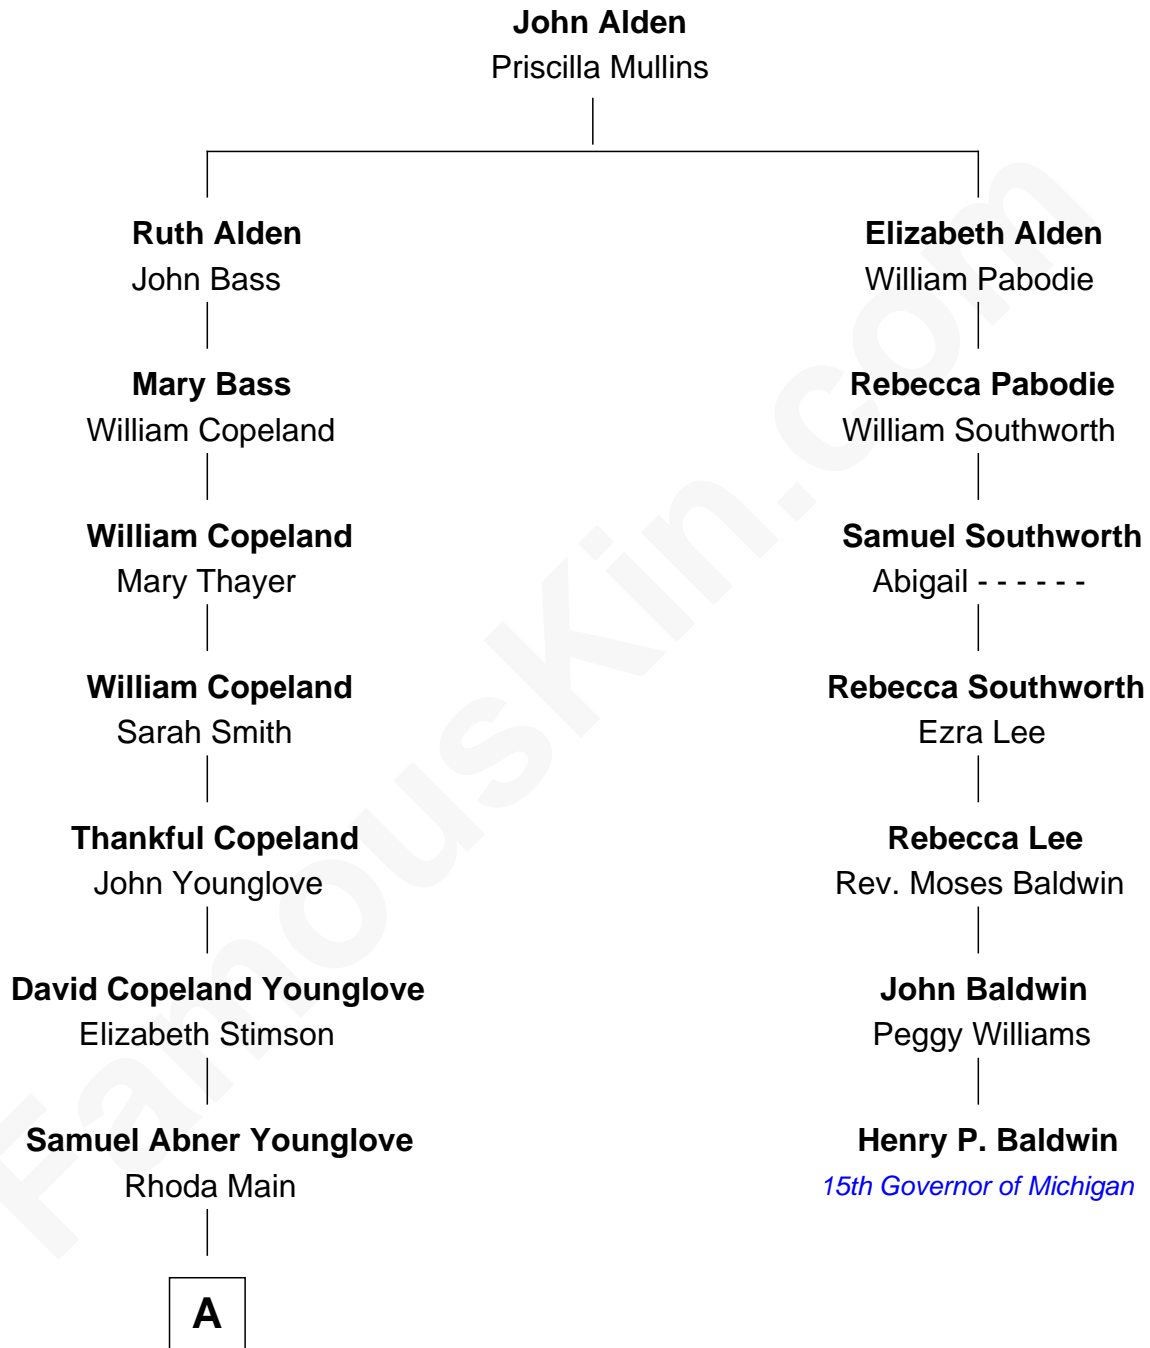

# FamousKin.com

## Relationship Chart of

### David Ogden Stiers

*Broadway, TV and Movie Actor*

6th cousin 4 times removed of

**Henry P. Baldwin**  
*15th Governor of Michigan*

**A**

—  
**Truman Main Younglove**  
Cassandra Frances Marden

—  
**Nina May Younglove**  
Clayton Bunce Stiers