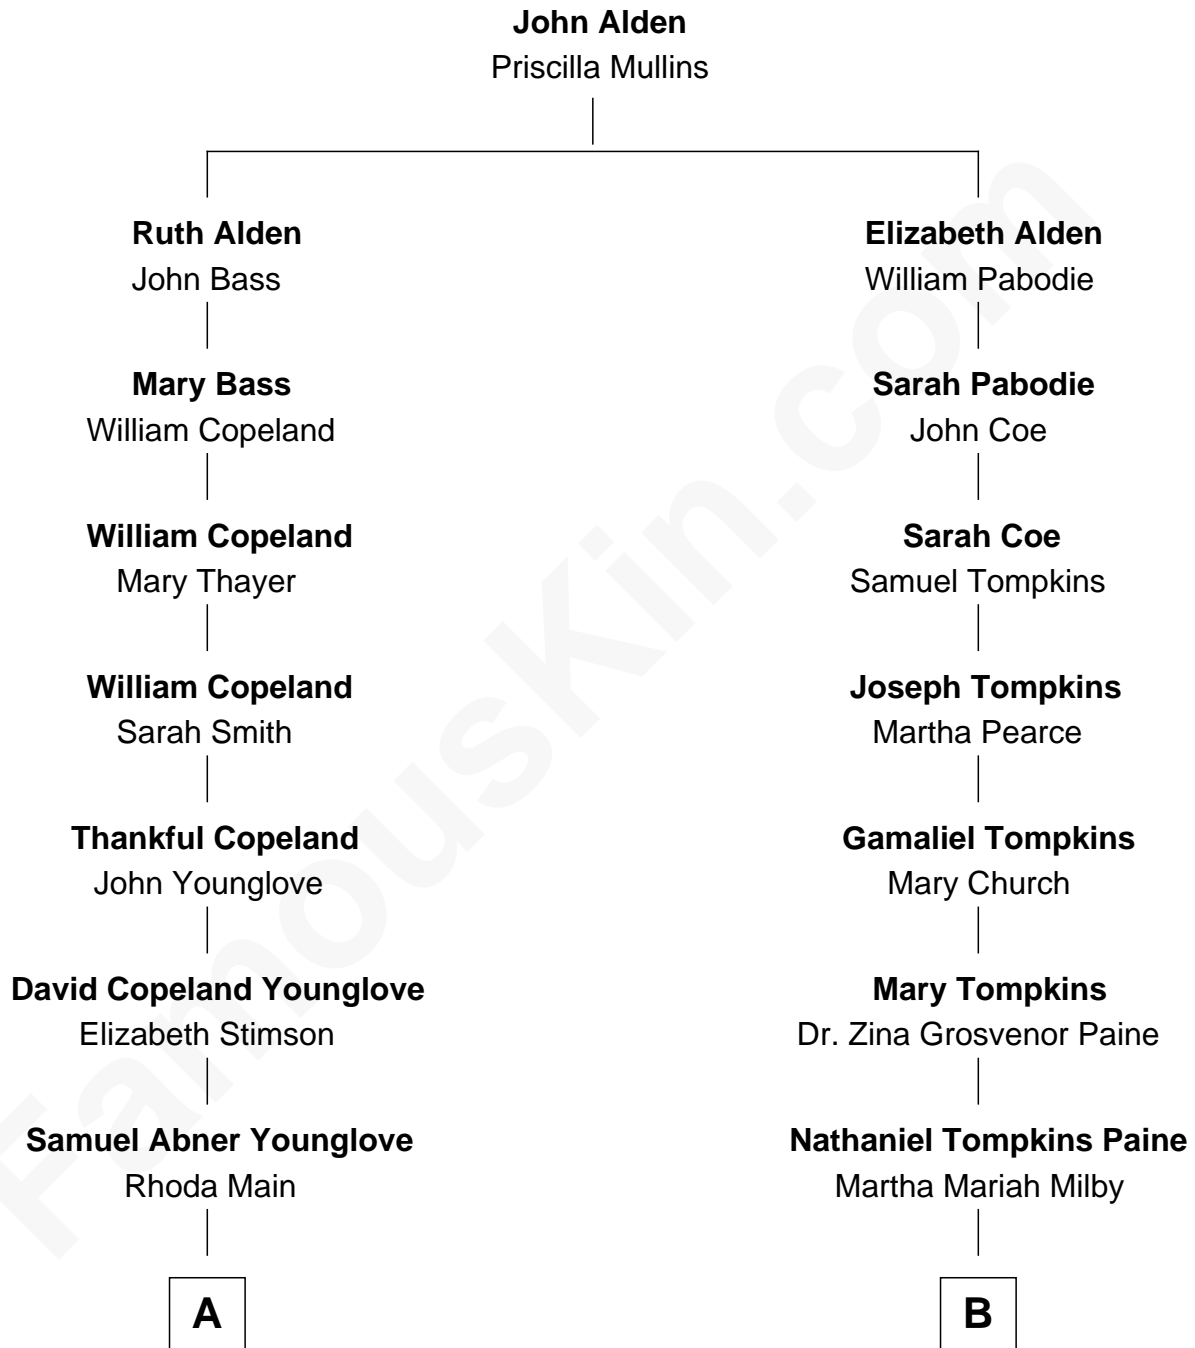

FamousKin.com
Relationship Chart of
David Ogden Stiers

Broadway, TV and Movie Actor

8th cousin 2 times removed of

Charles M. Dale

66th Governor of New Hampshire

A

Truman Main Younglove
Cassandra Frances Marden

Nina May Younglove
Clayton Bunce Stiers

Kenneth Truman Stiers
Margaret Elizabeth Ogden

David Ogden Stiers
Broadway, TV and Movie Actor

B

Maud Paine
Fred Vernon Dale

Charles M. Dale
66th Governor of New Hampshire