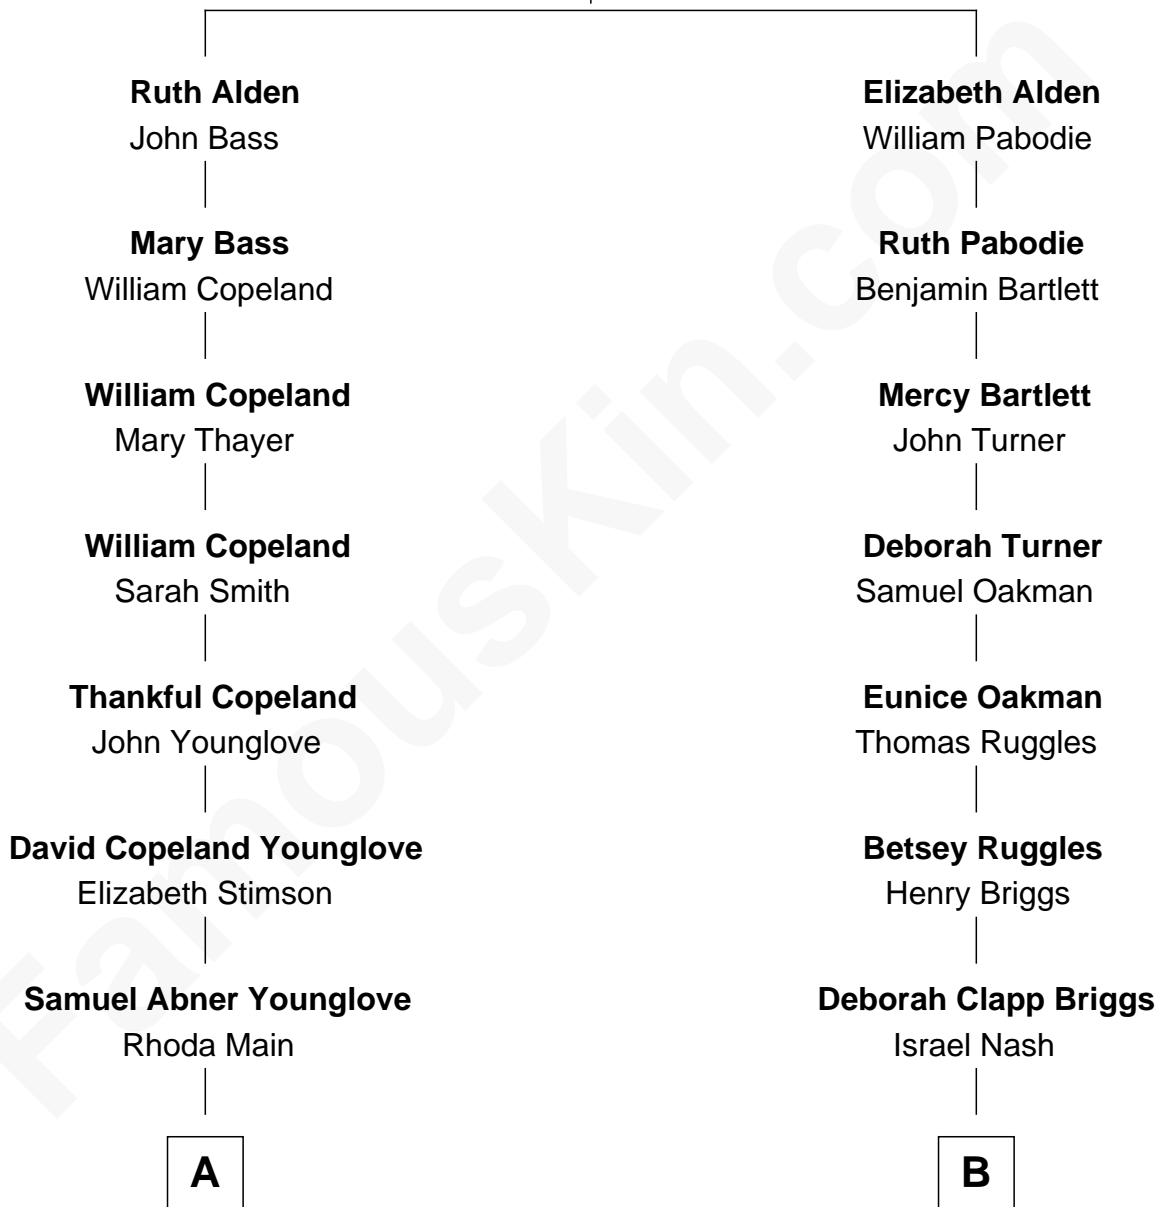

FamousKin.com

Relationship Chart of

David Ogden Stiers

Broadway, TV and Movie Actor

8th cousin 2 times removed of

Roger Nash Baldwin

Co-Founder of the ACLU

John Alden
Priscilla Mullins

A

Truman Main Younglove
Cassandra Frances Marden

Nina May Younglove
Clayton Bunce Stiers

Kenneth Truman Stiers
Margaret Elizabeth Ogden

David Ogden Stiers
Broadway, TV and Movie Actor

B

Lucy Cushing Nash
Frank Fenno Baldwin