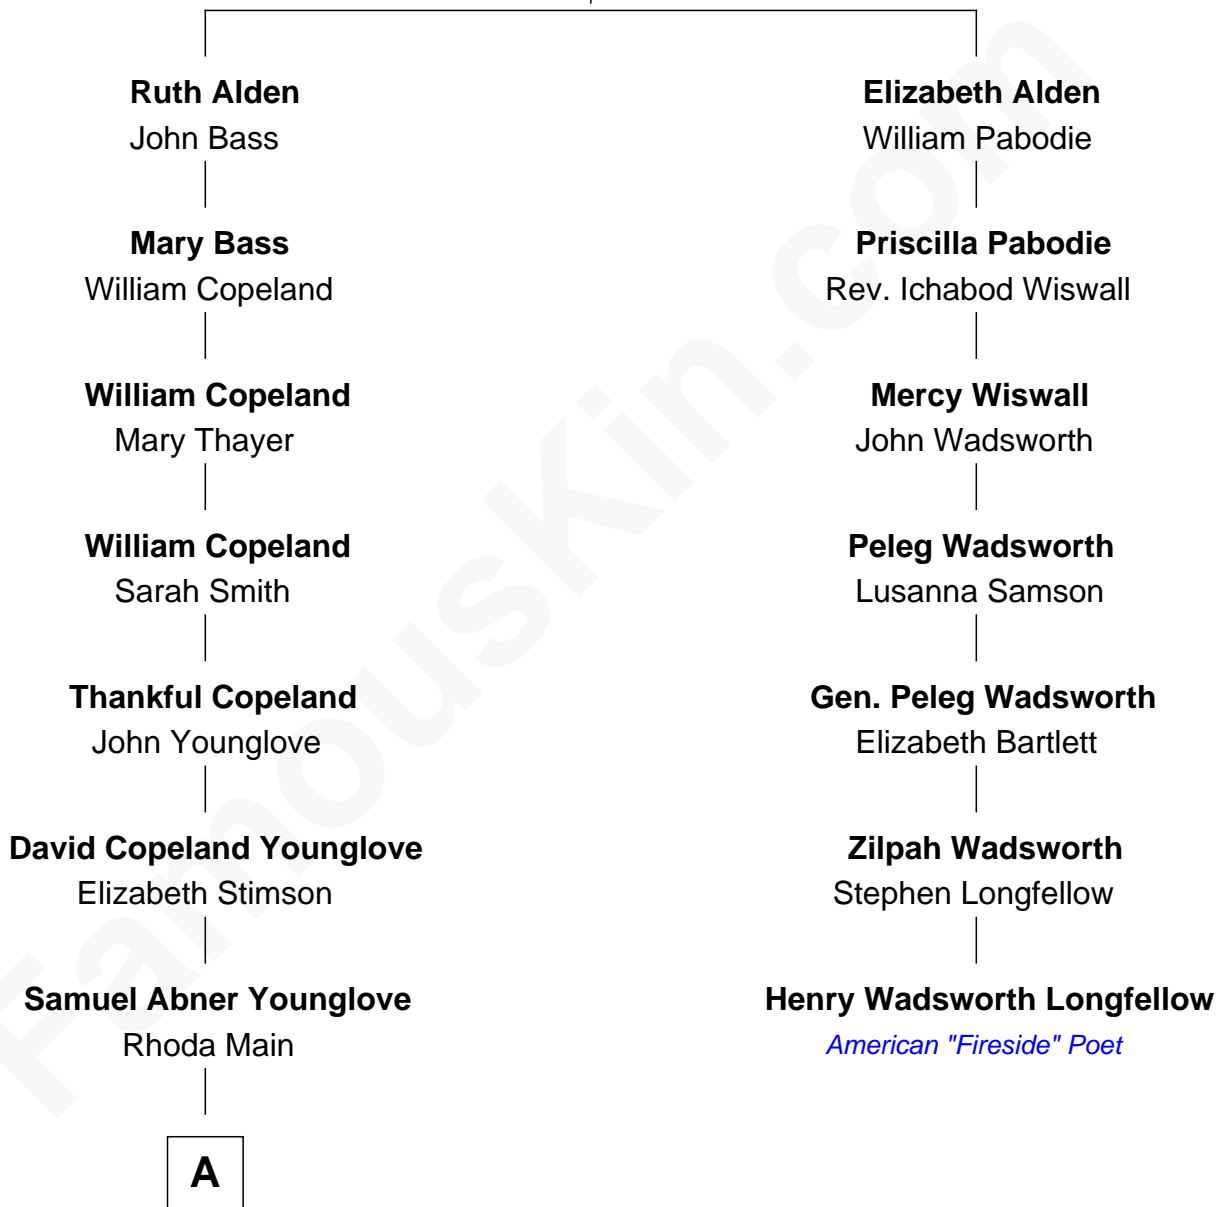

FamousKin.com

Relationship Chart of

David Ogden Stiers

Broadway, TV and Movie Actor

6th cousin 4 times removed of

Henry Wadsworth Longfellow

American "Fireside" Poet

John Alden
Priscilla Mullins

A

—
Truman Main Younglove
Cassandra Frances Marden

—
Nina May Younglove
Clayton Bunce Stiers

—
Kenneth Truman Stiers
Margaret Elizabeth Ogden

—
David Ogden Stiers
Broadway, TV and Movie Actor

FamousKin.com