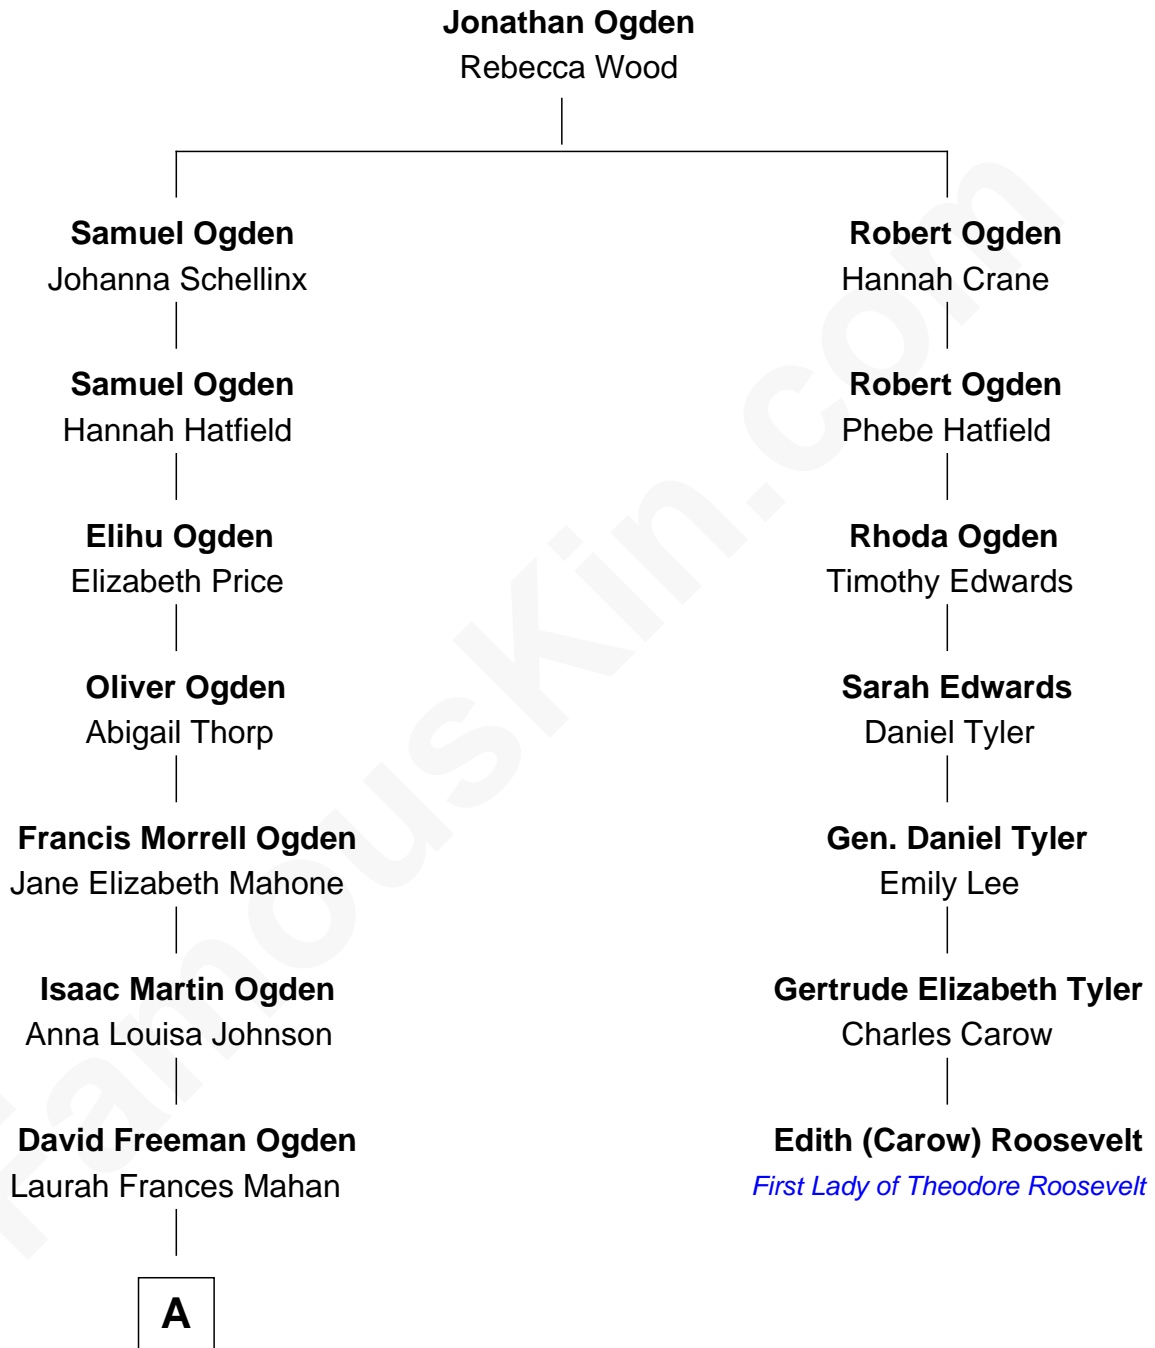

FamousKin.com

Relationship Chart of

David Ogden Stiers

Broadway, TV and Movie Actor

6th cousin 2 times removed of

Edith (Carow) Roosevelt

First Lady of President Theodore Roosevelt

A

—
Margaret Elizabeth Ogden

Kenneth Truman Stiers

—
David Ogden Stiers

Broadway, TV and Movie Actor

FamousKin.com