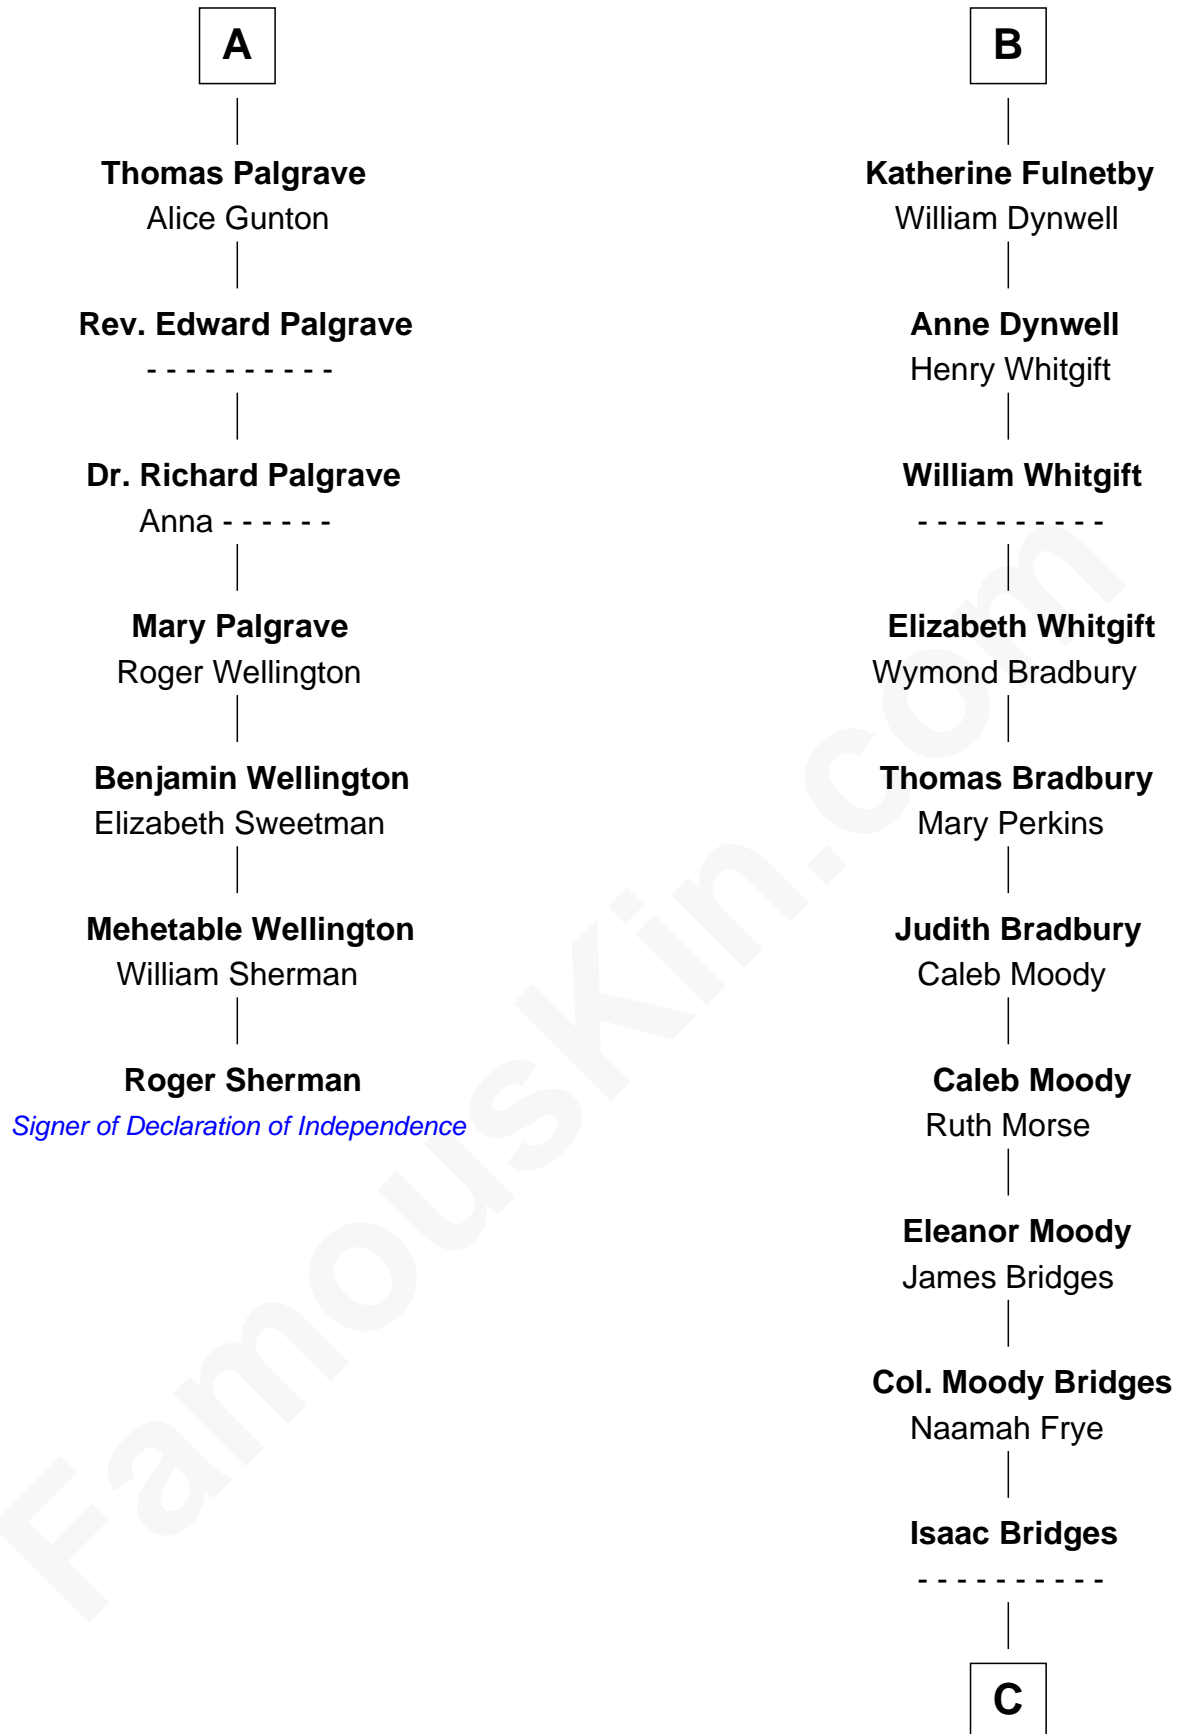

FamousKin.com

Relationship Chart of

Roger Sherman

Signer of the Declaration of Independence

13th cousin 8 times removed of

Owen Brewster

54th Governor of Maine

Henry Plantagenet
Maud de Chaworth

Eleanor Plantagenet

Richard Fitzalan

Sir Richard Fitzalan

Elizabeth de Bohun

Elizabeth Fitzalan

Sir Robert Goushill

Elizabeth Goushill

Sir Robert Wingfield

John de Mowbray

John de Mowbray

Elizabeth de Segrave

Eleanor de Mowbray

John de Welles

Eudo de Welles

Maud de Greystoke

Sir Lionel de Welles

Joan de Waterton

Margaret de Welles

Sir Thomas Dymoke

Jane Dymoke

John Fulnetby

B

C

Abiezer Bridges