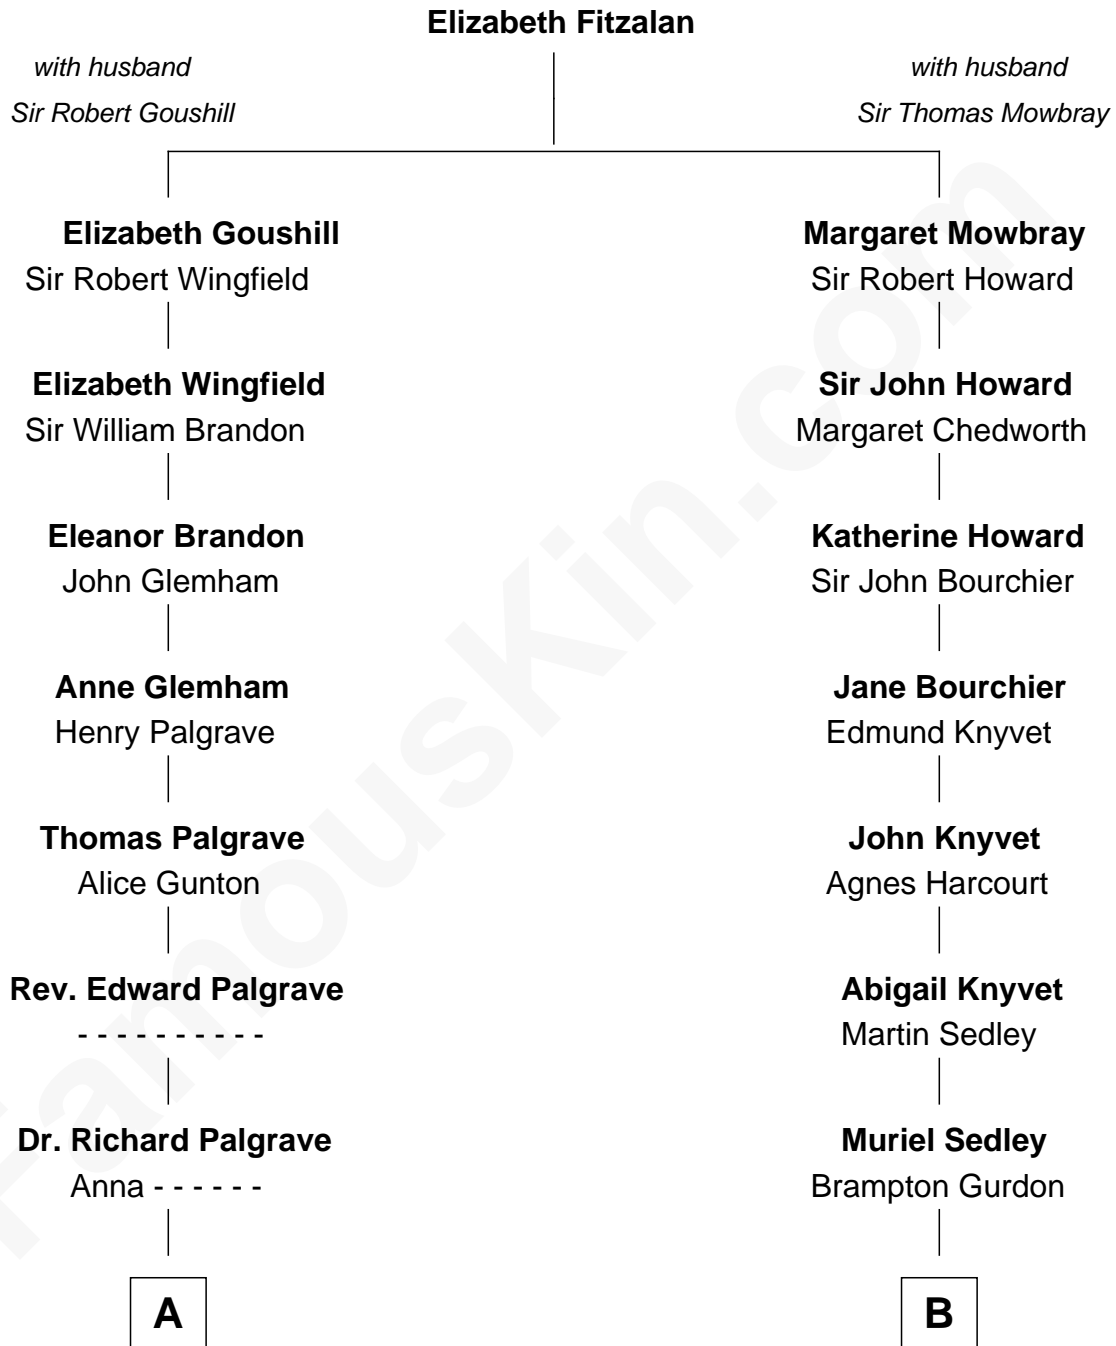

# FamousKin.com

## Relationship Chart of Roger Sherman

*Signer of the Declaration of Independence*

10th cousin 4 times removed of

**Horace Gray**

*U.S. Supreme Court Justice*

**A**

**Mary Palgrave**  
Roger Wellington

**Benjamin Wellington**  
Elizabeth Sweetman