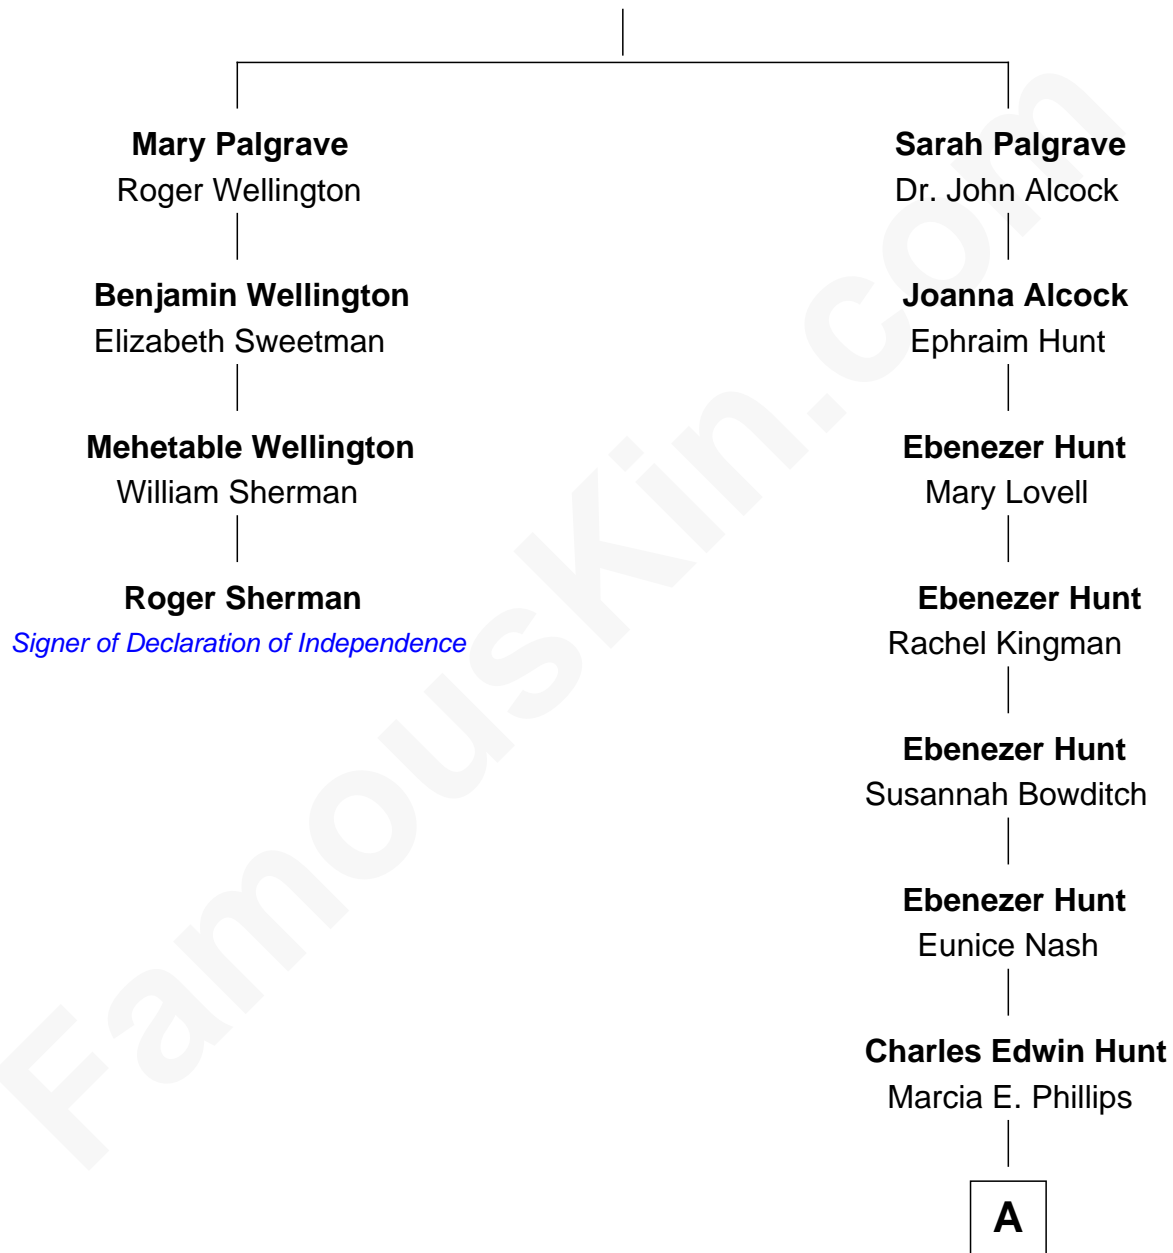

FamousKin.com

Relationship Chart of

Roger Sherman

Signer of the Declaration of Independence

3rd cousin 7 times removed of

Linda Hunt

TV and Movie Actress

Dr. Richard Palgrave

Anna - - - - -

A

Charles Phillips Hunt

Ella Maria Read

Charles Edwin Hunt

Louise Phipps Davy

Raymond Davy Hunt

Elsie R. Doying