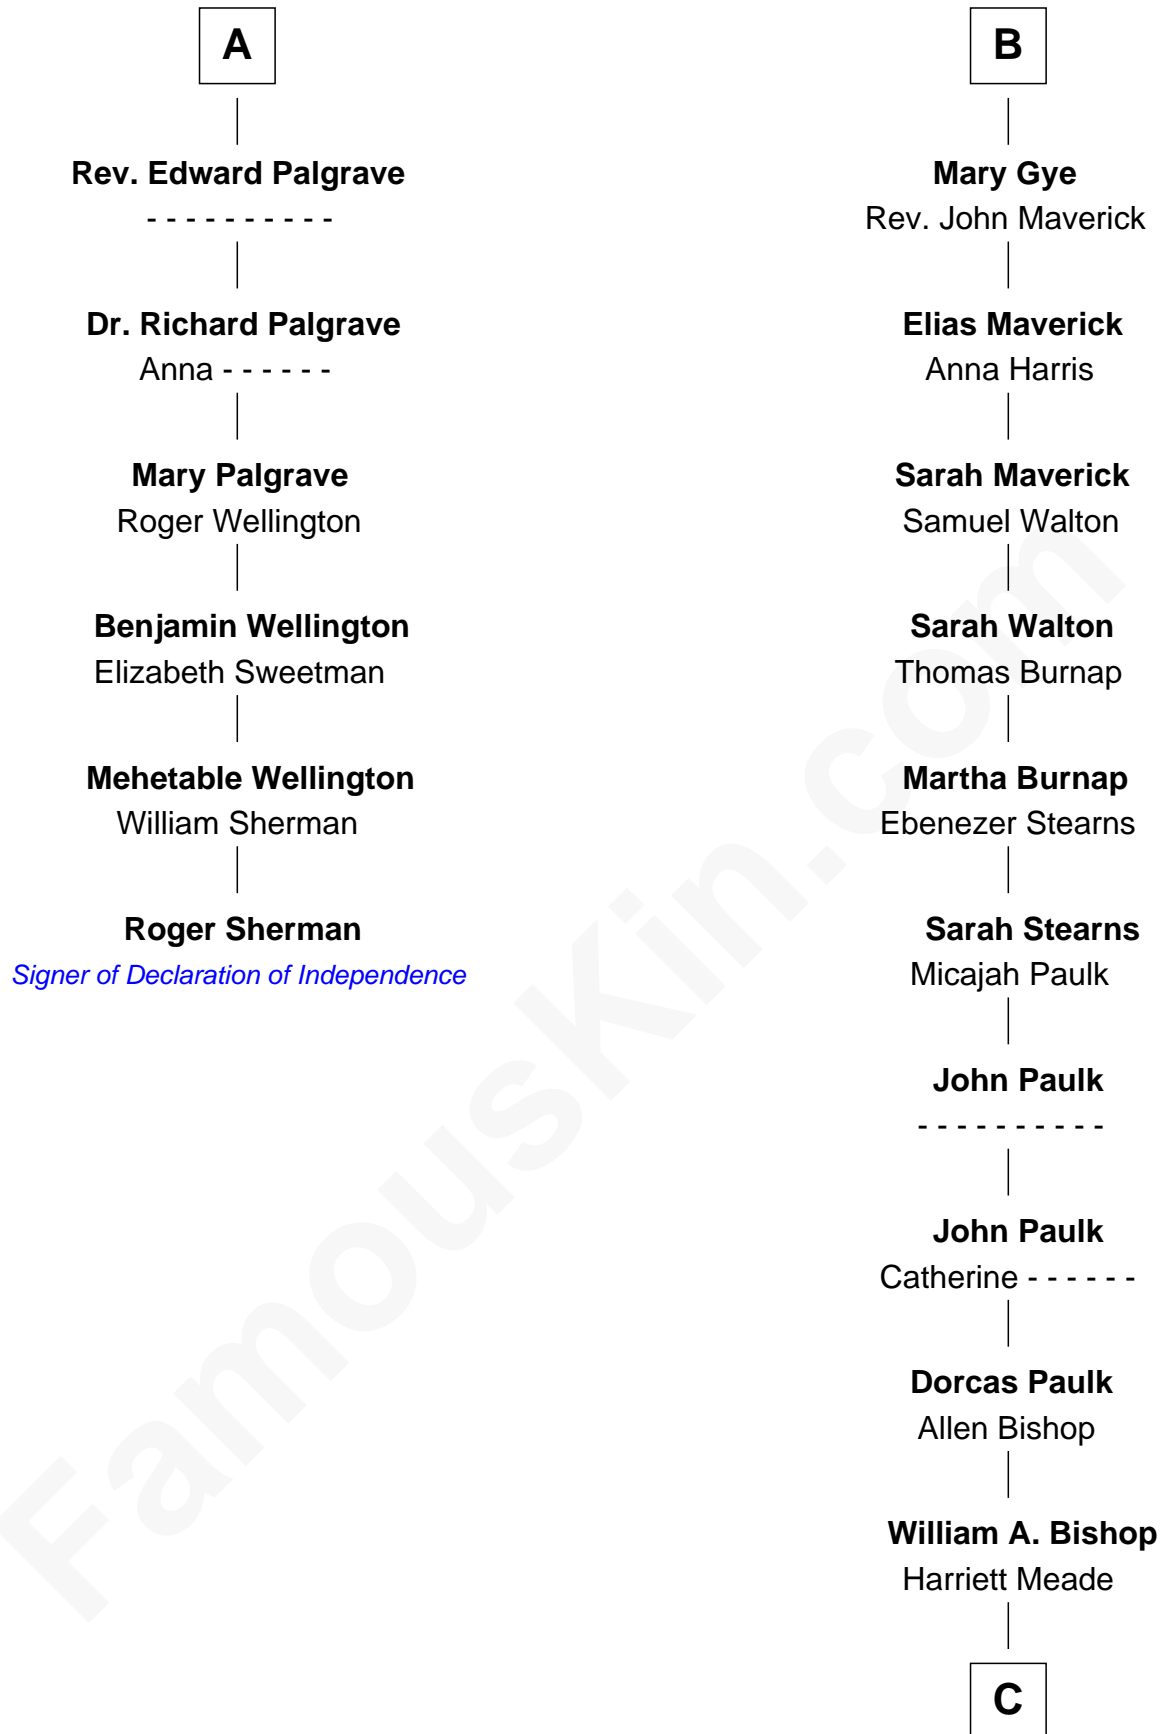

FamousKin.com

Relationship Chart of

Roger Sherman

Signer of the Declaration of Independence

12th cousin 8 times removed of

Michael Strahan

NFL Player and TV Personality

Richard Fitzalan
Eleanor Plantagenet

C

Creola Mead

Jado D. Traylor

James Curtis Traylor

Caroline McCarter

Louise Traylor

Gene Willie Strahan

Michael Strahan