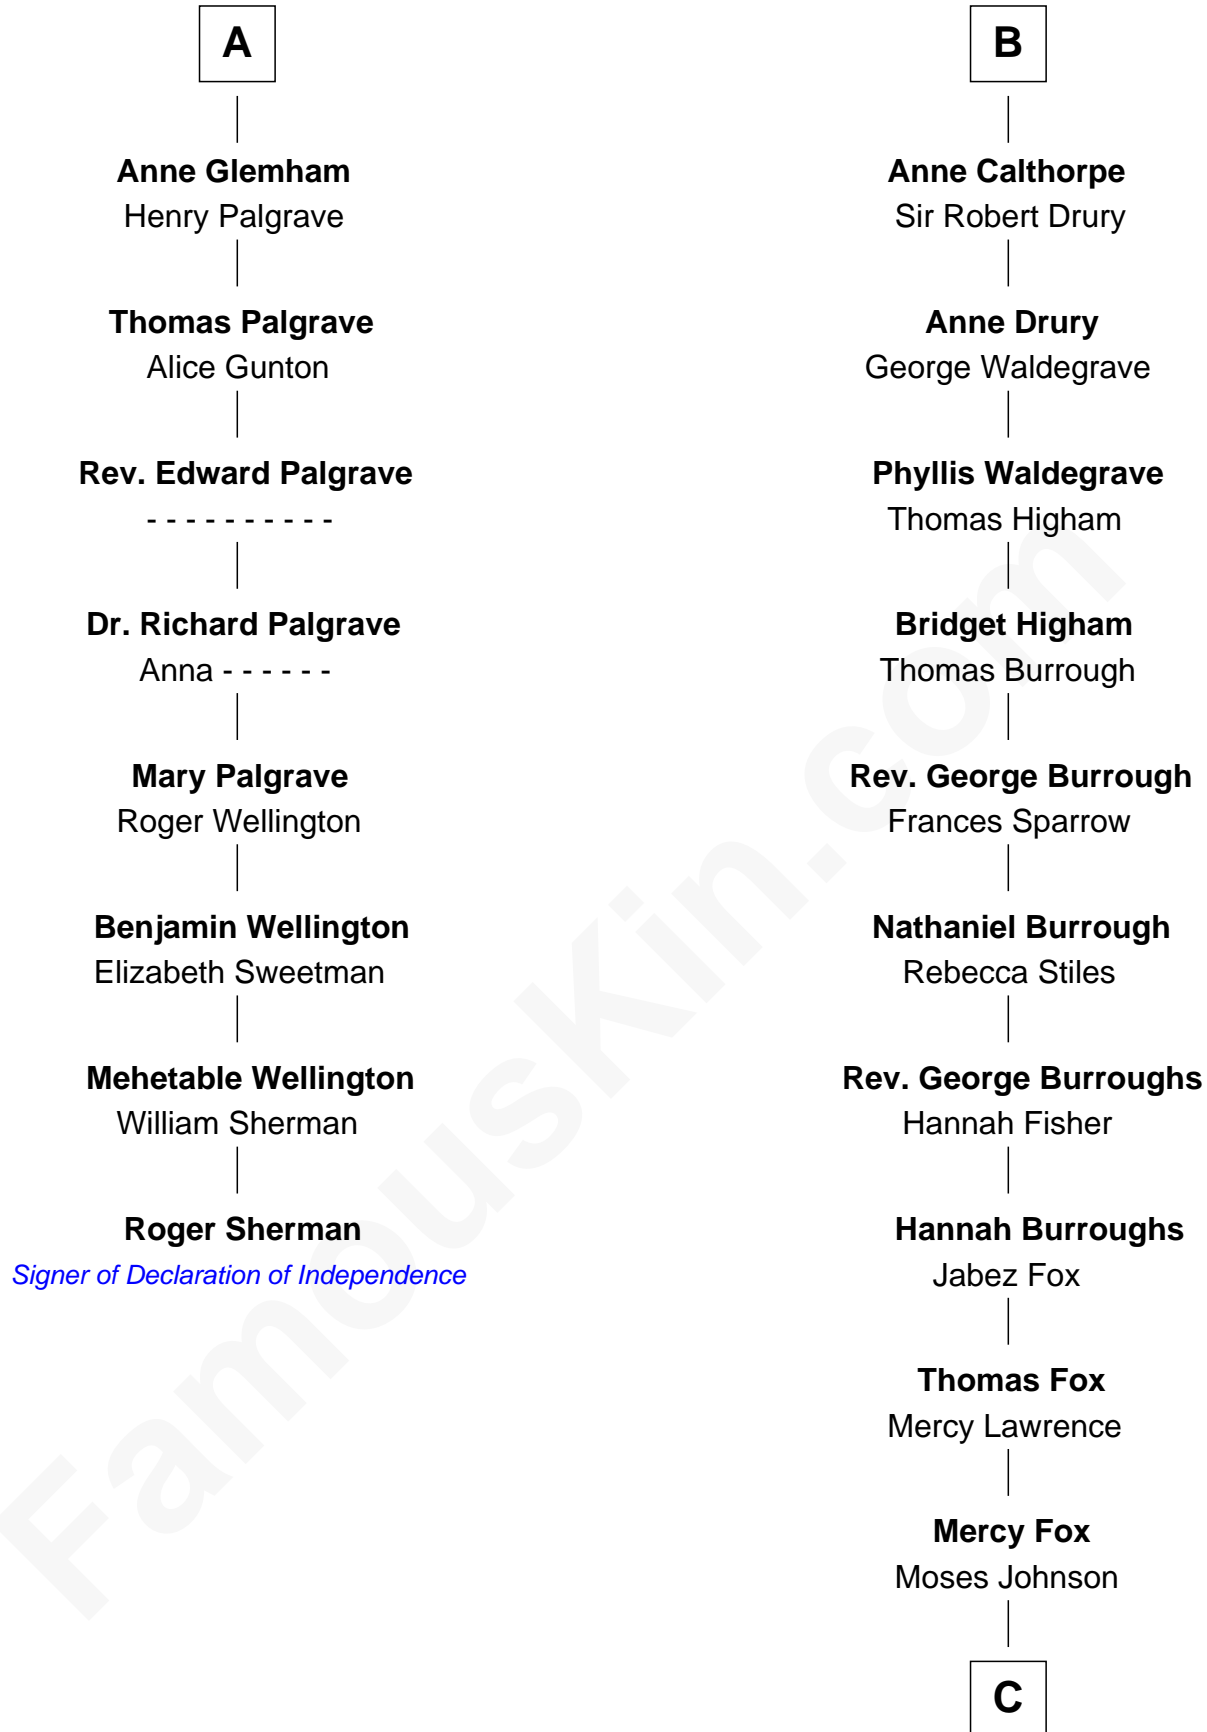

FamousKin.com

Relationship Chart of

Roger Sherman

Signer of the Declaration of Independence

14th cousin 7 times removed of

Walt Disney

Co-Founder of The Walt Disney Company

King Edward I
Eleanor of Castile

C

Fanny Johnson

John Call

Eber Call

Violette Lawrence

Charles Call

Henrietta Gross

Flora Call