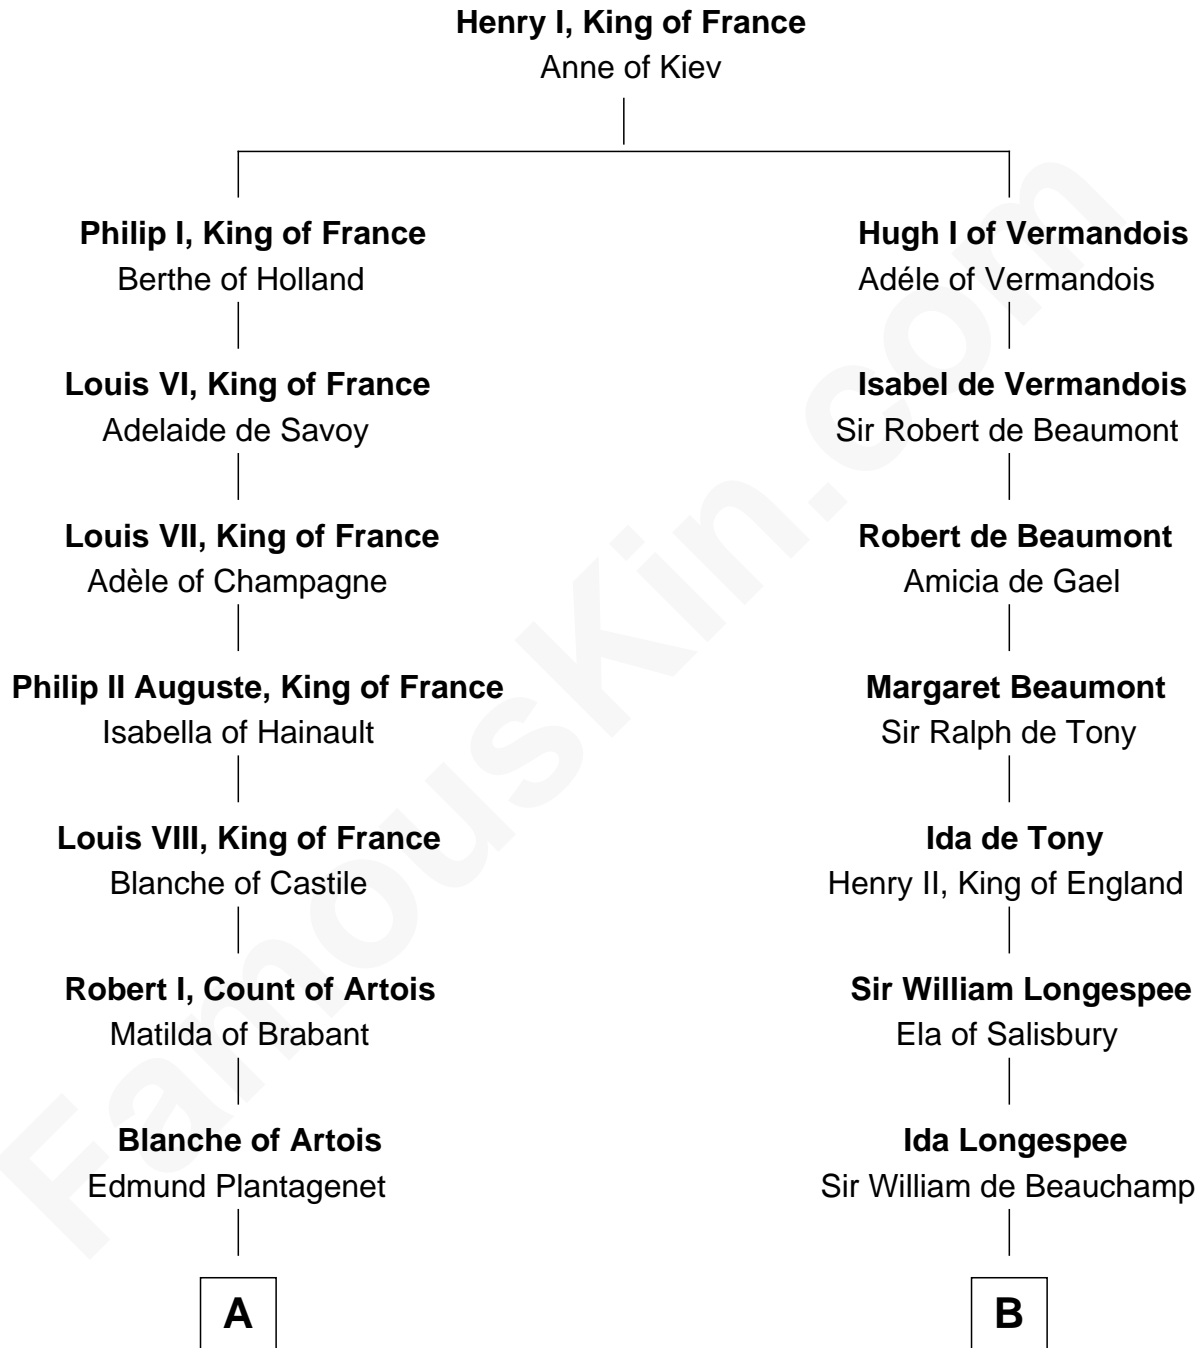

FamousKin.com

Relationship Chart of

Roger Sherman

Signer of the Declaration of Independence

20th cousin 1 time removed of

Rev. George Burroughs

Executed for Witchcraft, Salem 1692

C

Dr. Richard Palgrave

Anna - - - - -

Mary Palgrave

Roger Wellington

Benjamin Wellington

Elizabeth Sweetman

Mehetable Wellington

William Sherman