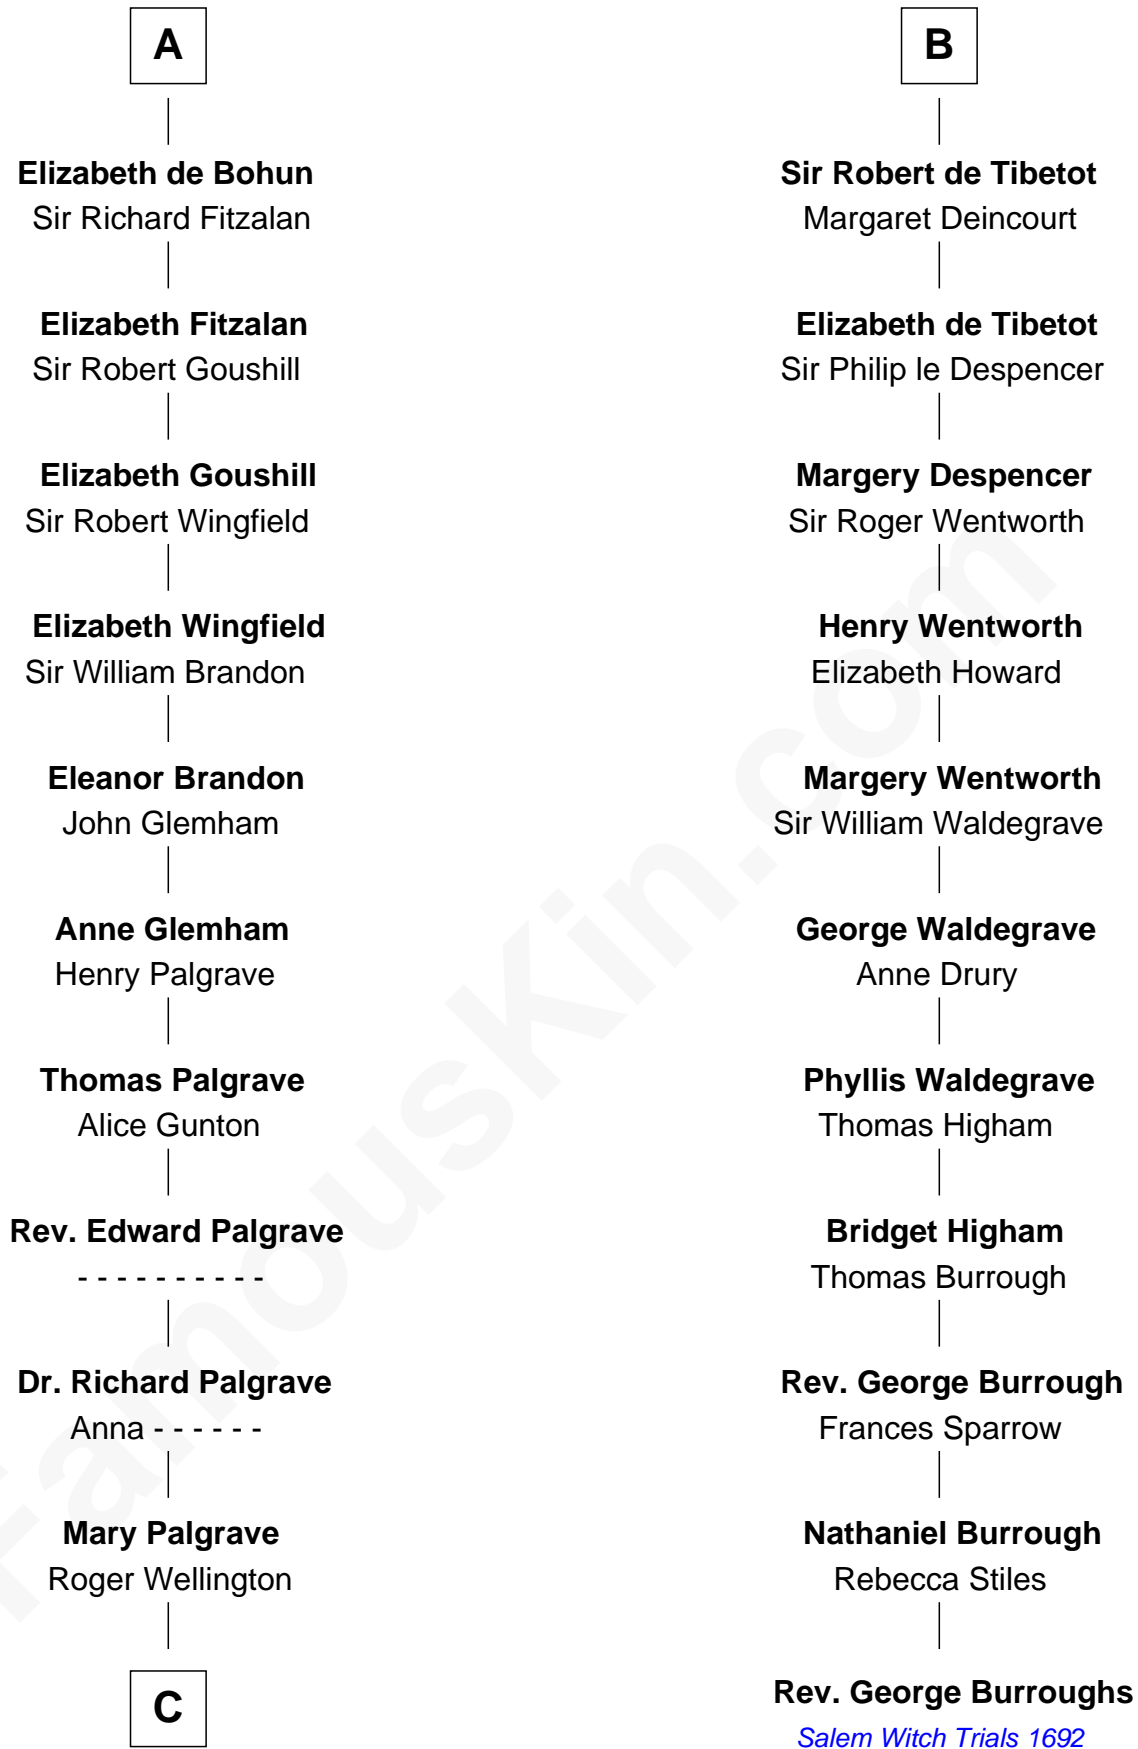

FamousKin.com

Relationship Chart of

Roger Sherman

Signer of the Declaration of Independence

17th cousin 2 times removed of

Rev. George Burroughs

Executed for Witchcraft, Salem 1692

C

—
Benjamin Wellington

Elizabeth Sweetman

—
Mehetable Wellington

William Sherman

—
Roger Sherman

Signer of Declaration of Independence

FamousKin.com