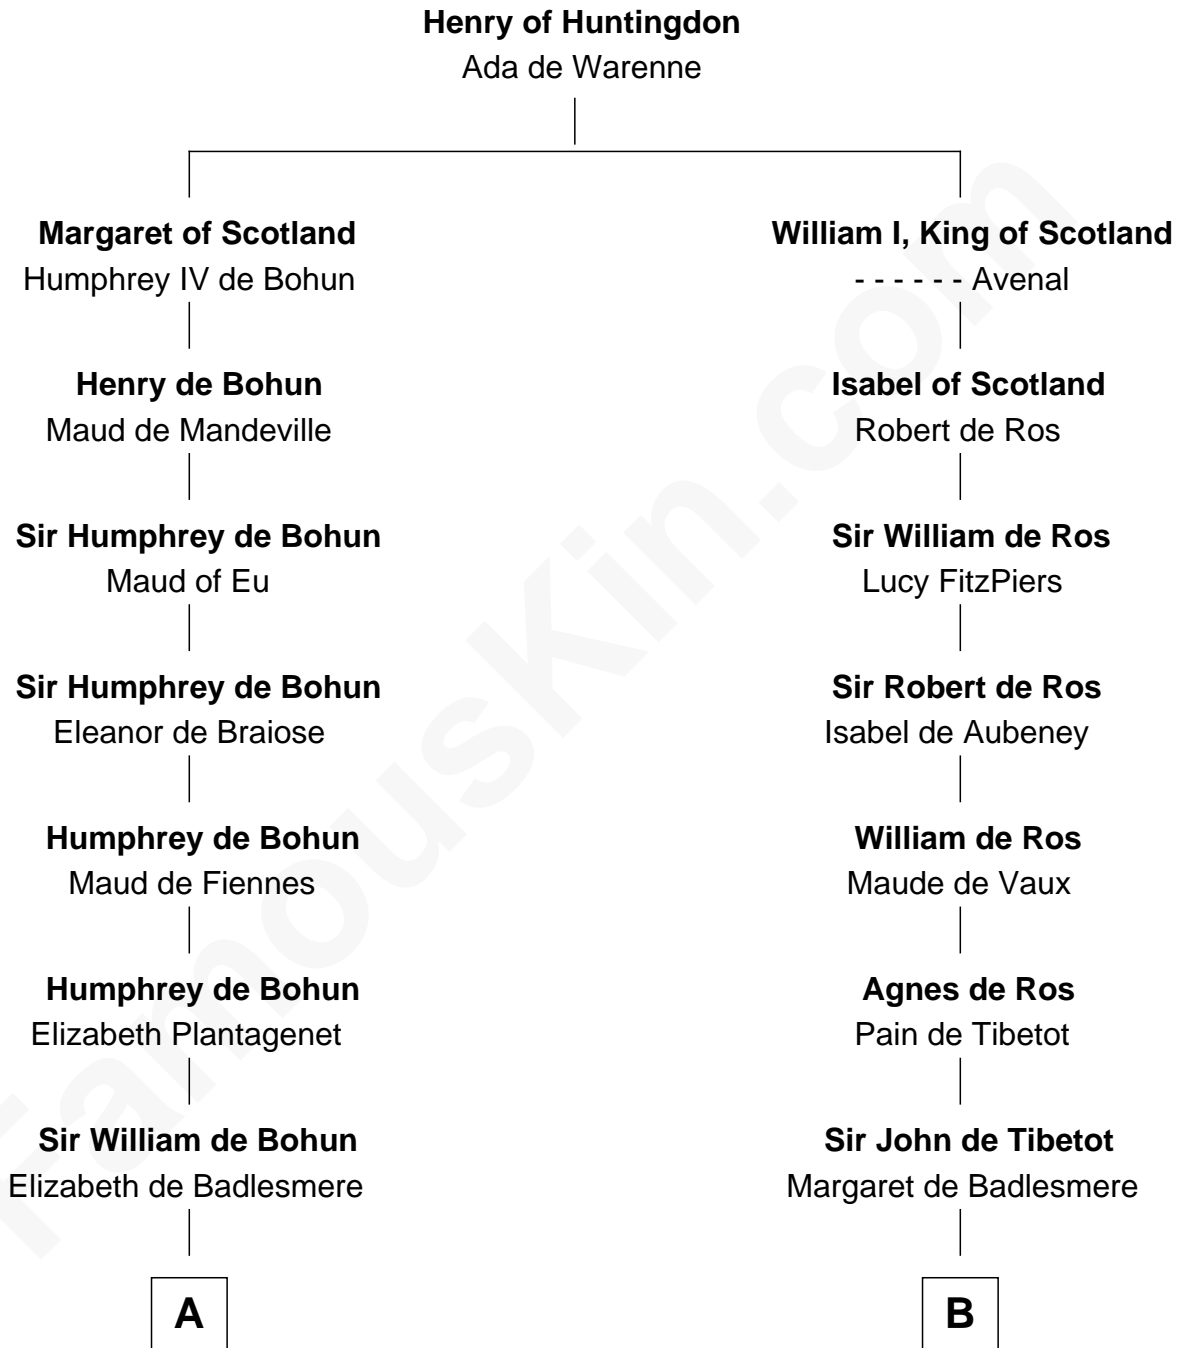

FamousKin.com

Relationship Chart of

Roger Sherman

Signer of the Declaration of Independence

17th cousin 2 times removed of

Rev. George Burroughs

Executed for Witchcraft, Salem 1692

C

—
Benjamin Wellington

Elizabeth Sweetman

—
Mehetable Wellington

William Sherman

—
Roger Sherman

Signer of Declaration of Independence

FamousKin.com