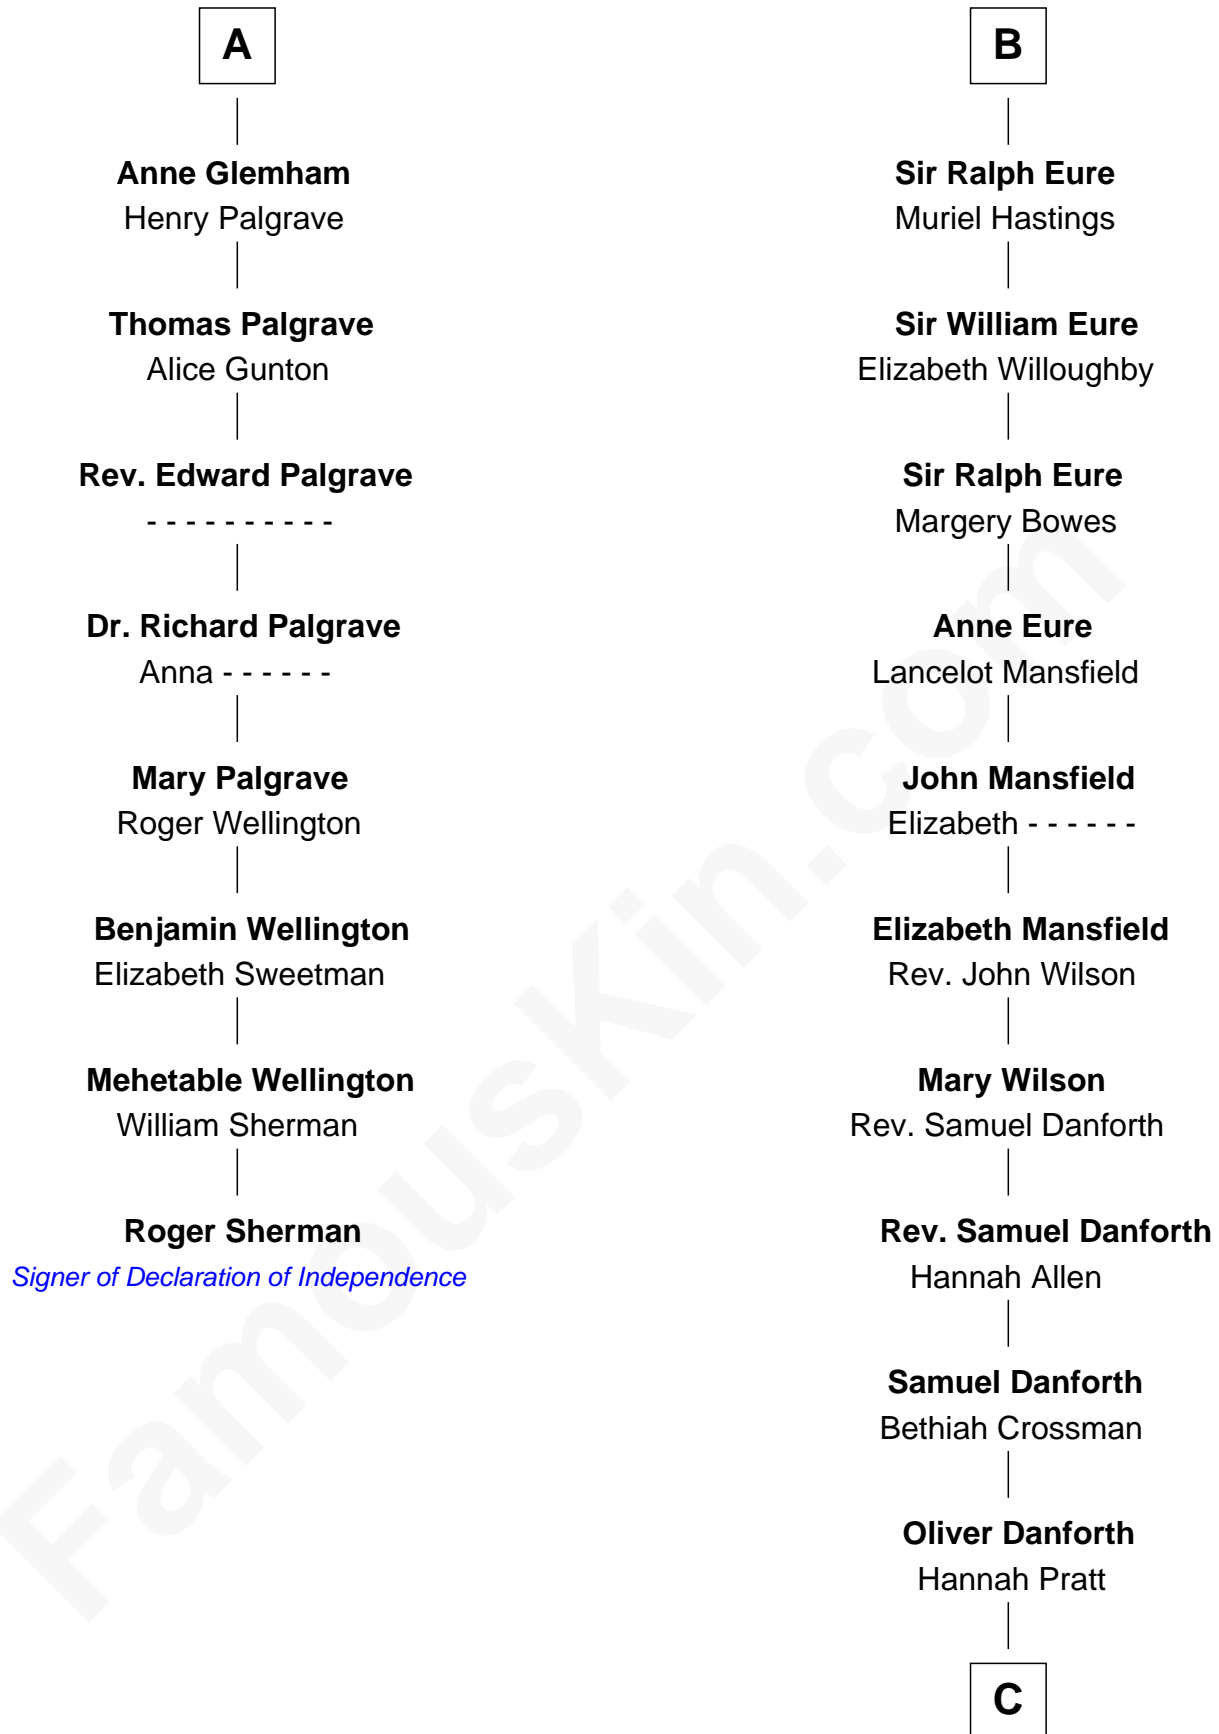

FamousKin.com

Relationship Chart of Roger Sherman

Signer of the Declaration of Independence

14th cousin 7 times removed of

E. C. Segar

Cartoonist (Popeye creator)

C

Abigail Danforth

Benjamin Horton

Abigail Danforth Horton

Eleazer Walker

Mary Jane Walker

Thomas Segar

Amzi Andrews Segar

Erma Irene Crisler

E. C. Segar

Cartoonist