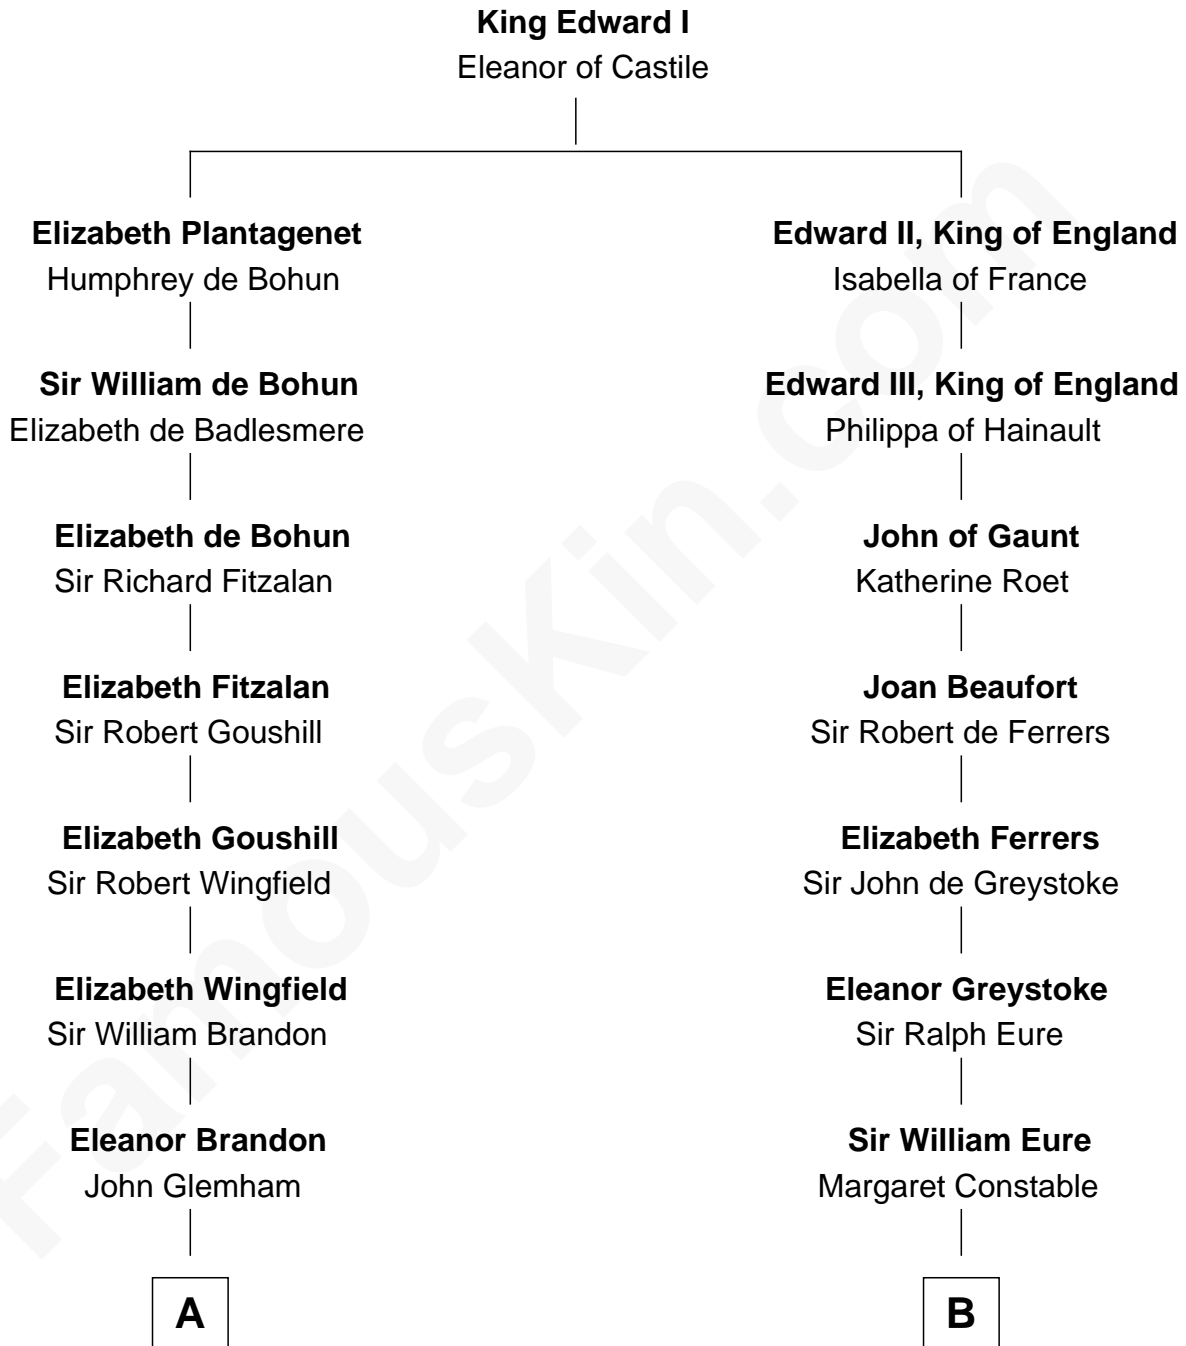

FamousKin.com

Relationship Chart of Roger Sherman

Signer of the Declaration of Independence

14th cousin 7 times removed of

E. C. Segar

Cartoonist (Popeye creator)

C

Abigail Danforth

Benjamin Horton

Abigail Danforth Horton

Eleazer Walker

Mary Jane Walker

Thomas Segar

Amzi Andrews Segar

Erma Irene Crisler

E. C. Segar