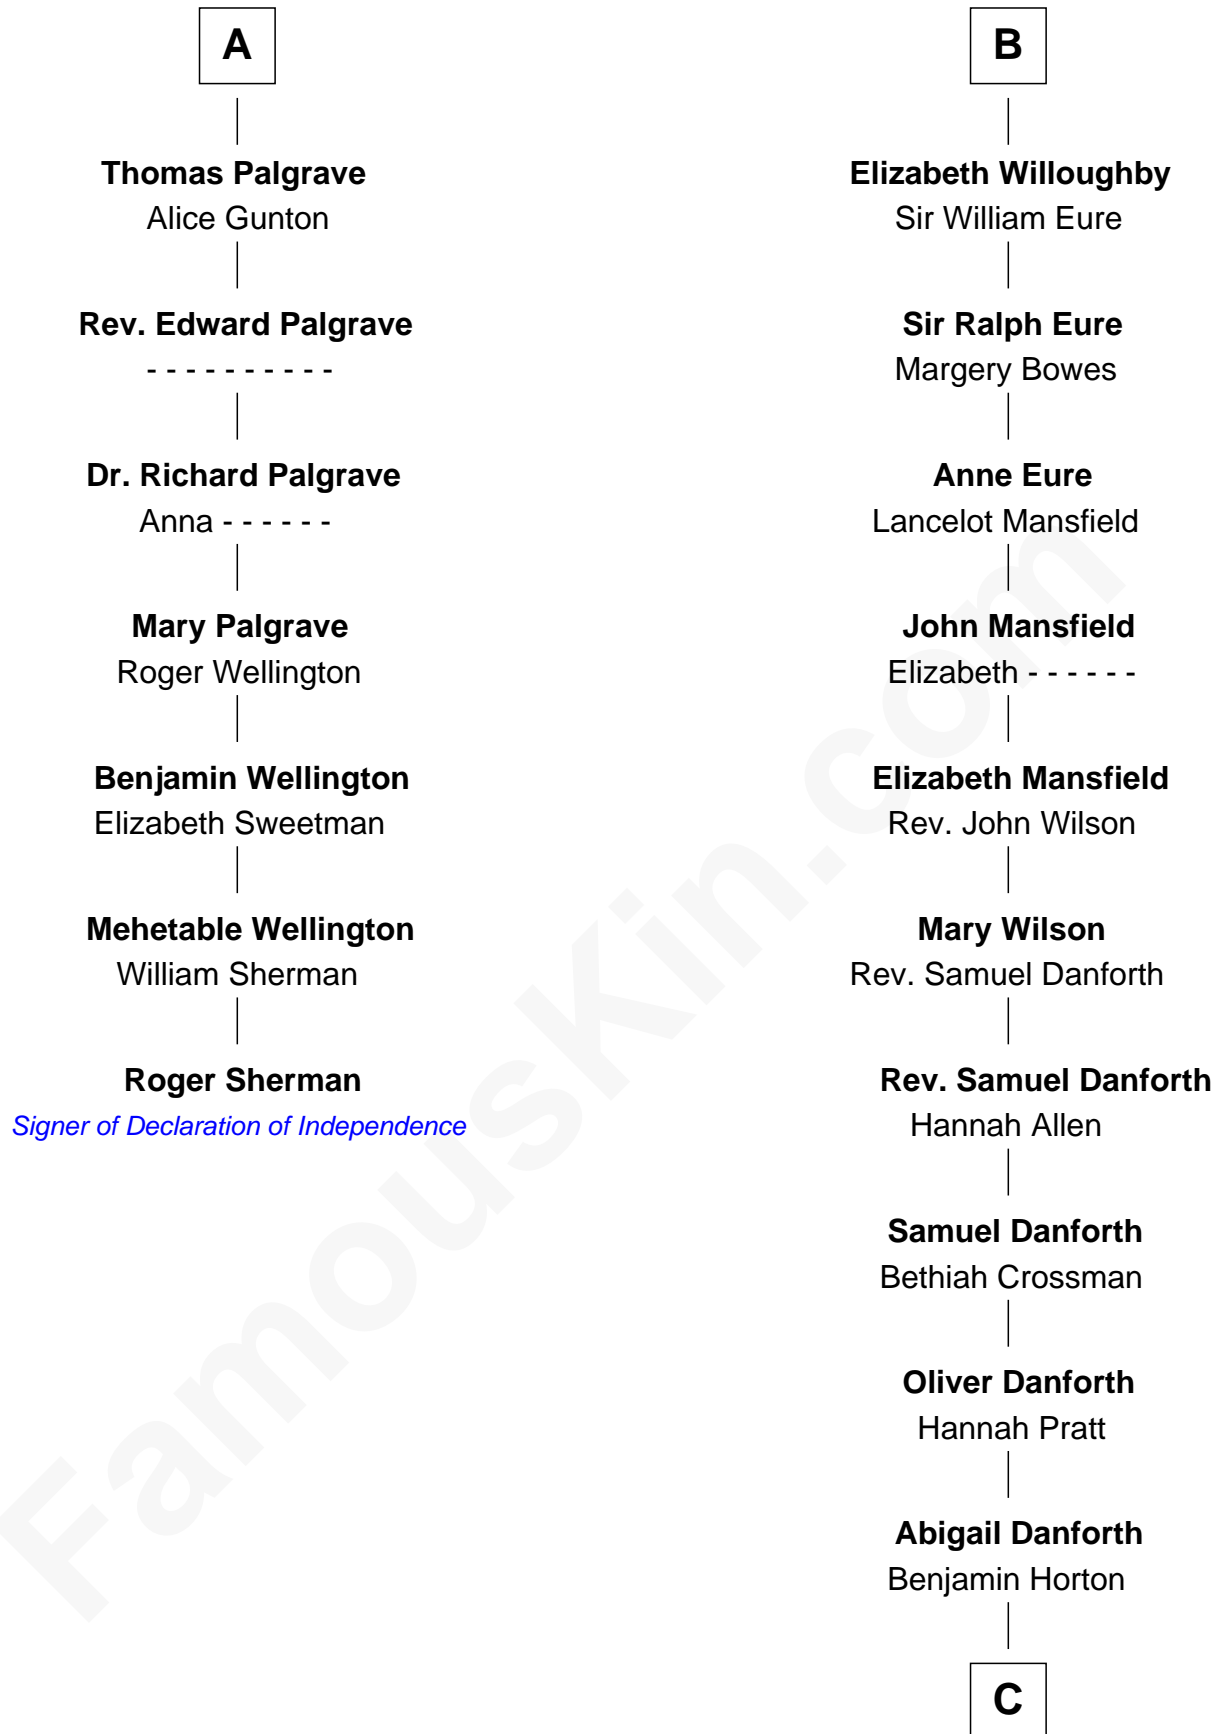

FamousKin.com

Relationship Chart of Roger Sherman

Signer of the Declaration of Independence

13th cousin 7 times removed of

E. C. Segar

Cartoonist (Popeye creator)

Henry Plantagenet
Maud de Chaworth

Eleanor Plantagenet
Richard Fitzalan

Sir Richard Fitzalan
Elizabeth de Bohun

Elizabeth Fitzalan
Sir Robert Goushill

Elizabeth Goushill
Sir Robert Wingfield

Elizabeth Wingfield
Sir William Brandon

Eleanor Brandon
John Glemham

Anne Glemham
Henry Palgrave

A

Joan of Lancaster
John de Mowbray

John de Mowbray
Elizabeth de Segrave

Eleanor de Mowbray
John de Welles

Eudo de Welles
Maud de Greystoke

Sir Lionel de Welles
Joan de Waterton

Cecily de Welles
Sir Robert Willoughby

Sir Christopher Willoughby
Margaret Jenney

B

E. C. Segar photo by [U. S. War Stamp Council](#)