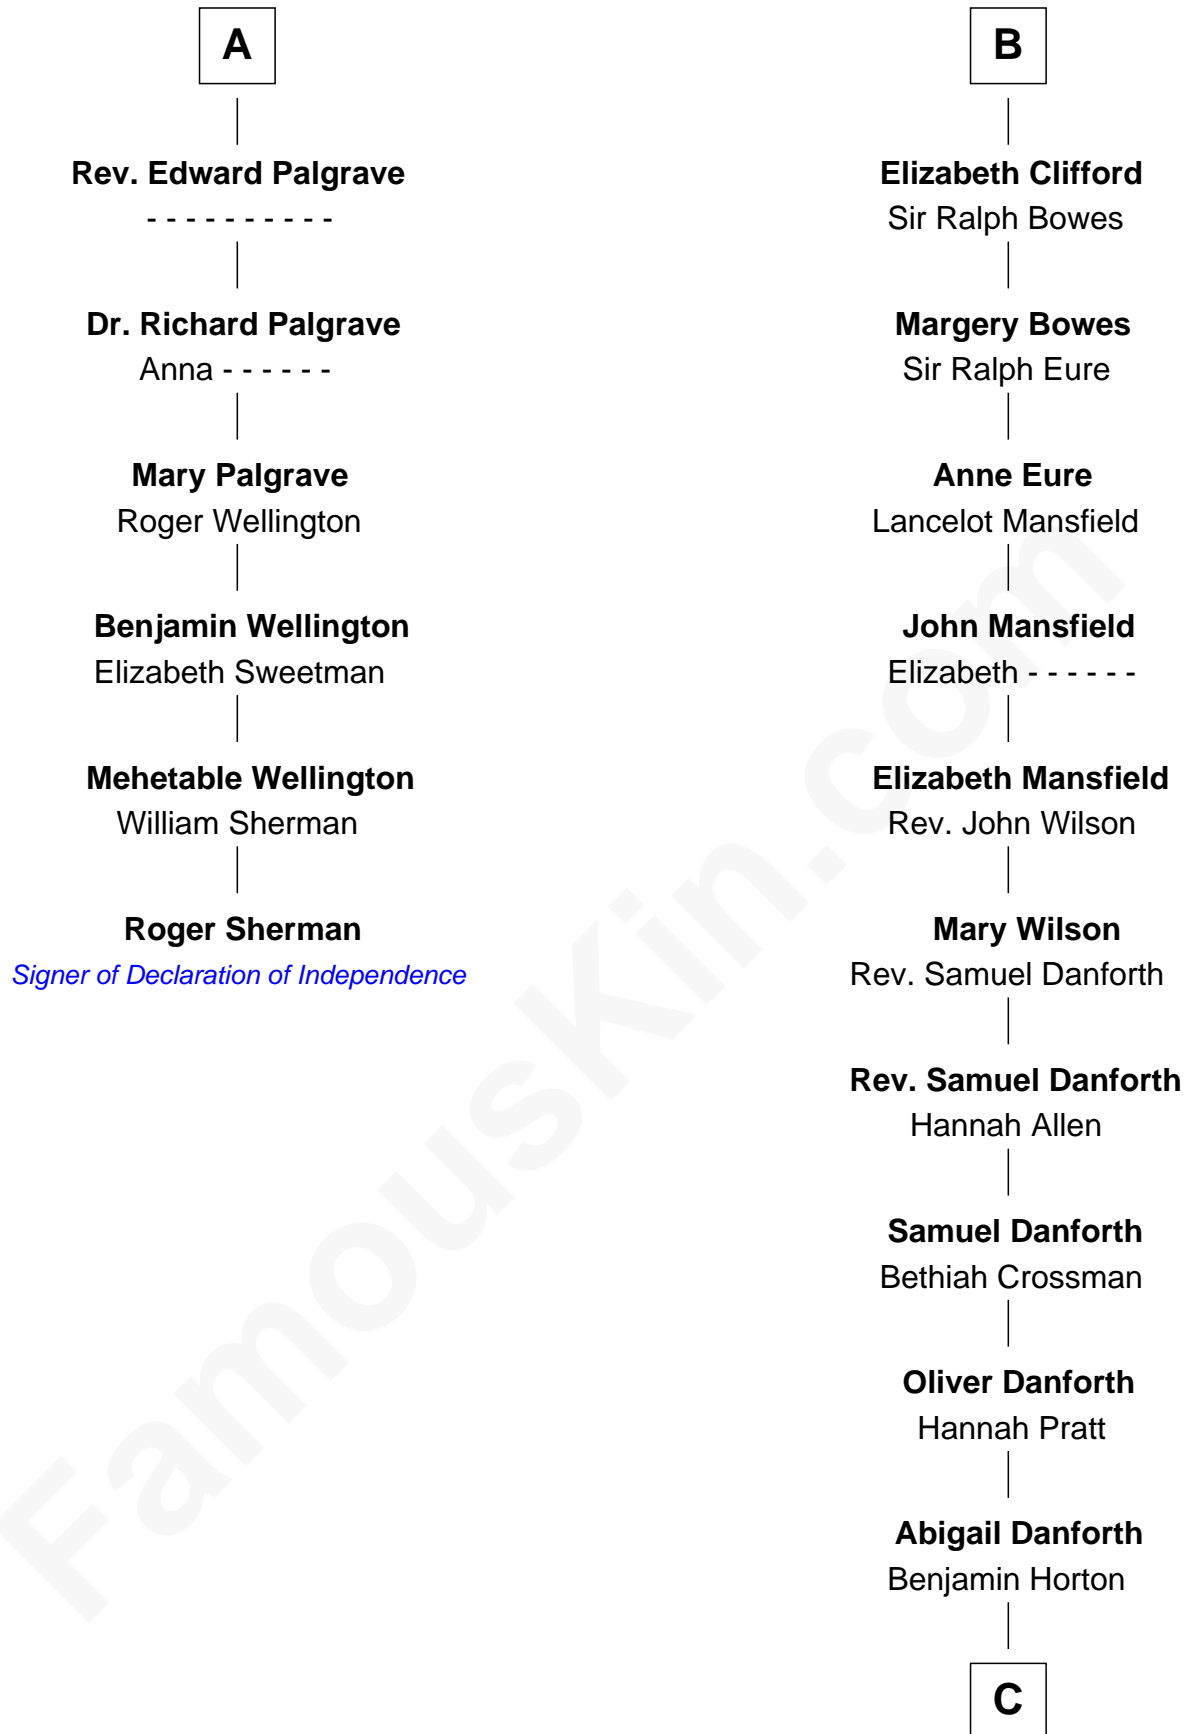

## Relationship Chart of

### Roger Sherman

Signer of the Declaration of Independence

12th cousin 8 times removed of

**E. C. Segar**

Cartoonist (Popeye creator)

**C**

Abigail Danforth Horton

Eleazer Walker

Mary Jane Walker

Thomas Segar

Amzi Andrews Segar

Erma Irene Crisler

**E. C. Segar**

*Cartoonist*