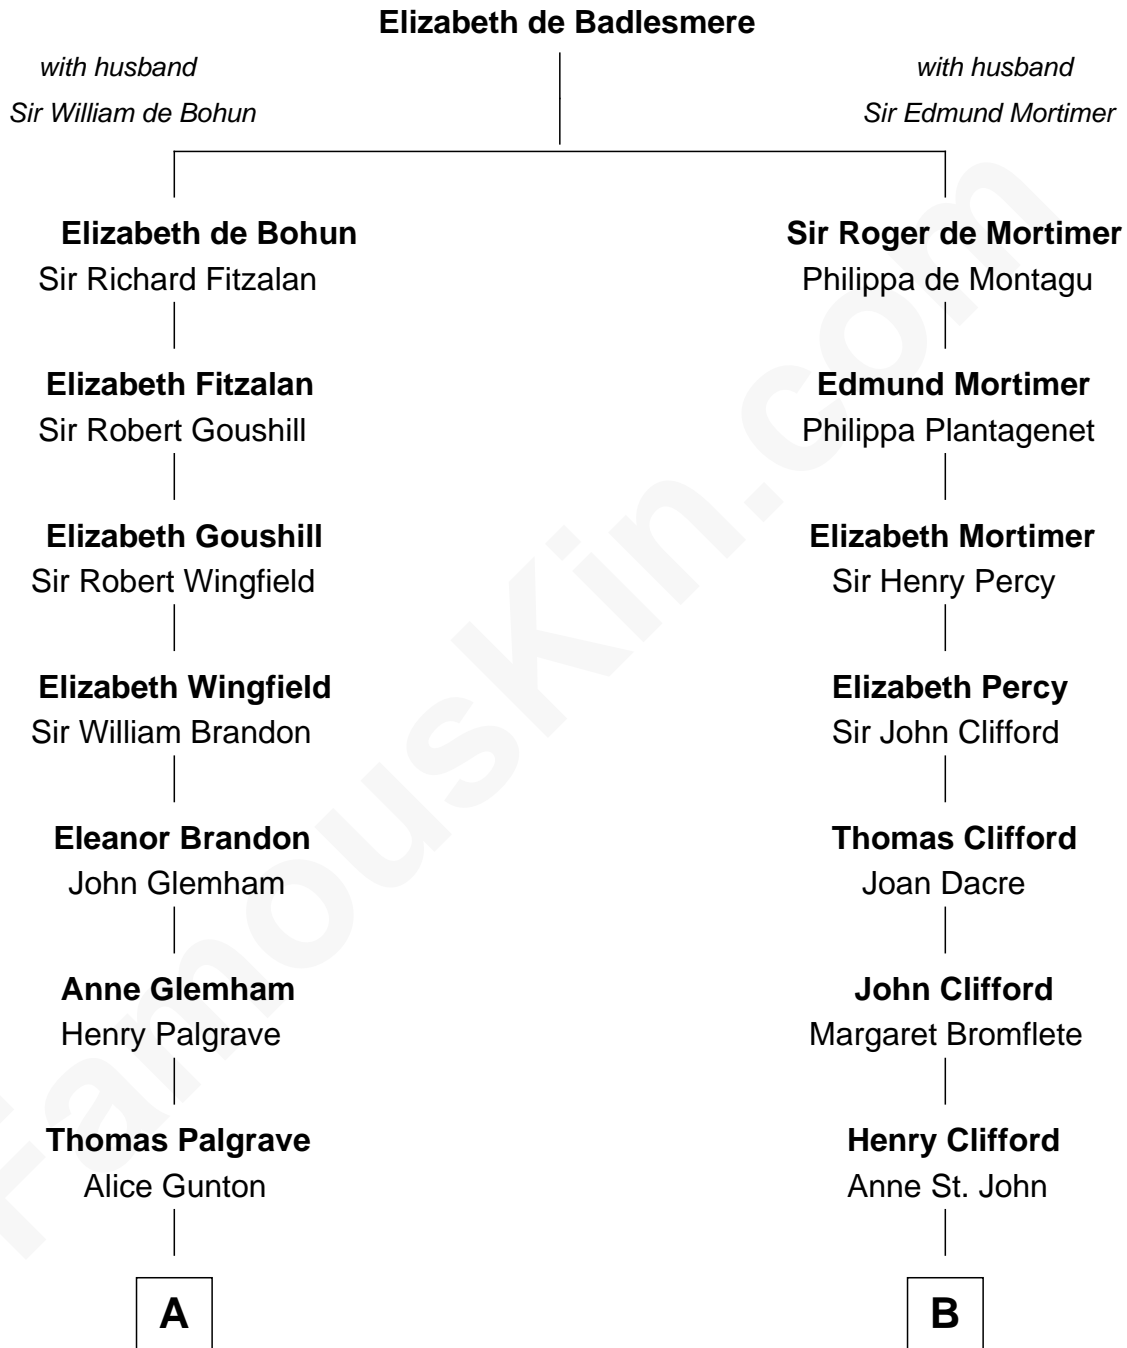

## Relationship Chart of

### Roger Sherman

Signer of the Declaration of Independence

12th cousin 8 times removed of

**E. C. Segar**

Cartoonist (Popeye creator)

**C**

Abigail Danforth Horton

Eleazer Walker